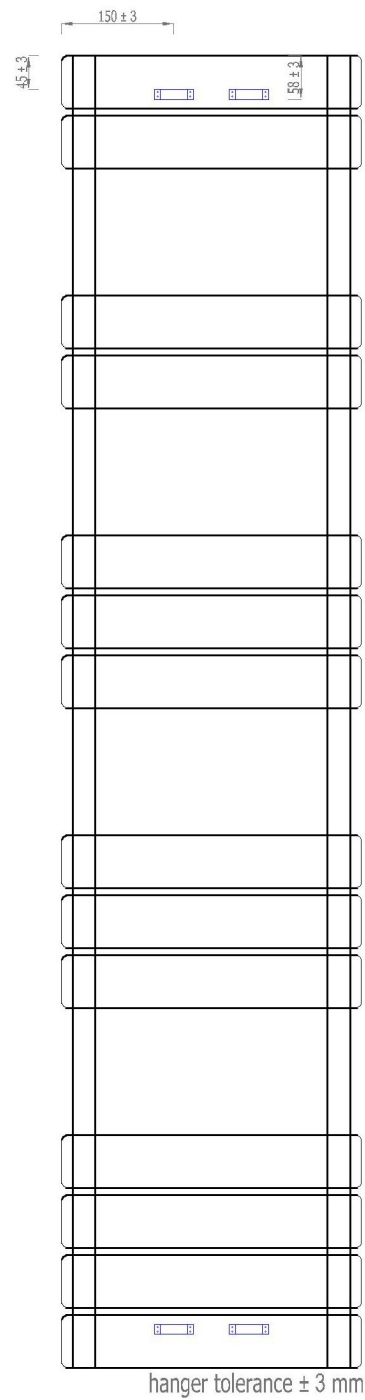

Addington Type10 Towel Rail
1750 x 400 mm

Tappings : 350mm.
Tappings from wall : 40mm.
Distance from wall : 69mm.

Eastbrook 

Eastbrook Road, Gloucester GL4 3DB
 Technical Helpline : 01452 317890
 Mon - Fri / 8am - 5pm
 Email : technical@eastbrookco.com