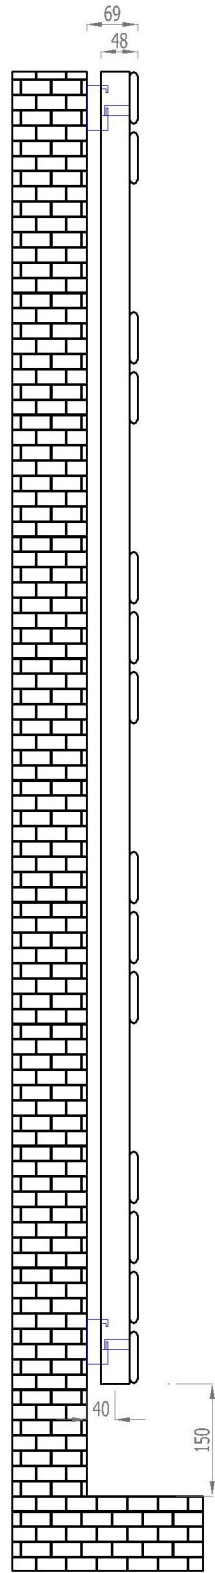

Addington Type10 Towel Rail
1750 x 400 mm

Tappings : 350mm.
Tappings from wall : 40mm.
Distance from wall : 69mm.

Eastbrook 

Eastbrook Road, Gloucester GL4 3DB
 Technical Helpline : 01452 317890
 Mon - Fri / 8am - 5pm
 Email : technical@eastbrookco.com