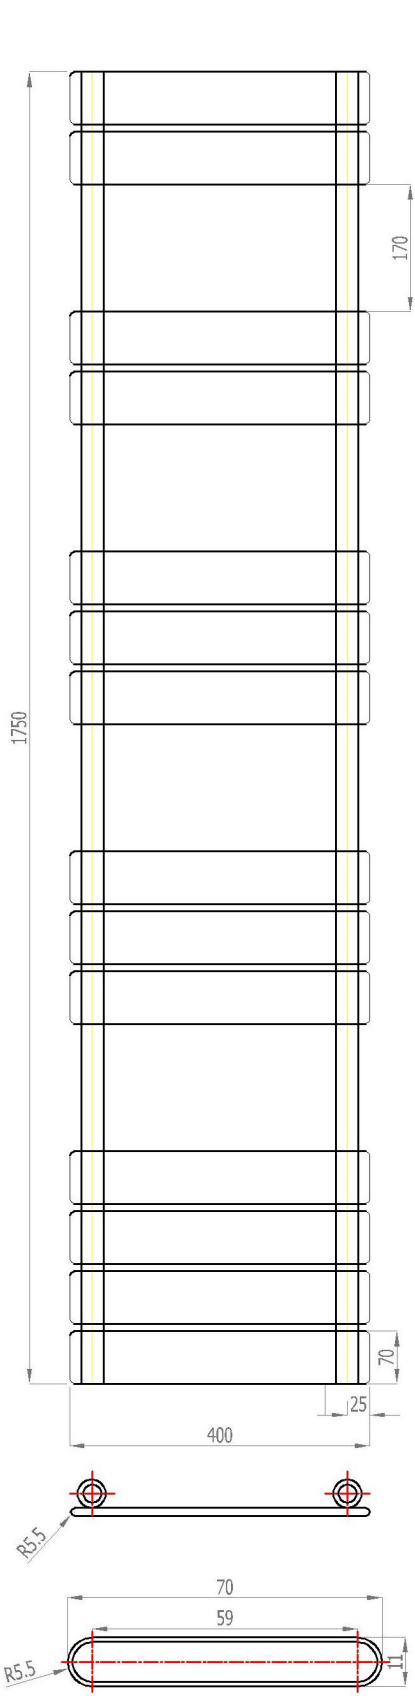

Addington Type10 Towel Rail
1750 x 400 mm

Tappings : 350mm.
Tappings from wall : 40mm.
Distance from wall : 69mm.

Eastbrook 

Eastbrook Road, Gloucester GL4 3DB
 Technical Helpline : 01452 317890
 Mon - Fri / 8am - 5pm
 Email : technical@eastbrookco.com