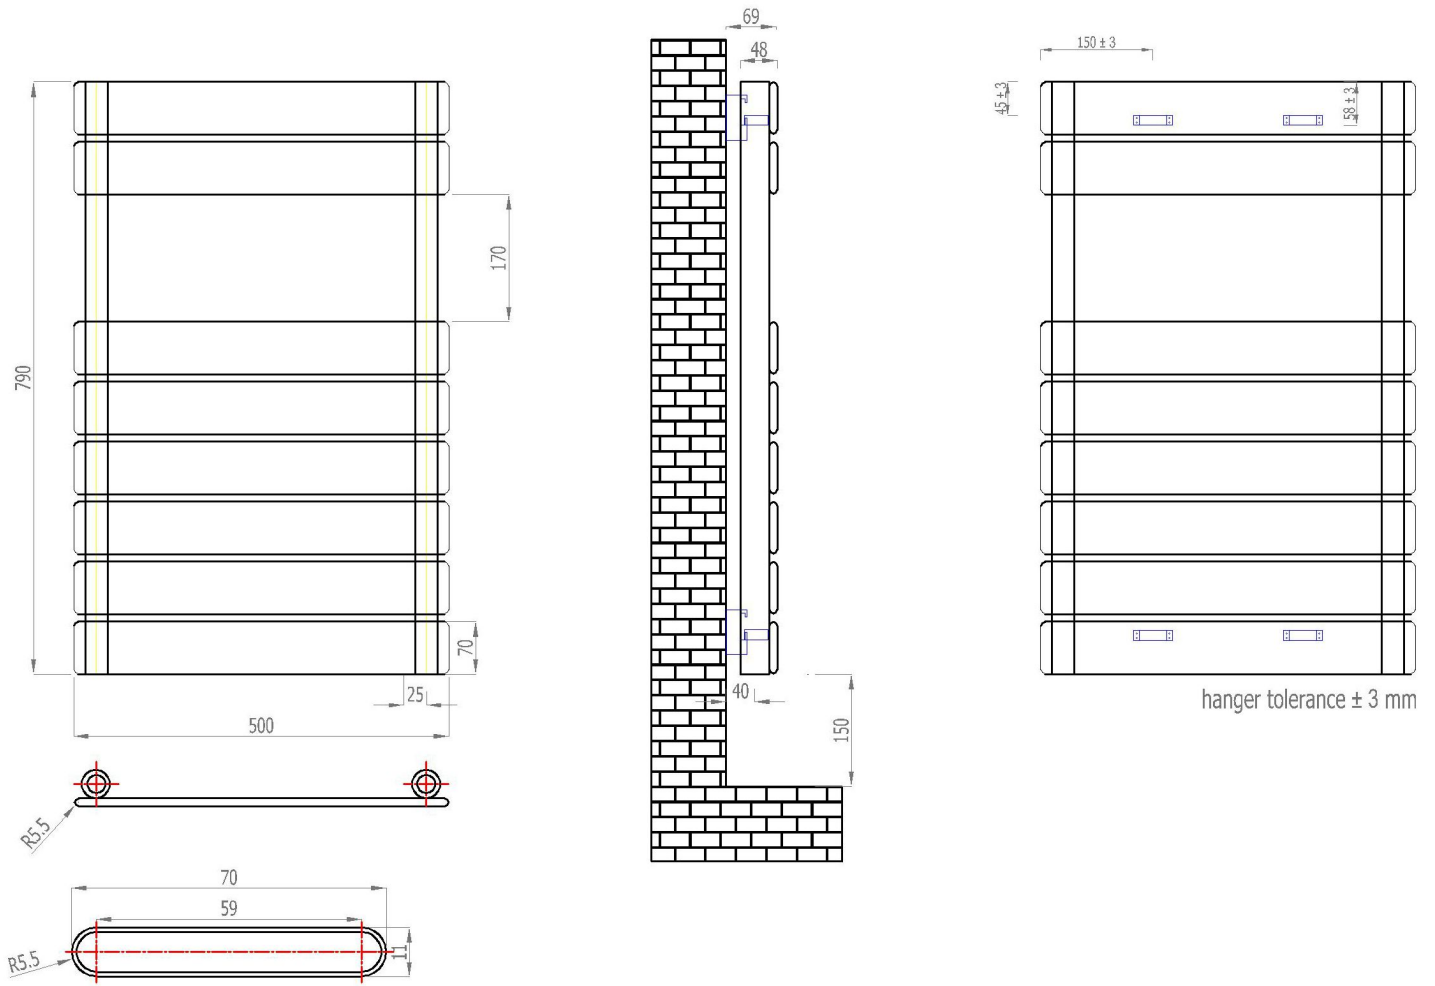

Addington Type10 Towel Rail
790 x 500 mm

Tappings : 450mm.
Tappings from wall : 40mm.
Distance from wall : 69mm.

Eastbrook 
Eastbrook Road, Gloucester GL4 3DB
Technical Helpline : 01452 317890
Mon - Fri / 8am - 5pm
Email : technical@eastbrookco.com