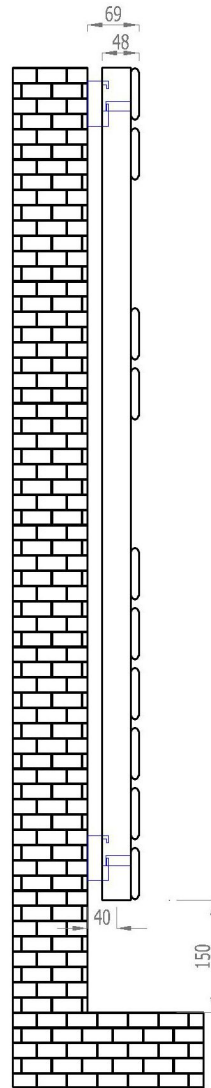

# Addington Type10 Towel Rail

1110 x 400 mm

Tappings : 350mm.  
Tappings from wall : 40mm.  
Distance from wall : 69mm.