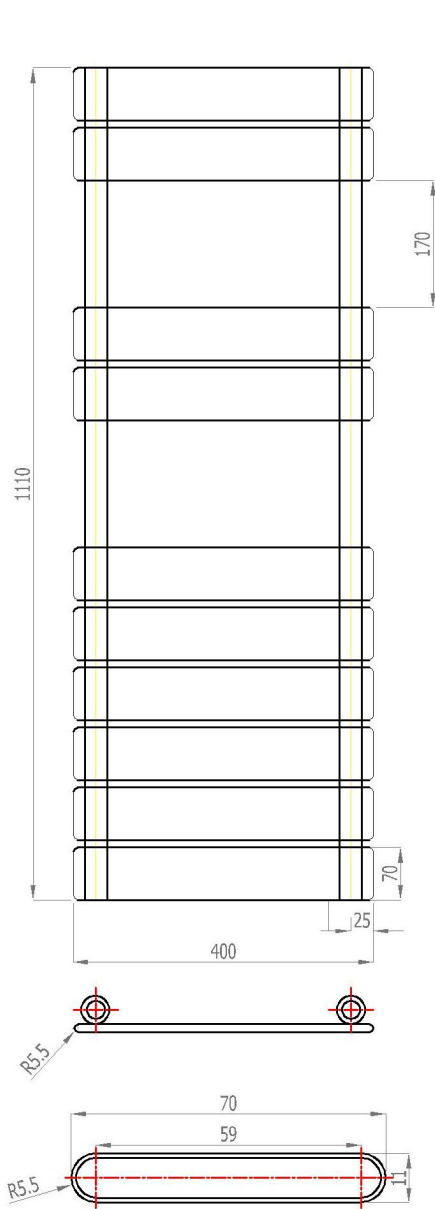

# Addington Type10 Towel Rail

1110 x 400 mm

Tappings : 350mm.  
Tappings from wall : 40mm.  
Distance from wall : 69mm.