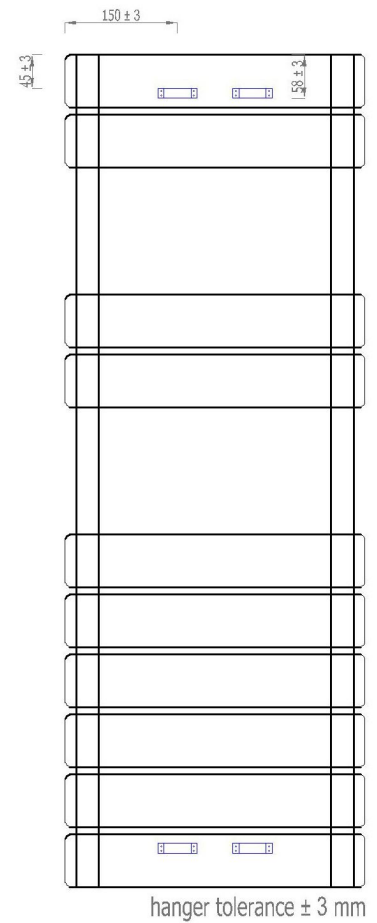

# Addington Type10 Towel Rail

1110 x 400 mm

Tappings : 350mm.  
Tappings from wall : 40mm.  
Distance from wall : 69mm.