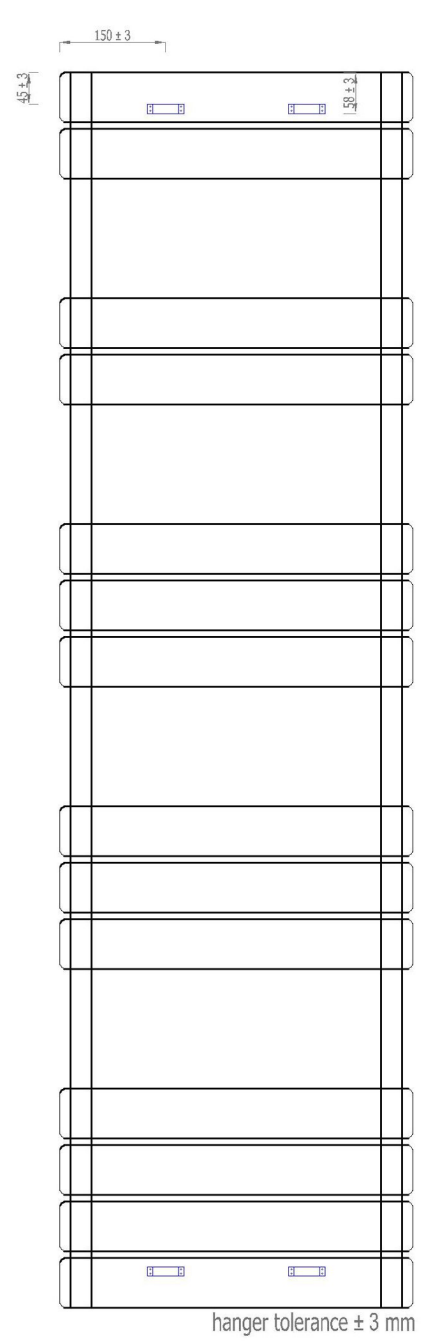

Addington Type10 Towel Rail  
1750 x 500 mm

Tappings : 450mm.  
Tappings from wall : 40mm.  
Distance from wall : 69mm.

**Eastbrook** 

Eastbrook Road, Gloucester GL4 3DB  
 Technical Helpline : 01452 317890  
 Mon - Fri / 8am - 5pm  
 Email : [technical@eastbrookco.com](mailto:technical@eastbrookco.com)