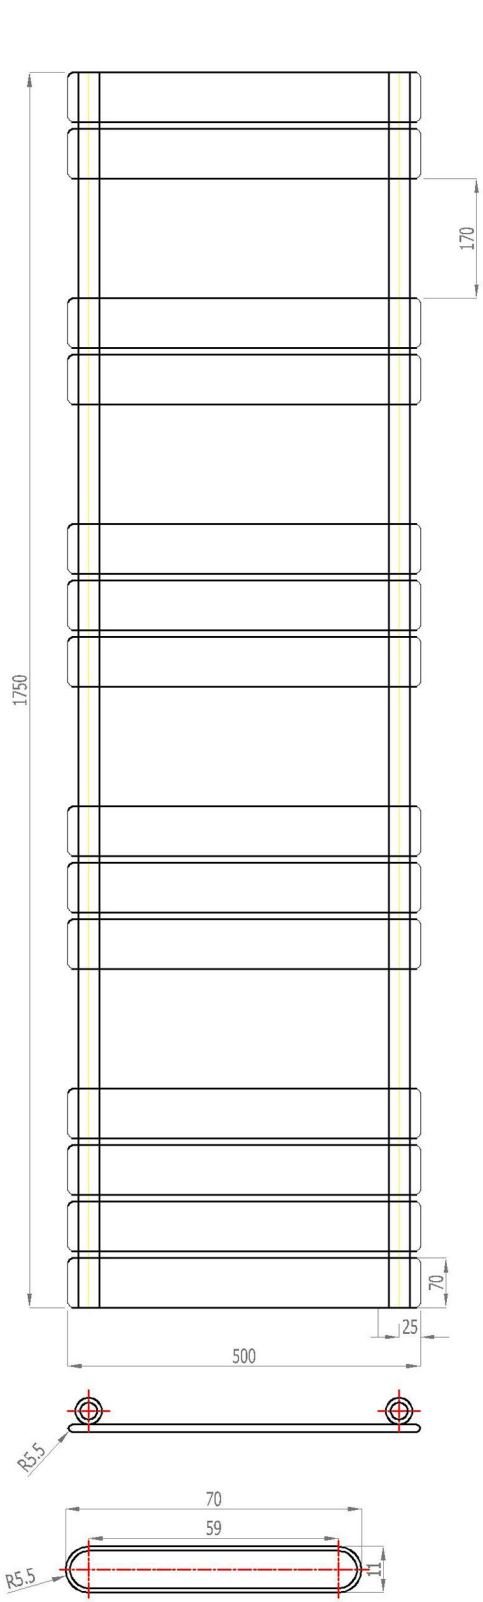

Addington Type10 Towel Rail  
1750 x 500 mm

Tappings : 450mm.  
Tappings from wall : 40mm.  
Distance from wall : 69mm.

**Eastbrook** 

Eastbrook Road, Gloucester GL4 3DB  
 Technical Helpline : 01452 317890  
 Mon - Fri / 8am - 5pm  
 Email : [technical@eastbrookco.com](mailto:technical@eastbrookco.com)