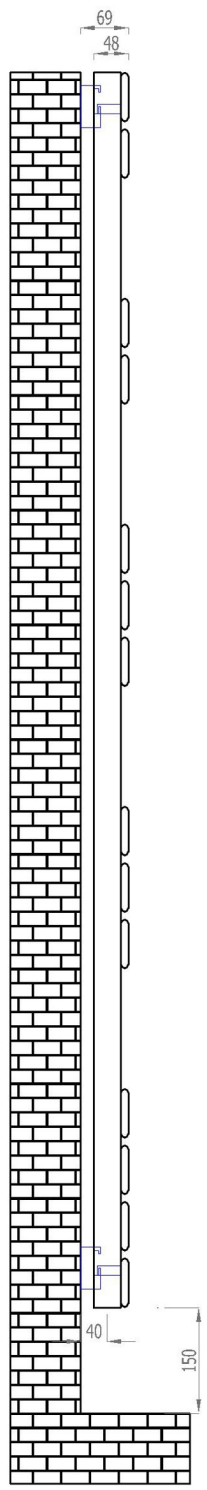

Addington Type10 Towel Rail  
1750 x 500 mm

Tappings : 450mm.  
Tappings from wall : 40mm.  
Distance from wall : 69mm.

**Eastbrook** 

Eastbrook Road, Gloucester GL4 3DB  
 Technical Helpline : 01452 317890  
 Mon - Fri / 8am - 5pm  
 Email : [technical@eastbrookco.com](mailto:technical@eastbrookco.com)