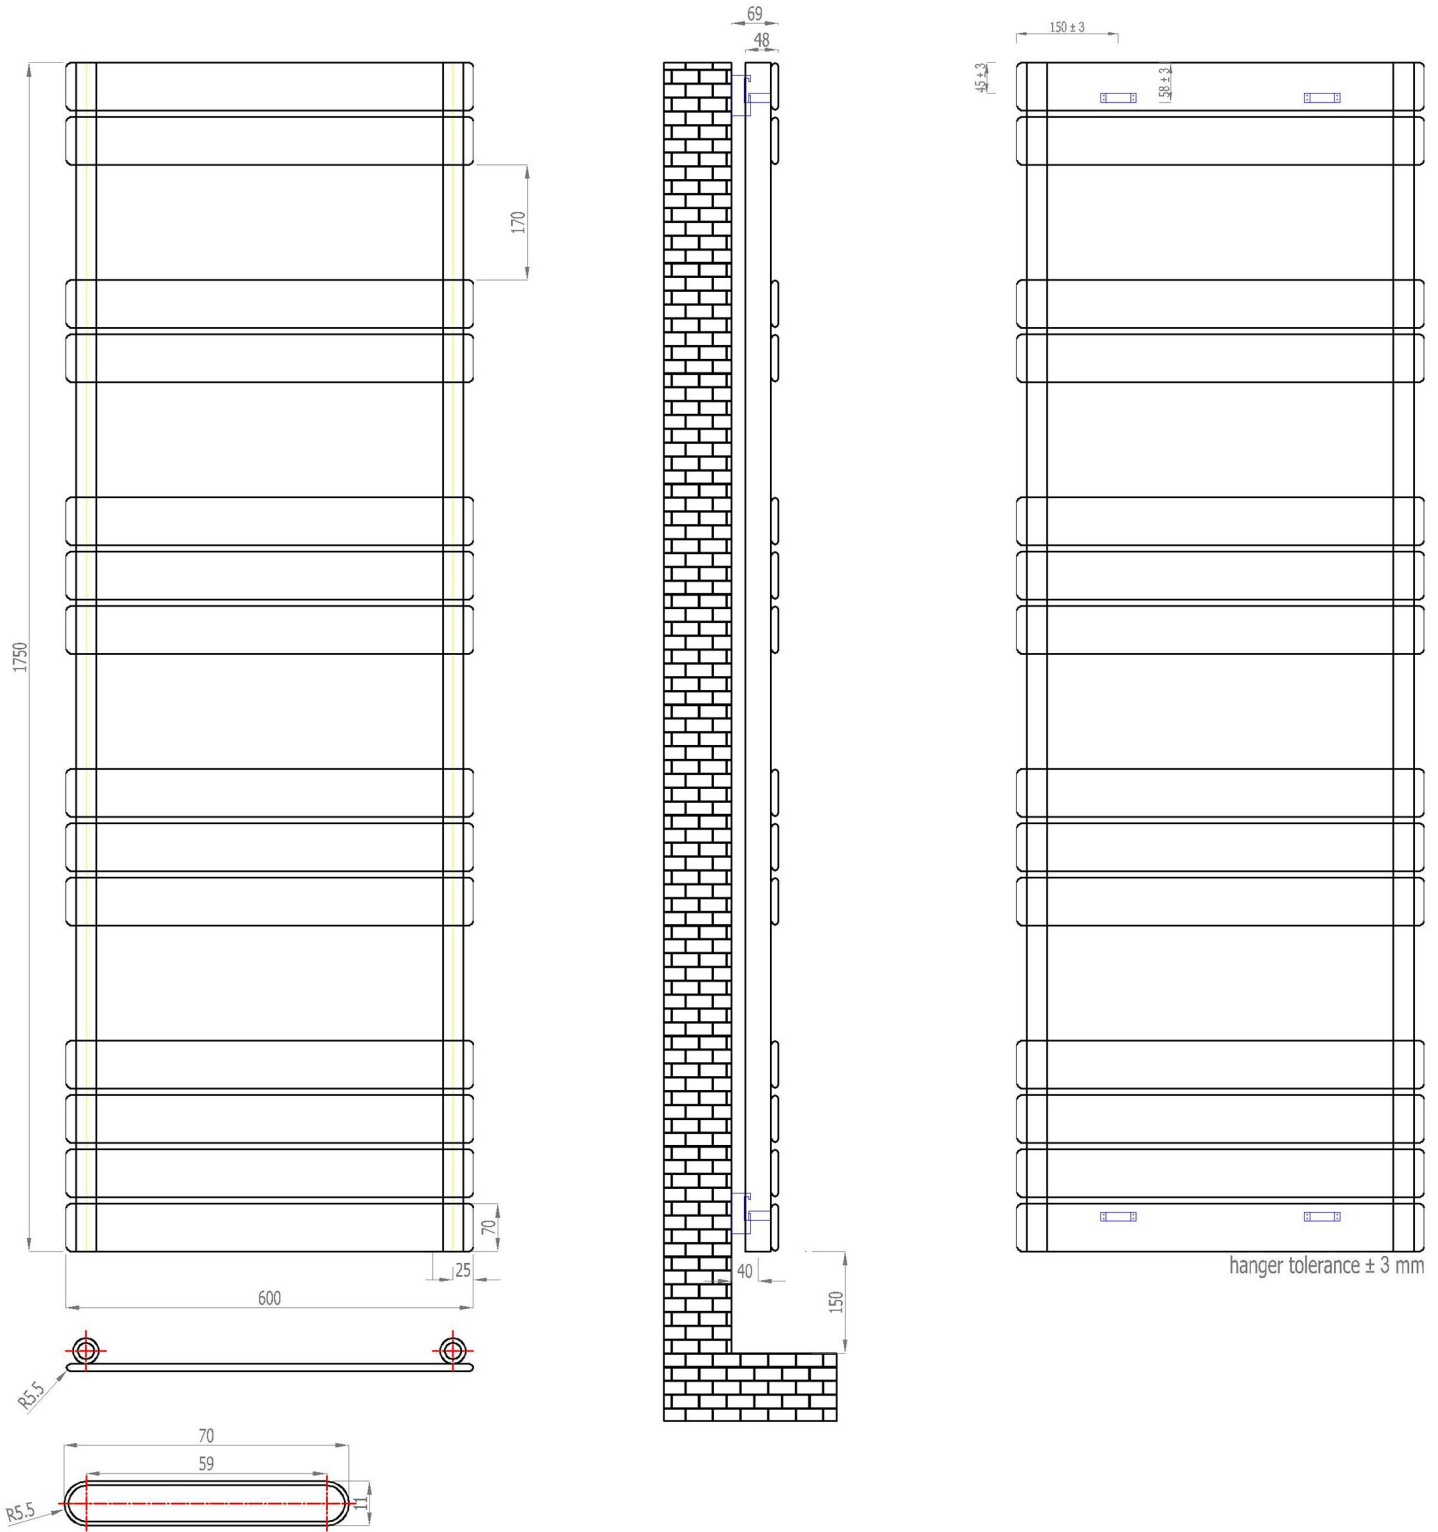

Addington Type10 Towel Rail

1750 x 600 mm

Tappings : 550mm.
 Tappings from wall : 40mm.
 Distance from wall : 69mm.

Eastbrook 

Eastbrook Road, Gloucester GL4 3DB
 Technical Helpline : 01452 317890
 Mon - Fri / 8am - 5pm
 Email : technical@eastbrookco.com