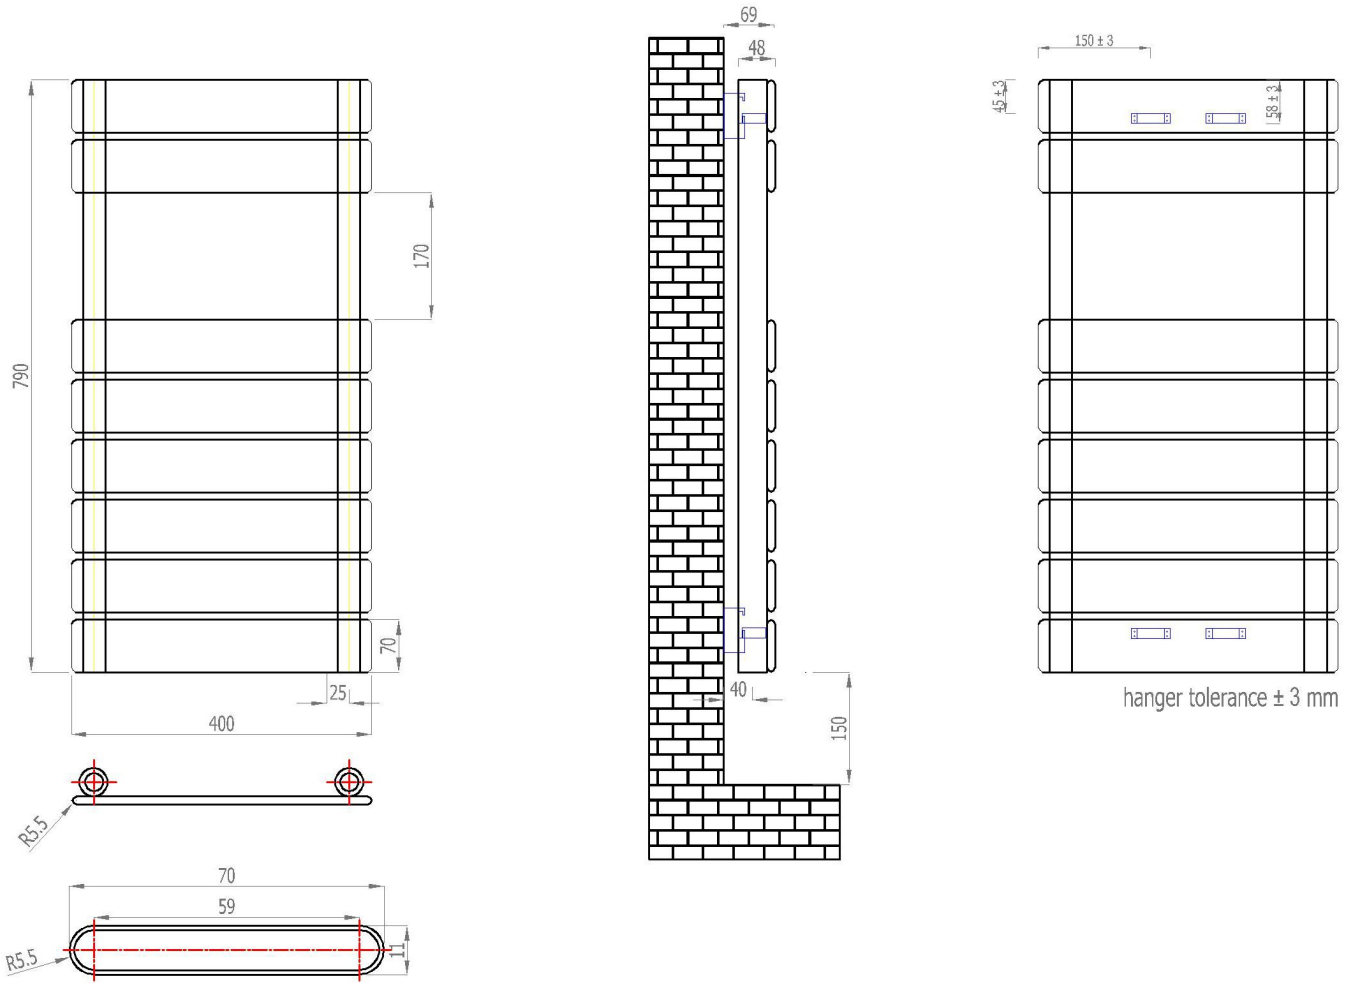

Addington Type10 Towel Rail
790 x 400 mm

hanger tolerance ± 3 mm

Tappings : 350mm.
Tappings from wall : 40mm.
Distance from wall : 69mm.

Eastbrook 
 Eastbrook Road, Gloucester GL4 3DB
 Technical Helpline : 01452 317890
 Mon - Fri / 8am - 5pm
 Email : technical@eastbrookco.com