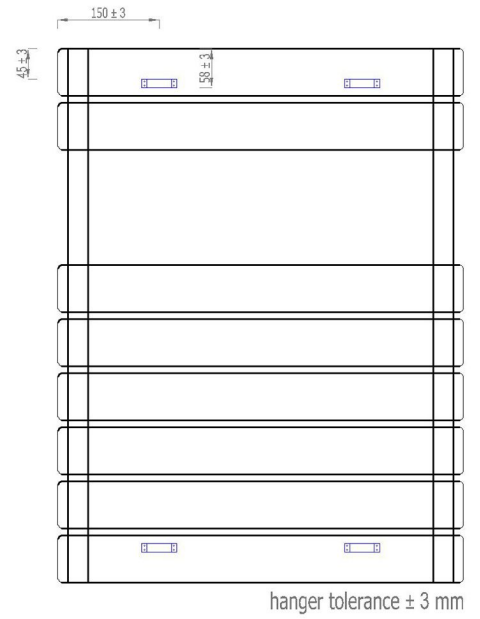

# Addington Type10 Towel Rail 790 x 600 mm

Tappings : 550mm.  
Tappings from wall : 40mm.  
Distance from wall : 69mm.