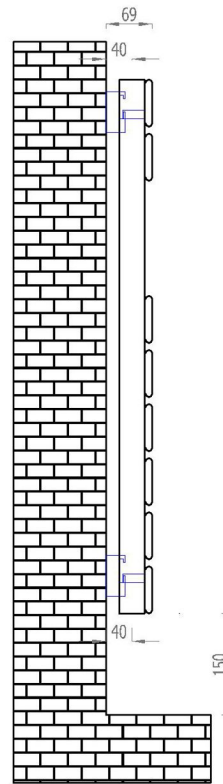

# Addington Type10 Towel Rail 790 x 600 mm

Tappings : 550mm.  
Tappings from wall : 40mm.  
Distance from wall : 69mm.