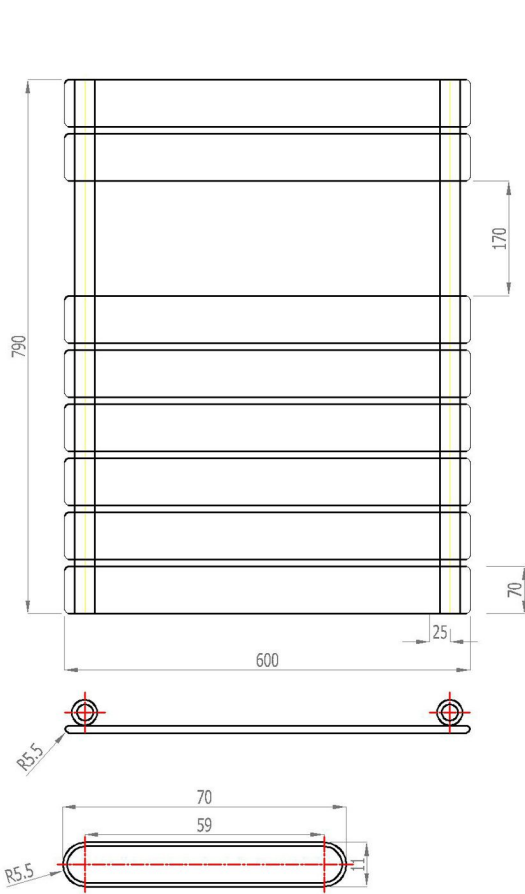

# Addington Type10 Towel Rail 790 x 600 mm

Tappings : 550mm.  
Tappings from wall : 40mm.  
Distance from wall : 69mm.