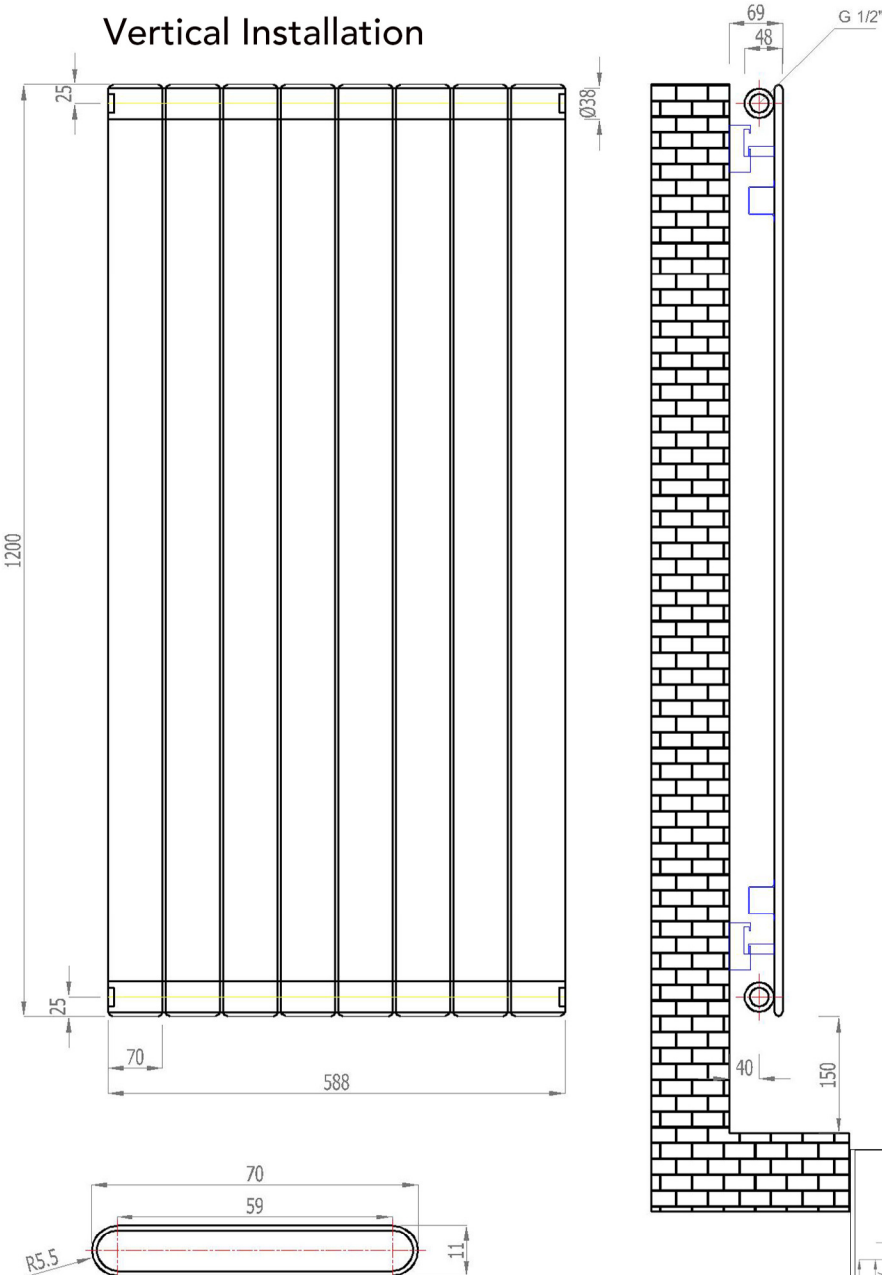

Addington Type10 1200 x 588 mm

Vertical Installation

hanger tolerance ± 3 mm

Horizontal Installation

Vertical Installation :

Tappings : 588mm.
Tappings from wall : 40mm.
Distance from wall : 69mm.

Horizontal Installation :

Tappings : 1150mm.
Tappings from wall : 40mm.
Distance from wall : 69mm.

Eastbrook

Eastbrook Road, Gloucester GL4 3DB
 Technical Helpline : 01452 317890
 Mon - Fri / 8am - 5pm
 Email : technical@eastbrookco.com