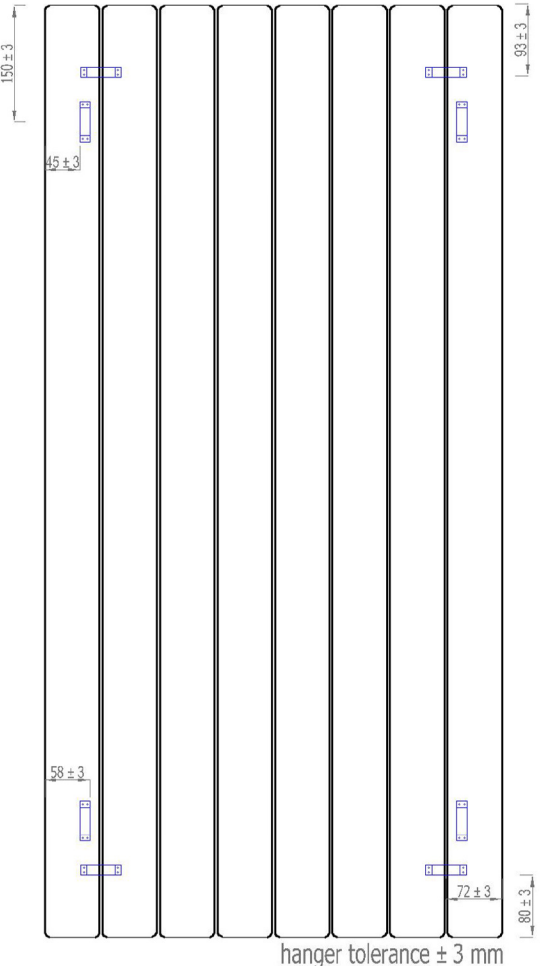

Addington Type10 1200 x 588 mm

Vertical Installation

hanger tolerance ± 3 mm

Horizontal Installation

Vertical Installation :

Tappings : 588mm.
Tappings from wall : 40mm.
Distance from wall : 69mm.

Horizontal Installation :

Tappings : 1150mm.
Tappings from wall : 40mm.
Distance from wall : 69mm.

Eastbrook

Eastbrook Road, Gloucester GL4 3DB
 Technical Helpline : 01452 317890
 Mon - Fri / 8am - 5pm
 Email : technical@eastbrookco.com