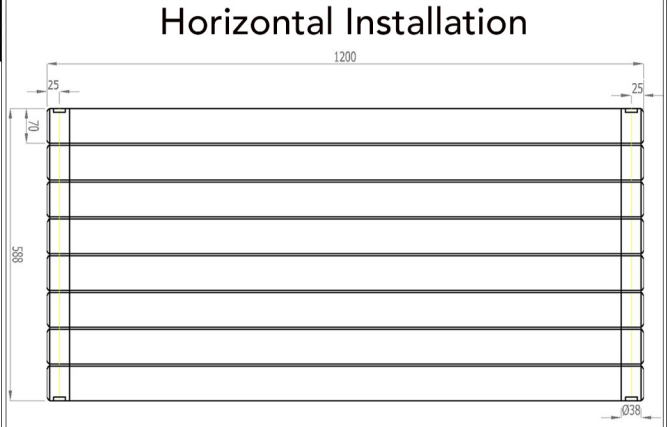

Addington Type10 1200 x 588 mm

Vertical Installation

hanger tolerance ± 3 mm

Horizontal Installation

Vertical Installation :

Tappings : 588mm.
Tappings from wall : 40mm.
Distance from wall : 69mm.

Horizontal Installation :

Tappings : 1150mm.
Tappings from wall : 40mm.
Distance from wall : 69mm.

Eastbrook

Eastbrook Road, Gloucester GL4 3DB
 Technical Helpline : 01452 317890
 Mon - Fri / 8am - 5pm
 Email : technical@eastbrookco.com