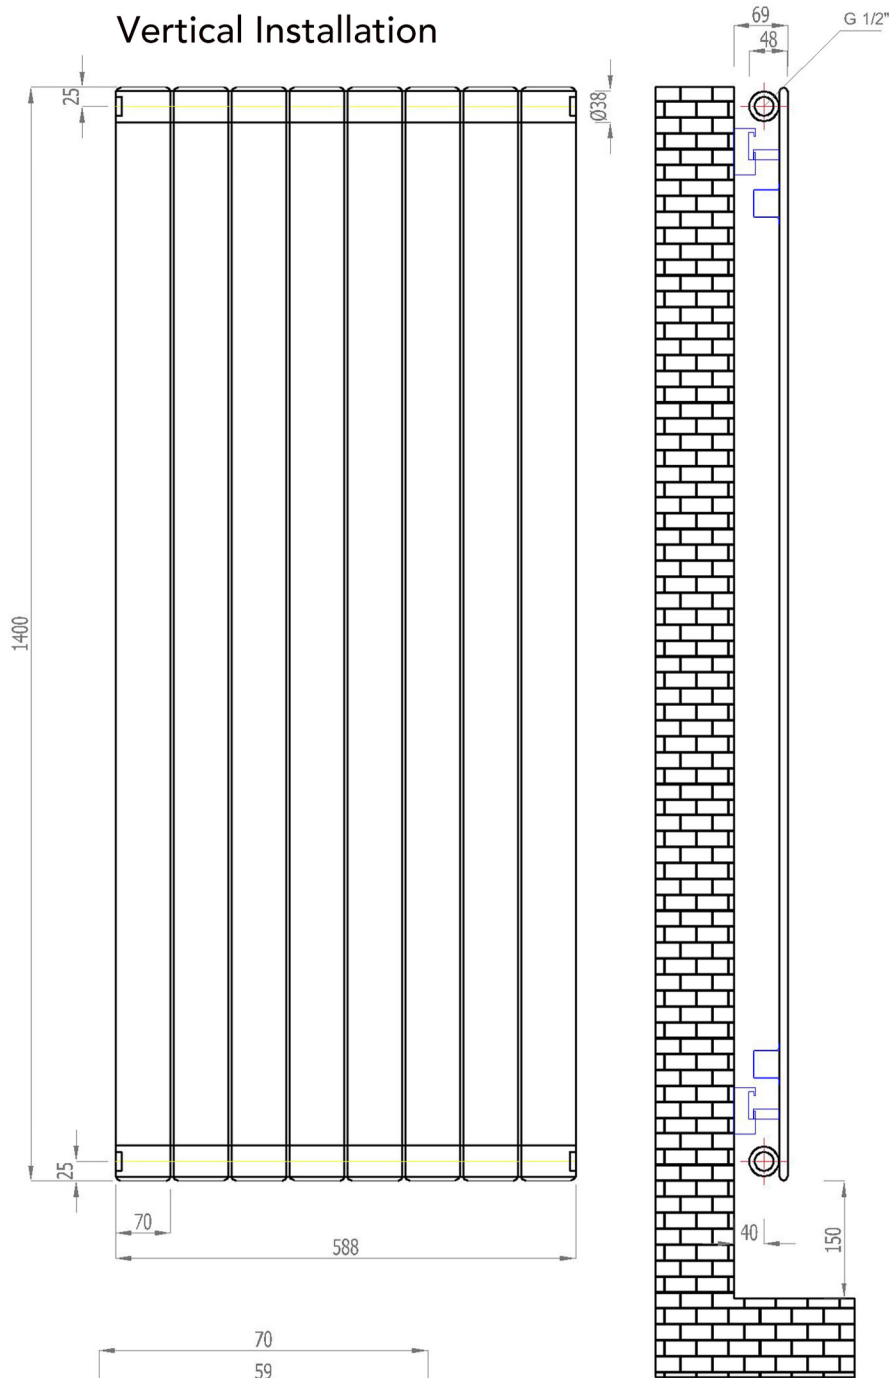

Vertical Installation

Horizontal Installation

Vertical Installation :

Tappings : 588mm.
Tappings from wall : 40mm.
Distance from wall : 69mm.

Horizontal Installation :

Tappings : 1350mm.
Tappings from wall : 40mm.
Distance from wall : 69mm.