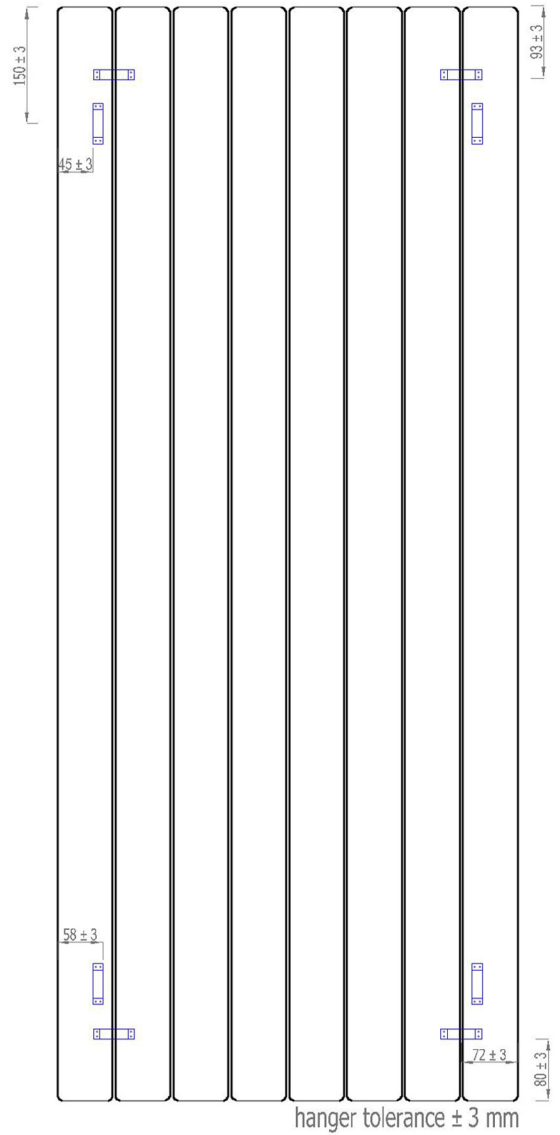

Vertical Installation

Horizontal Installation

Vertical Installation :

Tappings : 588mm.
Tappings from wall : 40mm.
Distance from wall : 69mm.

Horizontal Installation :

Tappings : 1350mm.
Tappings from wall : 40mm.
Distance from wall : 69mm.