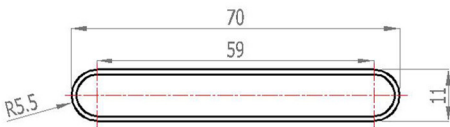

Vertical Installation

Horizontal Installation

Vertical Installation :

Tappings : 588mm.
Tappings from wall : 40mm.
Distance from wall : 69mm.

Horizontal Installation :

Tappings : 1350mm.
Tappings from wall : 40mm.
Distance from wall : 69mm.