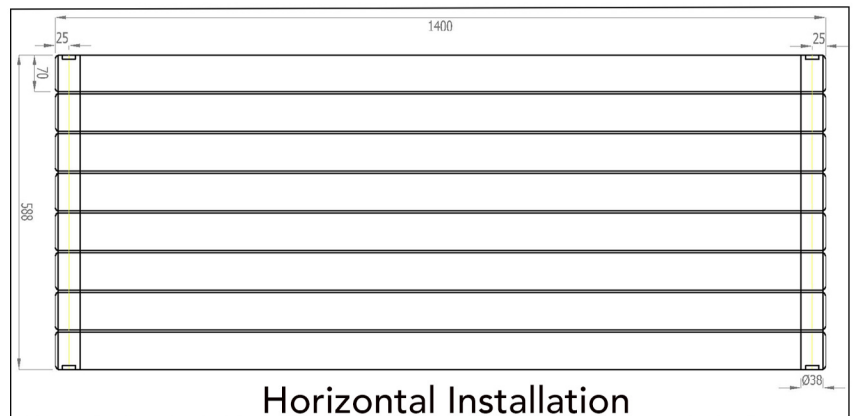

Vertical Installation

Horizontal Installation

Vertical Installation :

Tappings : 588mm.
Tappings from wall : 40mm.
Distance from wall : 69mm.

Horizontal Installation :

Tappings : 1350mm.
Tappings from wall : 40mm.
Distance from wall : 69mm.