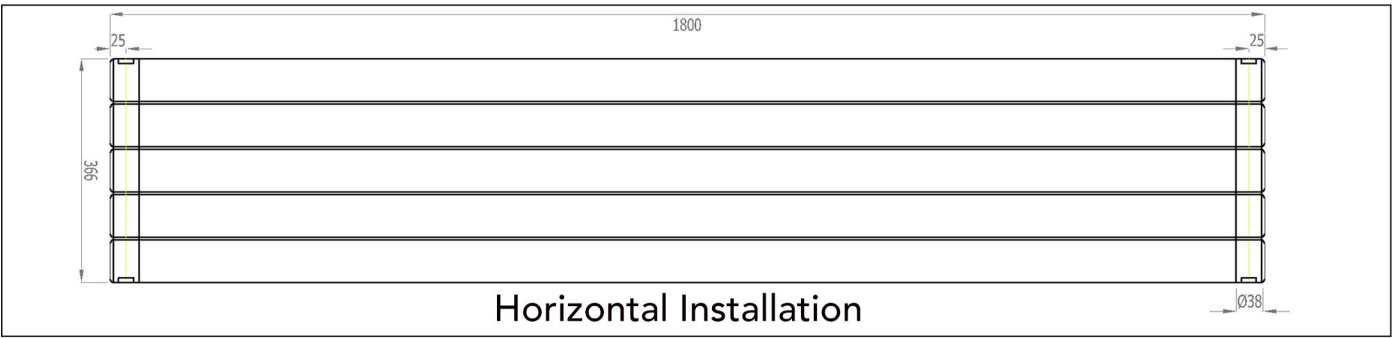

Vertical Installation

Horizontal Installation

Vertical Installation :	Horizontal Installation :
Tappings : 366mm.	Tappings : 1750mm.
Tappings from wall : 40mm.	Tappings from wall : 40mm.
Distance from wall : 69mm.	Distance from wall : 69mm.