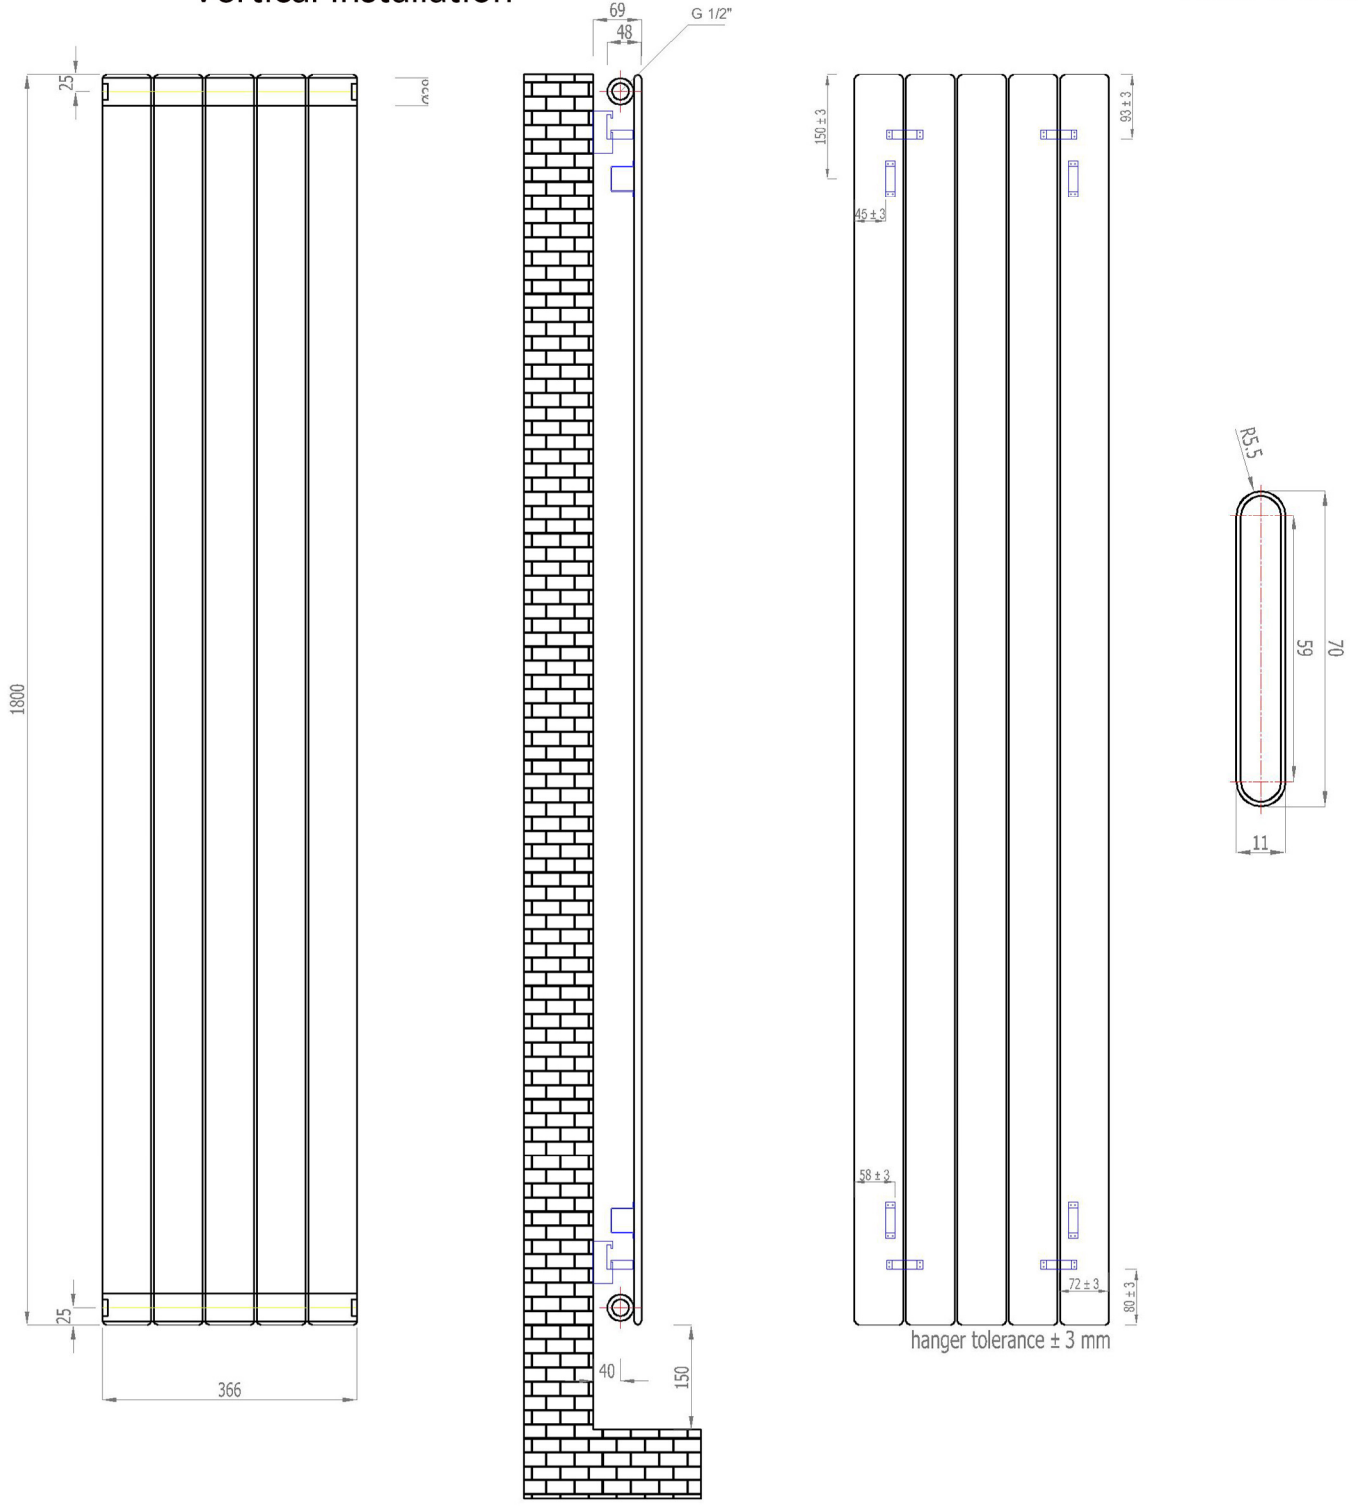

Vertical Installation

Horizontal Installation

Vertical Installation :	Horizontal Installation :
Tappings : 366mm.	Tappings : 1750mm.
Tappings from wall : 40mm.	Tappings from wall : 40mm.
Distance from wall : 69mm.	Distance from wall : 69mm.