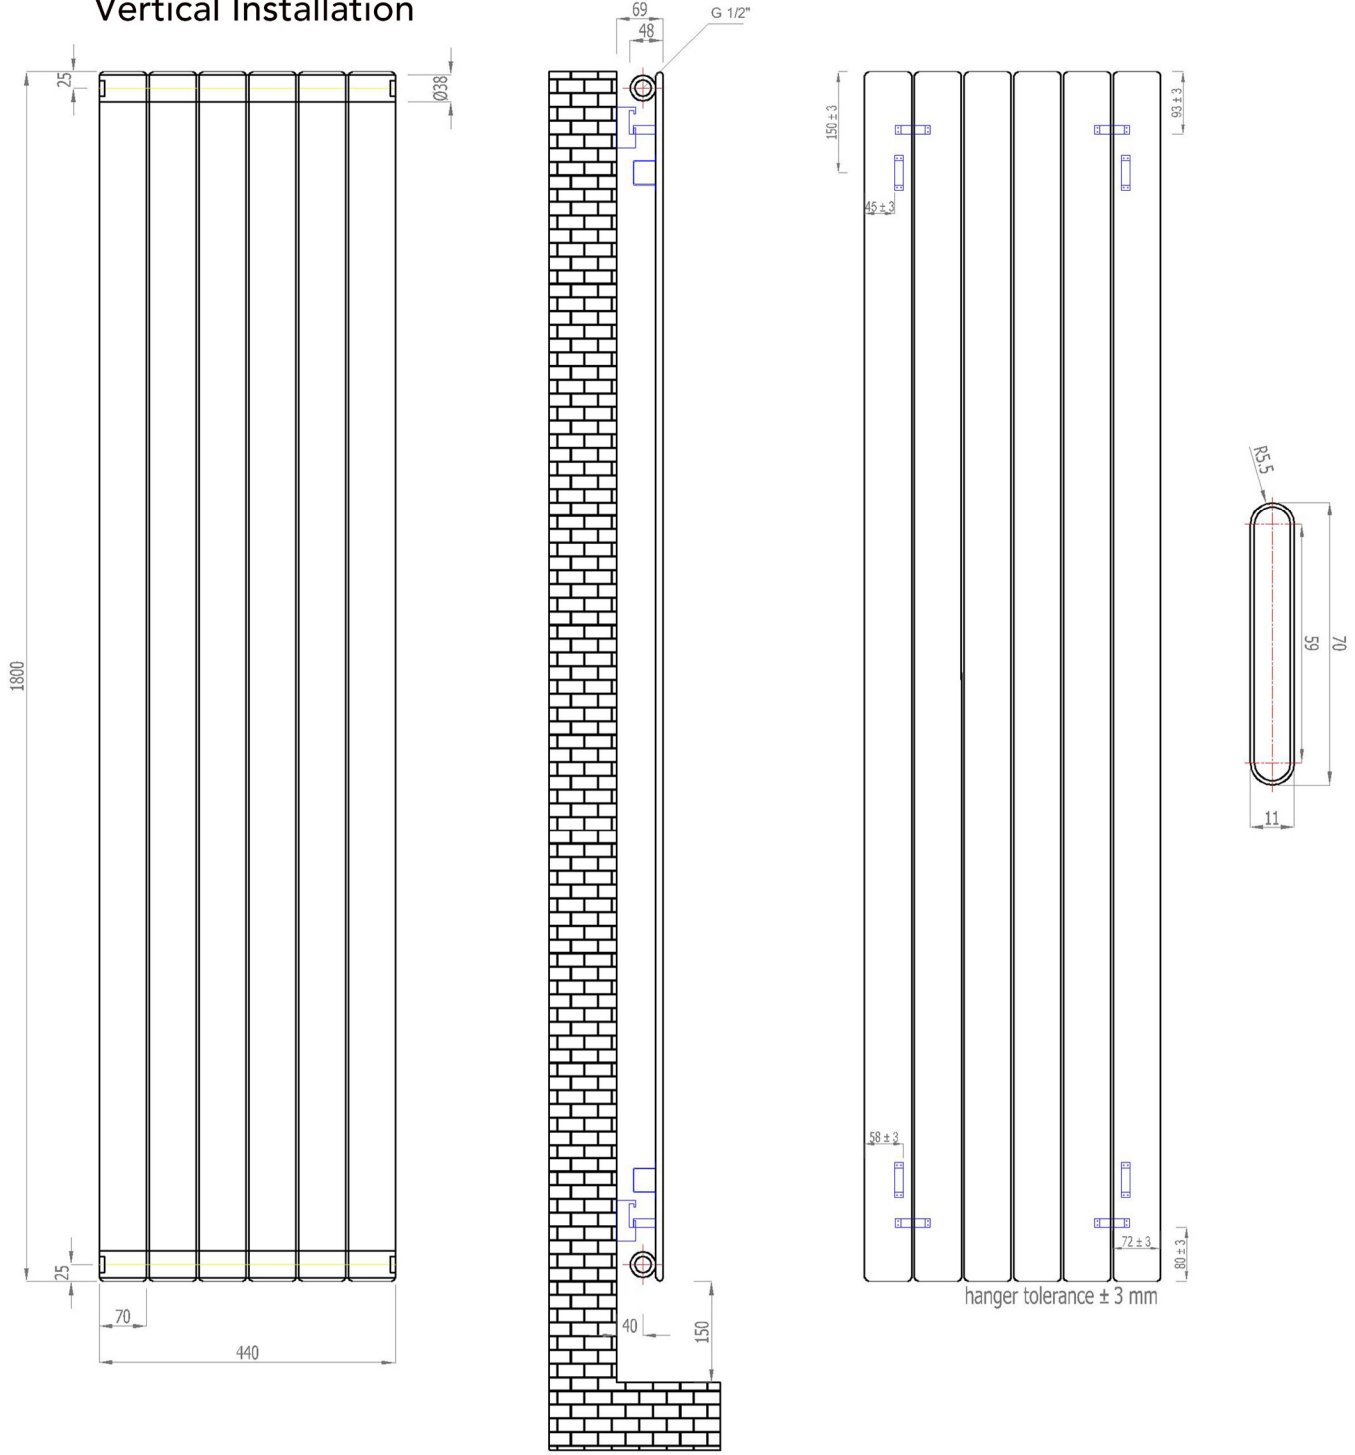

**Addington Type10**  
1800 x 440 mm

**Vertical Installation**

**Horizontal Installation**

<b>Vertical Installation :</b>	<b>Horizontal Installation :</b>
Tappings : 440mm.	Tappings : 1750mm.
Tappings from wall : 40mm.	Tappings from wall : 40mm.
Distance from wall : 69mm.	Distance from wall : 69mm.