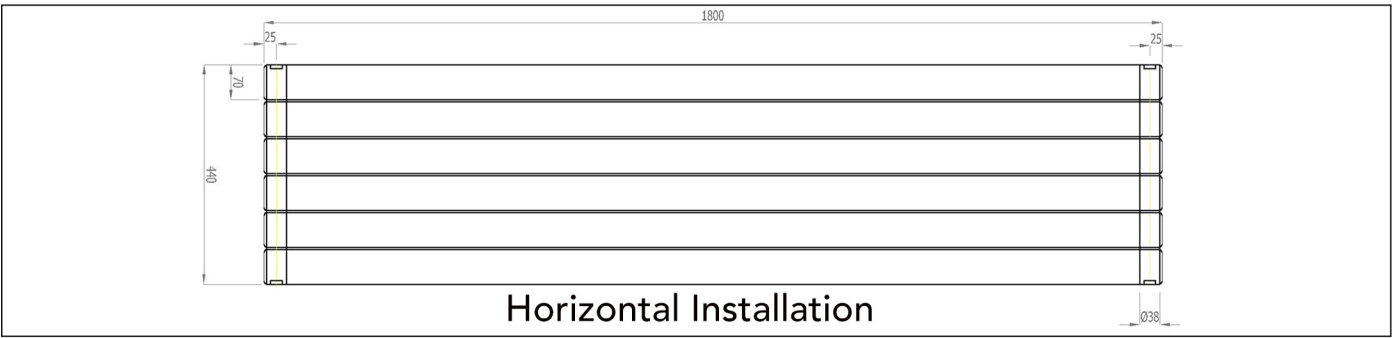

**Addington Type10**  
1800 x 440 mm

**Vertical Installation**

**Horizontal Installation**

<b>Vertical Installation :</b>	<b>Horizontal Installation :</b>
Tappings : 440mm.	Tappings : 1750mm.
Tappings from wall : 40mm.	Tappings from wall : 40mm.
Distance from wall : 69mm.	Distance from wall : 69mm.