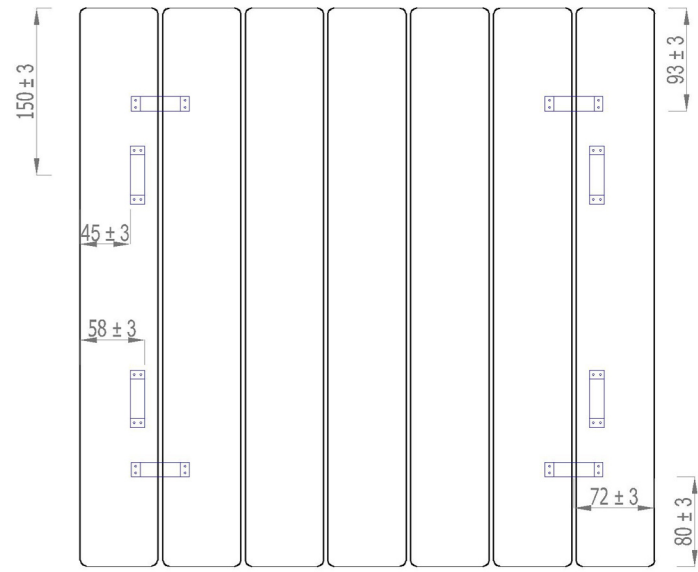

Vertical Installation

hanger tolerance ± 3 mm

Horizontal Installation

Vertical Installation :

- Tappings : 514mm.
- Tappings from wall : 40mm.
- Distance from wall : 69mm.

Horizontal Installation :

- Tappings : 450mm.
- Tappings from wall : 40mm.
- Distance from wall : 69mm.