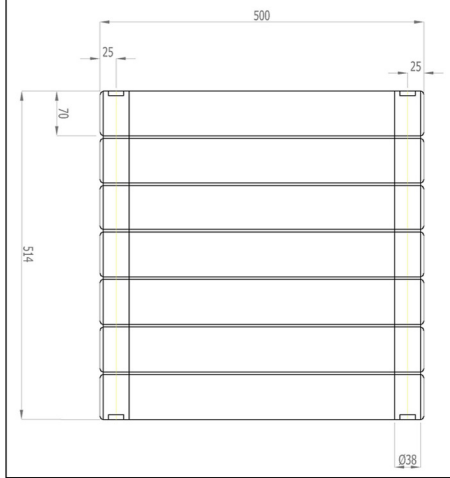

Vertical Installation

hanger tolerance ± 3 mm

Horizontal Installation

Vertical Installation :

- Tappings : 514mm.
- Tappings from wall : 40mm.
- Distance from wall : 69mm.

Horizontal Installation :

- Tappings : 450mm.
- Tappings from wall : 40mm.
- Distance from wall : 69mm.