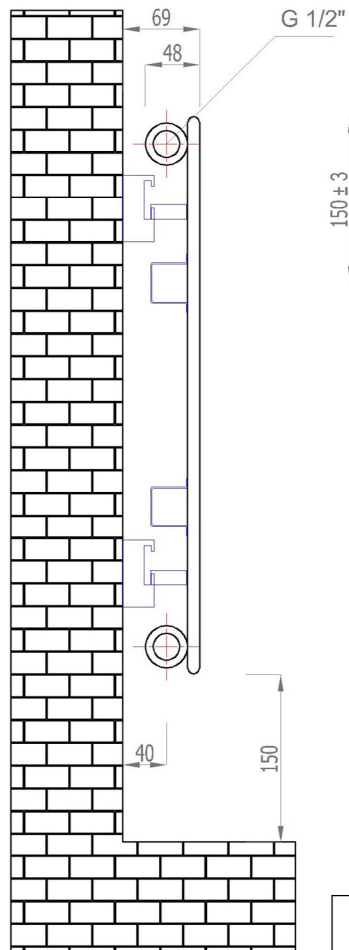

Vertical Installation

hanger tolerance ± 3 mm

Horizontal Installation

Vertical Installation :

- Tappings : 514mm.
- Tappings from wall : 40mm.
- Distance from wall : 69mm.

Horizontal Installation :

- Tappings : 450mm.
- Tappings from wall : 40mm.
- Distance from wall : 69mm.