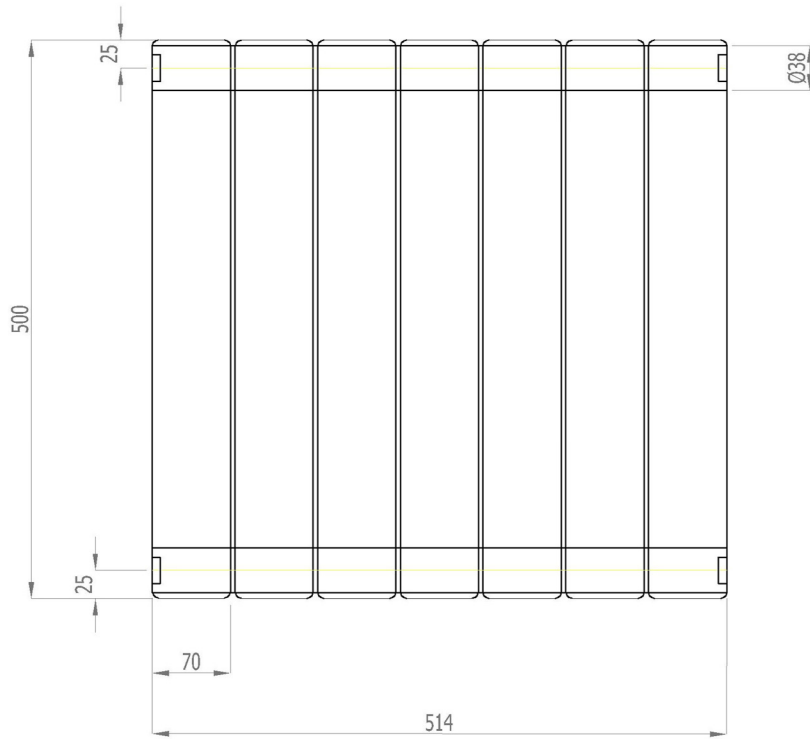

Vertical Installation

hanger tolerance ± 3 mm

Horizontal Installation

Vertical Installation :

- Tappings : 514mm.
- Tappings from wall : 40mm.
- Distance from wall : 69mm.

Horizontal Installation :

- Tappings : 450mm.
- Tappings from wall : 40mm.
- Distance from wall : 69mm.