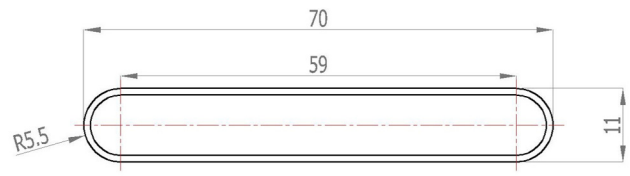

Vertical Installation

hanger tolerance ± 3 mm

Horizontal Installation

Vertical Installation :

- Tappings : 514mm.
- Tappings from wall : 40mm.
- Distance from wall : 69mm.

Horizontal Installation :

- Tappings : 450mm.
- Tappings from wall : 40mm.
- Distance from wall : 69mm.