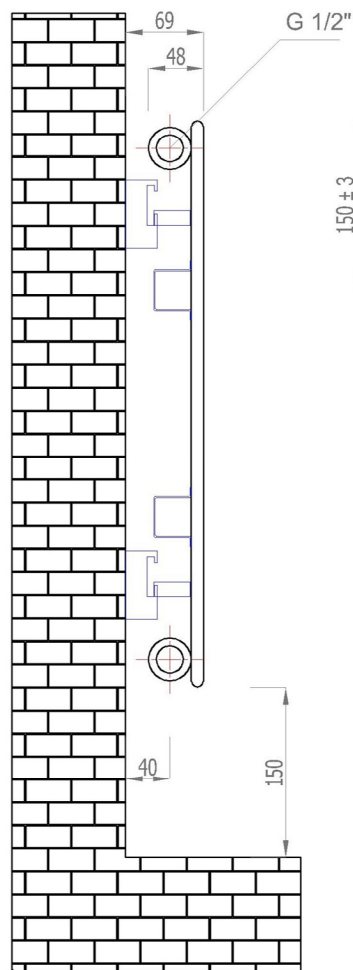

Vertical Installation

hanger tolerance ± 3 mm

Horizontal Installation

Vertical Installation :

Tappings : 588mm.
Tappings from wall : 40mm.
Distance from wall : 69mm.

Horizontal Installation :

Tappings : 450mm.
Tappings from wall : 40mm.
Distance from wall : 69mm.