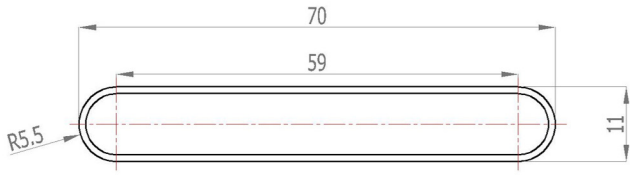

Vertical Installation

hanger tolerance ± 3 mm

Horizontal Installation

Vertical Installation :

Tappings : 588mm.
Tappings from wall : 40mm.
Distance from wall : 69mm.

Horizontal Installation :

Tappings : 450mm.
Tappings from wall : 40mm.
Distance from wall : 69mm.