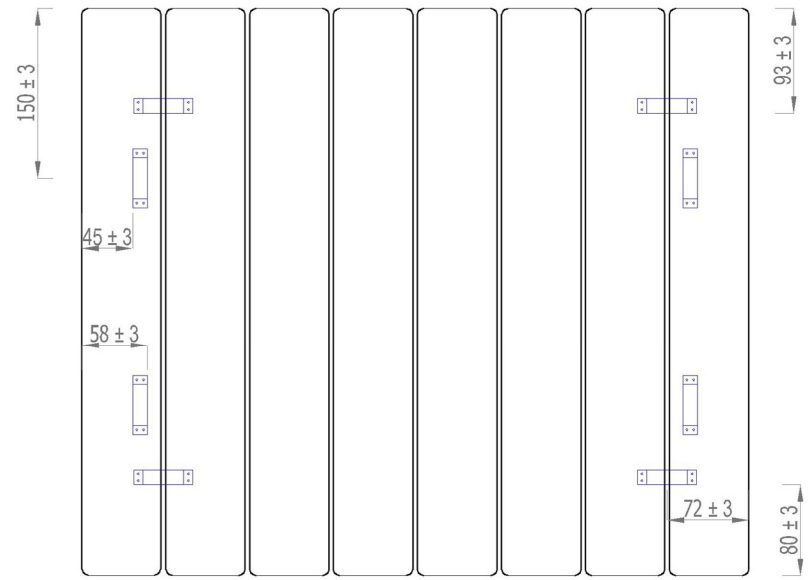

Vertical Installation

hanger tolerance ± 3 mm

Horizontal Installation

Vertical Installation :

Tappings : 588mm.
Tappings from wall : 40mm.
Distance from wall : 69mm.

Horizontal Installation :

Tappings : 450mm.
Tappings from wall : 40mm.
Distance from wall : 69mm.