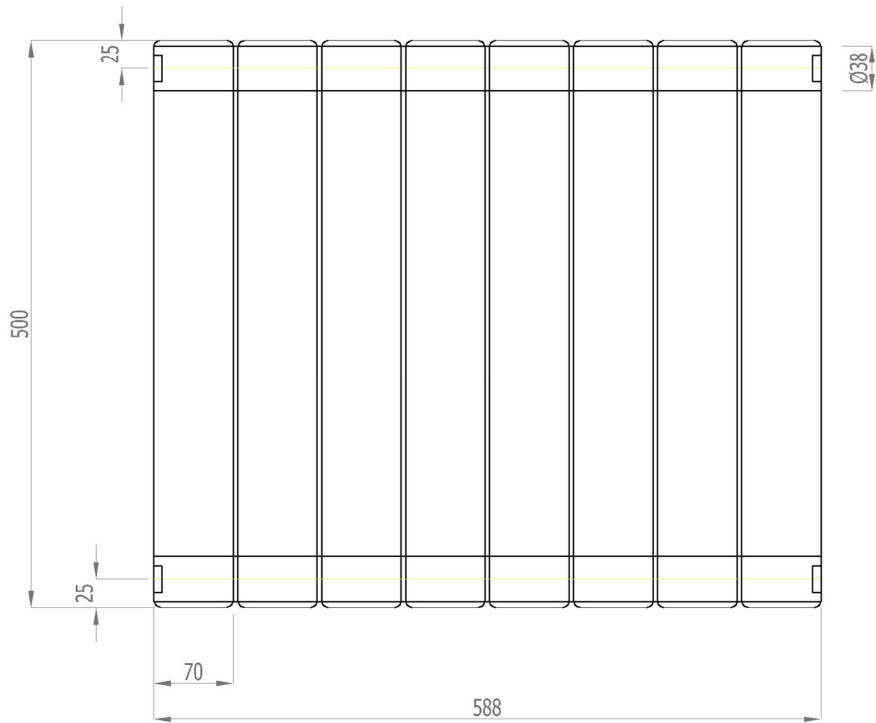

Vertical Installation

hanger tolerance ± 3 mm

Horizontal Installation

Vertical Installation :

Tappings : 588mm.
Tappings from wall : 40mm.
Distance from wall : 69mm.

Horizontal Installation :

Tappings : 450mm.
Tappings from wall : 40mm.
Distance from wall : 69mm.