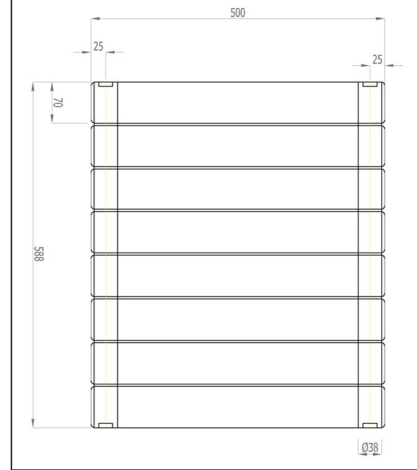

Vertical Installation

hanger tolerance ± 3 mm

Horizontal Installation

Vertical Installation :

Tappings : 588mm.
Tappings from wall : 40mm.
Distance from wall : 69mm.

Horizontal Installation :

Tappings : 450mm.
Tappings from wall : 40mm.
Distance from wall : 69mm.