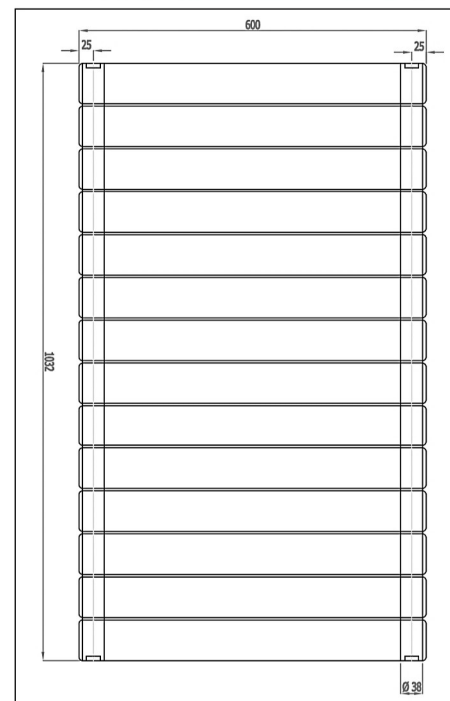

Vertical Installation

Horizontal Installation

Vertical Installation :
Tappings : 1032mm.
Tappings from wall : 40mm.
Distance from wall : 70mm.

Horizontal Installation :
Tappings : 550mm.
Tappings from wall : 40mm.
Distance from wall : 70mm.