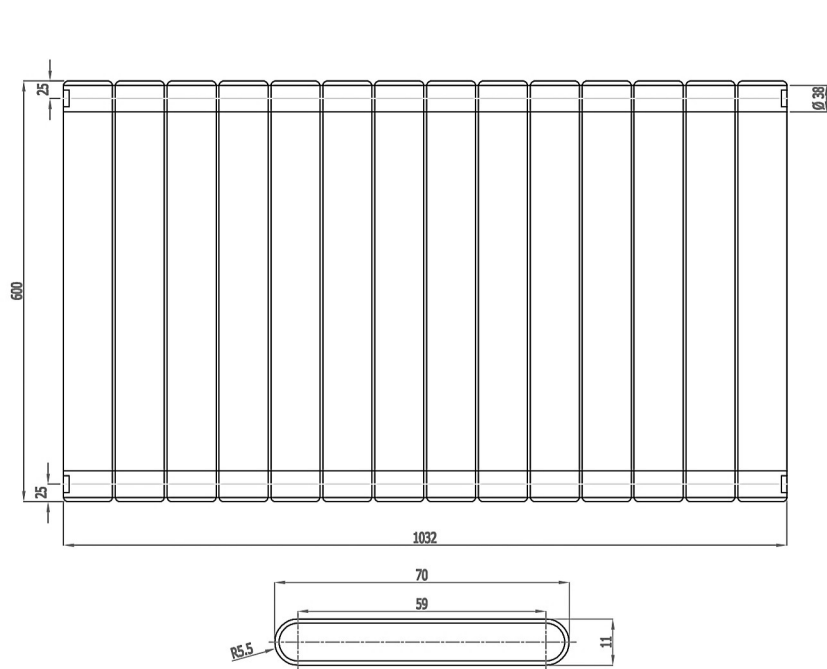

Vertical Installation

Horizontal Installation

Vertical Installation :
Tappings : 1032mm.
Tappings from wall : 40mm.
Distance from wall : 70mm.

Horizontal Installation :
Tappings : 550mm.
Tappings from wall : 40mm.
Distance from wall : 70mm.