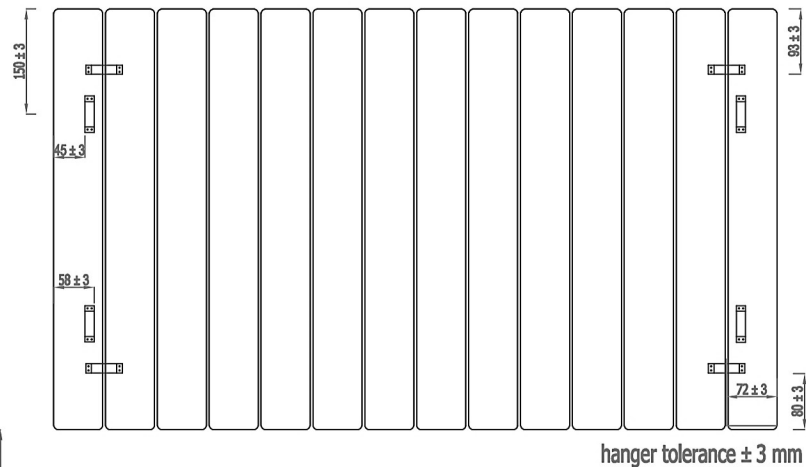

Vertical Installation

Horizontal Installation

Vertical Installation :
Tappings : 1032mm.
Tappings from wall : 40mm.
Distance from wall : 70mm.

Horizontal Installation :
Tappings : 550mm.
Tappings from wall : 40mm.
Distance from wall : 70mm.