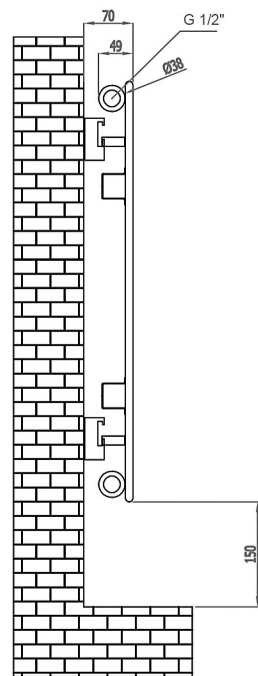

Vertical Installation

Horizontal Installation

Vertical Installation :
Tappings : 1032mm.
Tappings from wall : 40mm.
Distance from wall : 70mm.

Horizontal Installation :
Tappings : 550mm.
Tappings from wall : 40mm.
Distance from wall : 70mm.