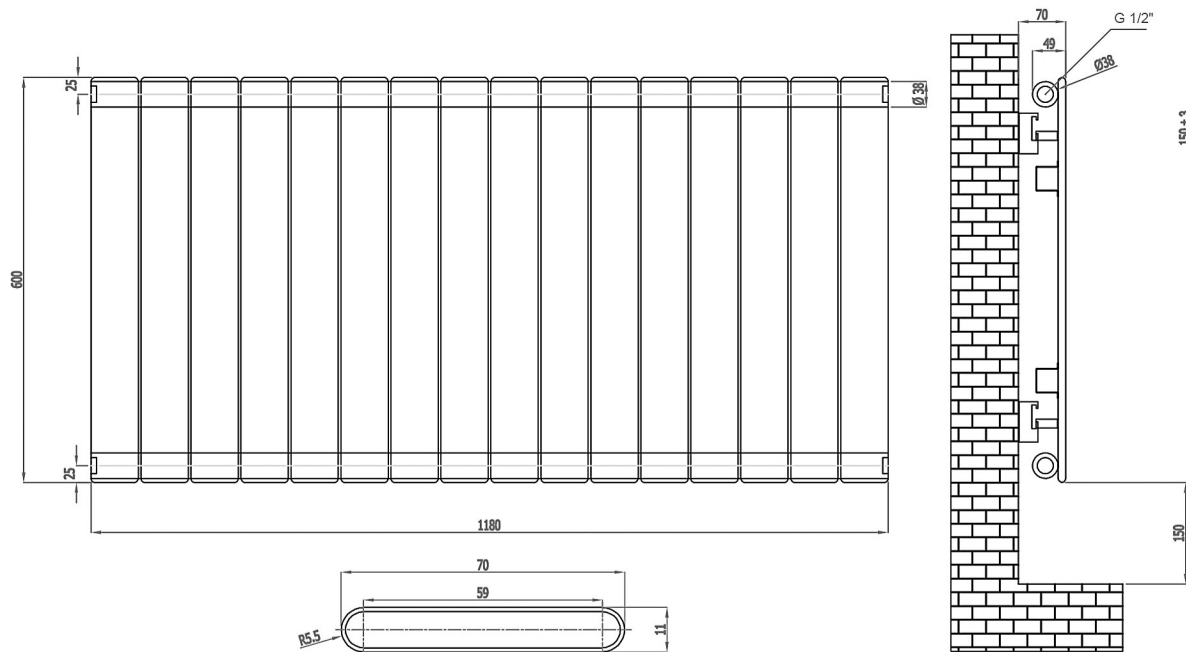

Vertical Installation

Horizontal Installation

Vertical Installation :
Tappings : 1180mm.
Tappings from wall : 40mm.
Distance from wall : 70mm.

Horizontal Installation :
Tappings : 550mm.
Tappings from wall : 40mm.
Distance from wall : 70mm.