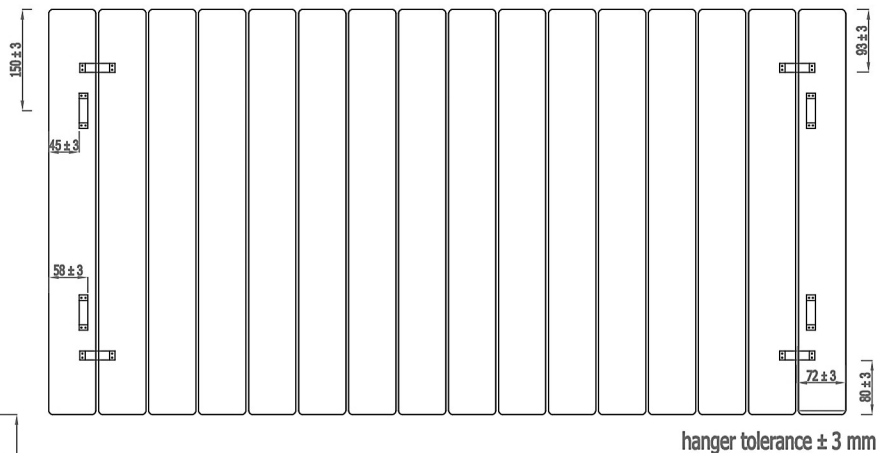

Vertical Installation

Horizontal Installation

Vertical Installation :
Tappings : 1180mm.
Tappings from wall : 40mm.
Distance from wall : 70mm.

Horizontal Installation :
Tappings : 550mm.
Tappings from wall : 40mm.
Distance from wall : 70mm.