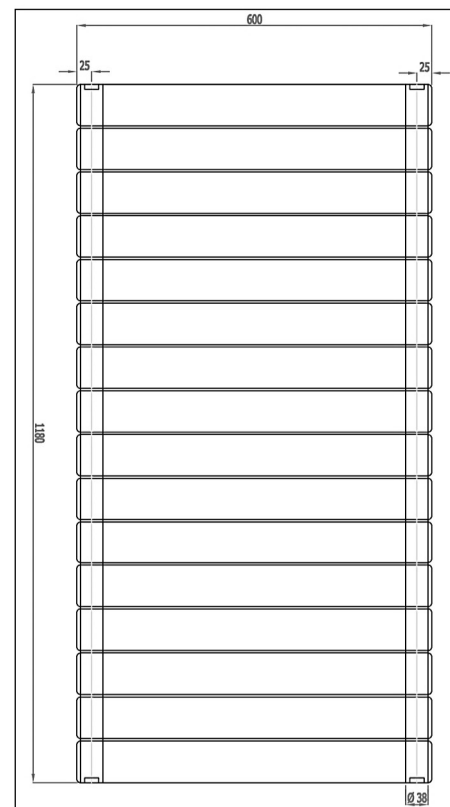

Vertical Installation

Horizontal Installation

Vertical Installation :
Tappings : 1180mm.
Tappings from wall : 40mm.
Distance from wall : 70mm.

Horizontal Installation :
Tappings : 550mm.
Tappings from wall : 40mm.
Distance from wall : 70mm.