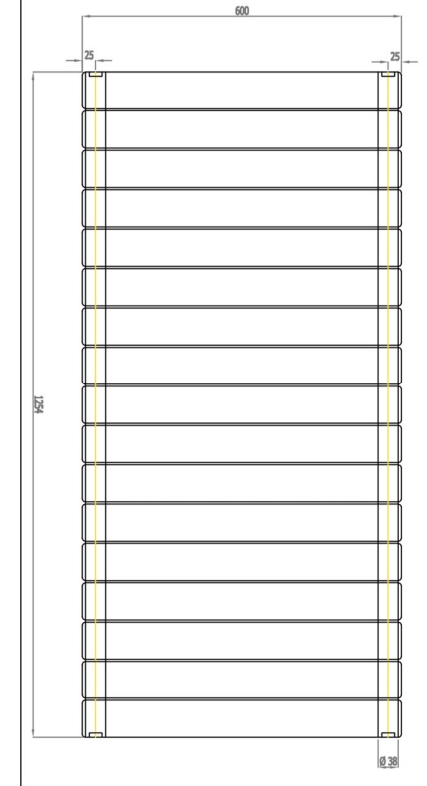

Addington Type10
600 x 1254 mm

hanger tolerance ± 3 mm

Horizontal Installation

Vertical Installation :

Tappings : 1254mm.
 Tappings from wall : 40mm.
 Distance from wall : 70mm.

Horizontal Installation :

Tappings : 550mm.
 Tappings from wall : 40mm.
 Distance from wall : 70mm.