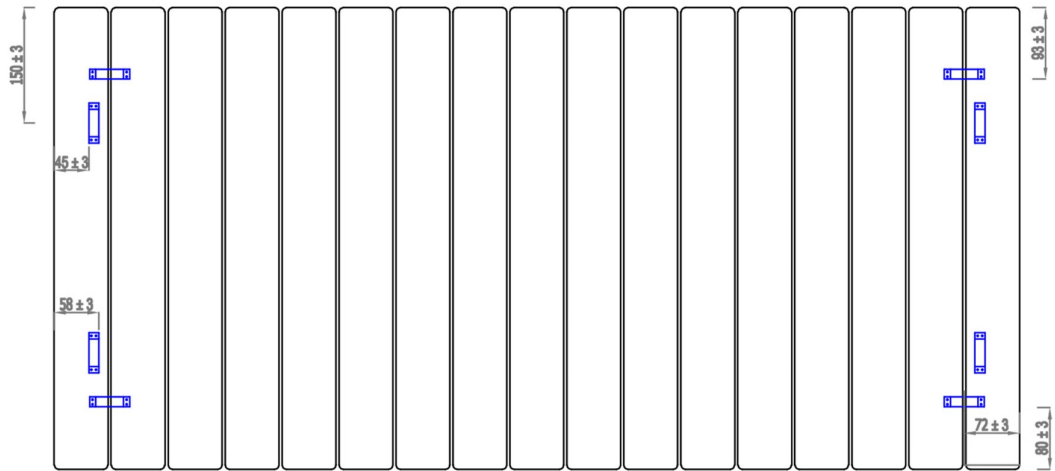

Addington Type10
600 x 1254 mm

hanger tolerance ± 3 mm

Horizontal Installation

Vertical Installation :

Tappings : 1254mm.
 Tappings from wall : 40mm.
 Distance from wall : 70mm.

Horizontal Installation :

Tappings : 550mm.
 Tappings from wall : 40mm.
 Distance from wall : 70mm.