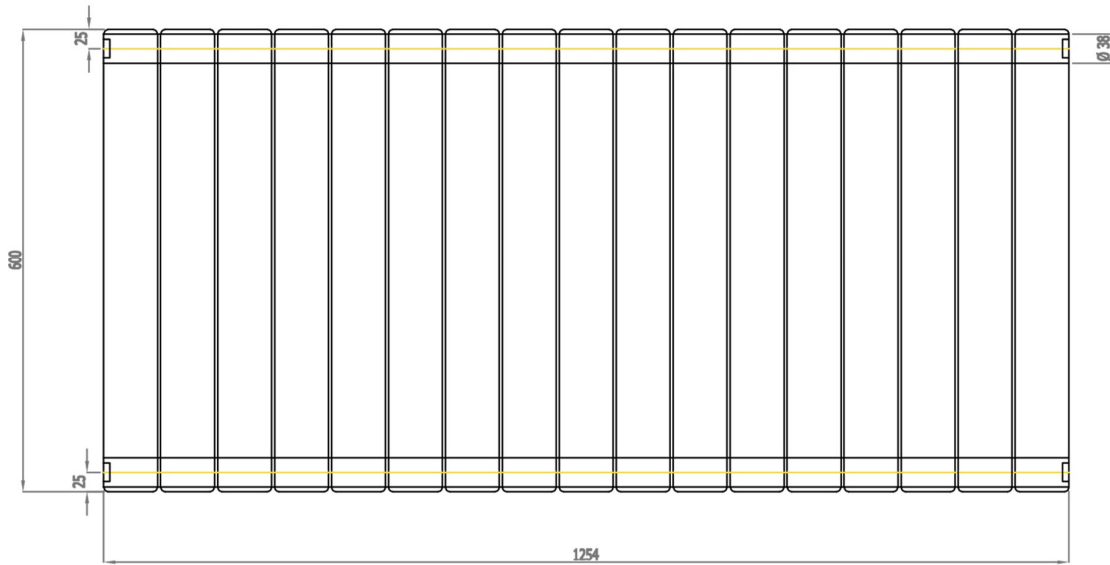

Addington Type10
600 x 1254 mm

hanger tolerance ± 3 mm

Horizontal Installation

Vertical Installation :

Tappings : 1254mm.
 Tappings from wall : 40mm.
 Distance from wall : 70mm.

Horizontal Installation :

Tappings : 550mm.
 Tappings from wall : 40mm.
 Distance from wall : 70mm.