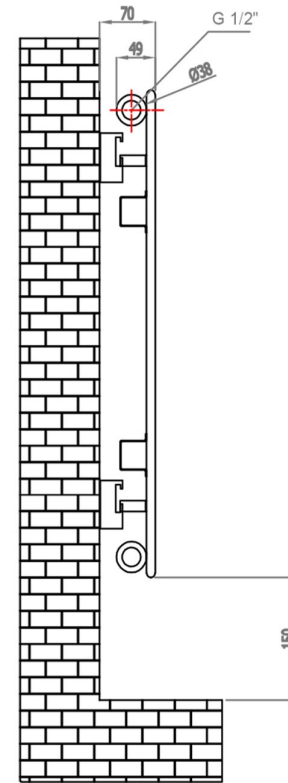

Addington Type10
600 x 1254 mm

hanger tolerance ± 3 mm

Horizontal Installation

Vertical Installation :

Tappings : 1254mm.
 Tappings from wall : 40mm.
 Distance from wall : 70mm.

Horizontal Installation :

Tappings : 550mm.
 Tappings from wall : 40mm.
 Distance from wall : 70mm.