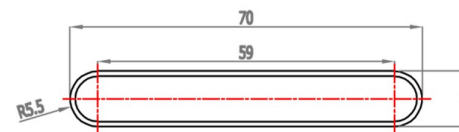

Addington Type10
600 x 1254 mm

hanger tolerance ± 3 mm

Horizontal Installation

Vertical Installation :

Tappings : 1254mm.
 Tappings from wall : 40mm.
 Distance from wall : 70mm.

Horizontal Installation :

Tappings : 550mm.
 Tappings from wall : 40mm.
 Distance from wall : 70mm.