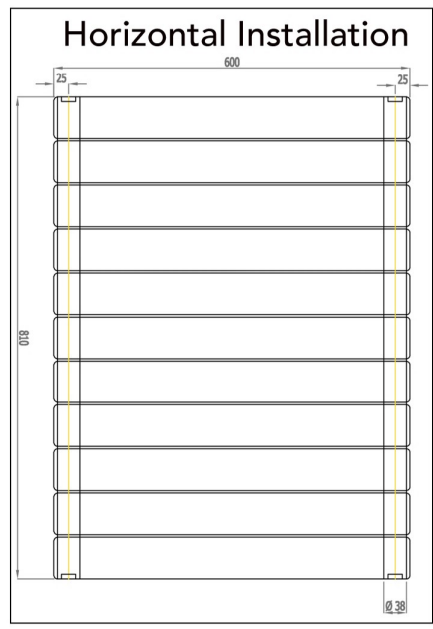

**Addington Type10
600 x 810mm**

hanger tolerance ± 3 mm

Vertical Installation :
Tappings : 810mm.
Tappings from wall : 40mm.
Distance from wall : 70mm.

Horizontal Installation :
Tappings : 550mm.
Tappings from wall : 40mm.
Distance from wall : 70mm.