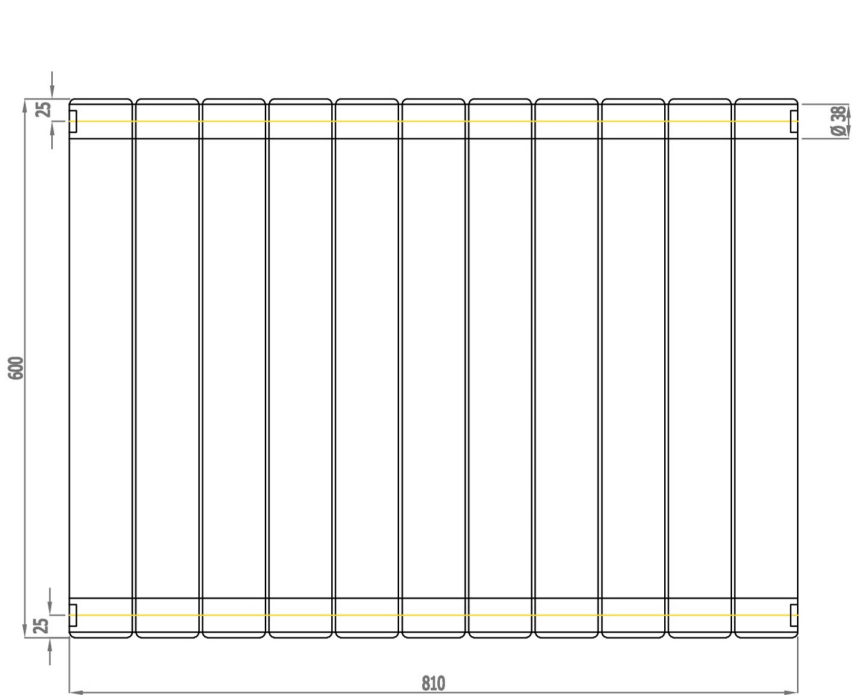

**Addington Type10
600 x 810mm**

hanger tolerance ± 3 mm

Vertical Installation :
Tappings : 810mm.
Tappings from wall : 40mm.
Distance from wall : 70mm.

Horizontal Installation :
Tappings : 550mm.
Tappings from wall : 40mm.
Distance from wall : 70mm.