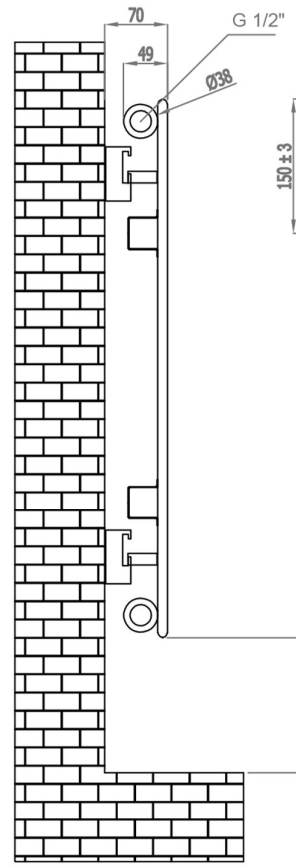

**Addington Type10
600 x 810mm**

hanger tolerance ± 3 mm

Vertical Installation :
Tappings : 810mm.
Tappings from wall : 40mm.
Distance from wall : 70mm.

Horizontal Installation :
Tappings : 550mm.
Tappings from wall : 40mm.
Distance from wall : 70mm.