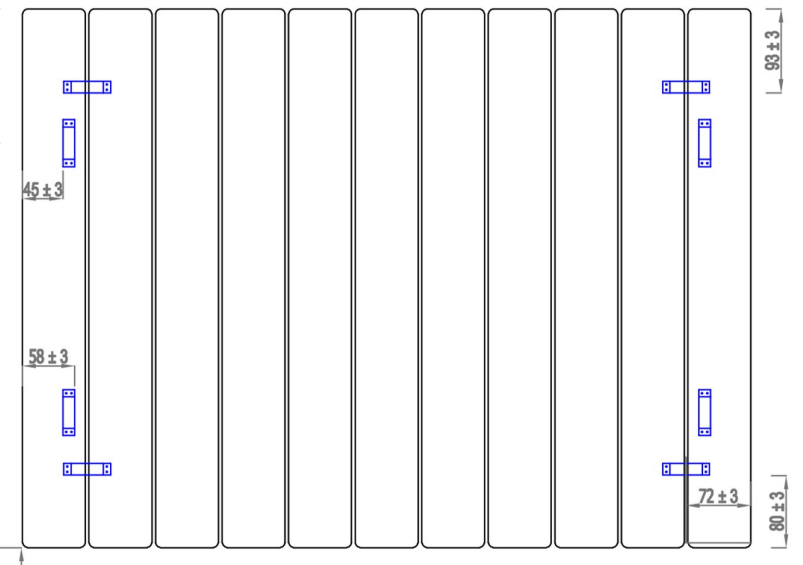

**Addington Type10
600 x 810mm**

hanger tolerance ± 3 mm

Vertical Installation :
Tappings : 810mm.
Tappings from wall : 40mm.
Distance from wall : 70mm.

Horizontal Installation :
Tappings : 550mm.
Tappings from wall : 40mm.
Distance from wall : 70mm.