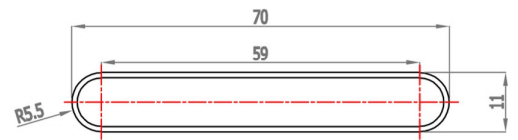

**Addington Type10
600 x 810mm**

hanger tolerance ± 3 mm

Vertical Installation :
Tappings : 810mm.
Tappings from wall : 40mm.
Distance from wall : 70mm.

Horizontal Installation :
Tappings : 550mm.
Tappings from wall : 40mm.
Distance from wall : 70mm.