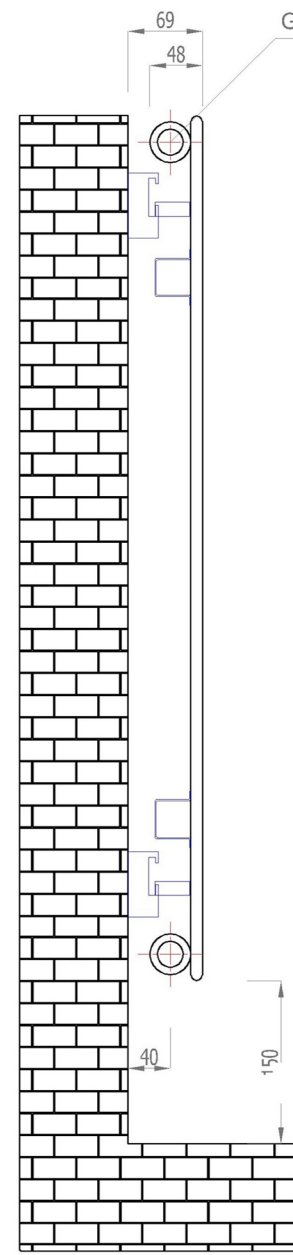

**Addington Type10**  
800 x 588 mm

**Vertical Installation**

G 1/2"

hanger tolerance  $\pm 3$  mm

**Horizontal Installation**

**Vertical Installation :**

Tappings : 588mm.  
Tappings from wall : 40mm.  
Distance from wall : 69mm.

**Horizontal Installation :**

Tappings : 750mm.  
Tappings from wall : 40mm.  
Distance from wall : 69mm.

**Eastbrook** 

Eastbrook Road, Gloucester GL4 3DB  
 Technical Helpline : 01452 317890  
 Mon - Fri / 8am - 5pm  
 Email : [technical@eastbrookco.com](mailto:technical@eastbrookco.com)