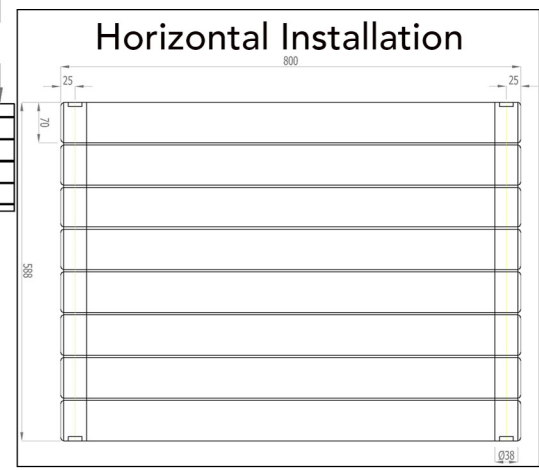

**Addington Type10**  
800 x 588 mm

**Vertical Installation**

G 1/2"

hanger tolerance  $\pm 3$  mm

**Horizontal Installation**

**Vertical Installation :**

Tappings : 588mm.  
Tappings from wall : 40mm.  
Distance from wall : 69mm.

**Horizontal Installation :**

Tappings : 750mm.  
Tappings from wall : 40mm.  
Distance from wall : 69mm.

**Eastbrook** 

Eastbrook Road, Gloucester GL4 3DB  
 Technical Helpline : 01452 317890  
 Mon - Fri / 8am - 5pm  
 Email : [technical@eastbrookco.com](mailto:technical@eastbrookco.com)