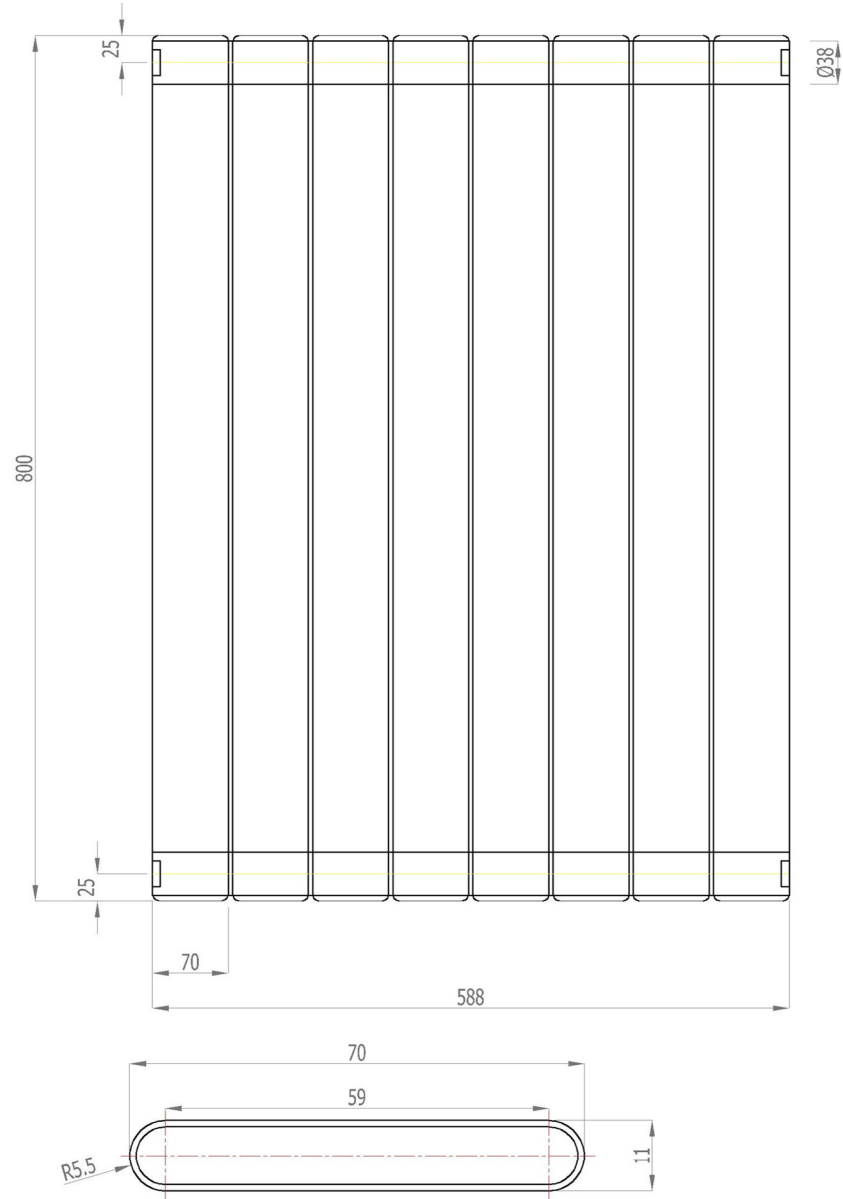

**Addington Type10**  
800 x 588 mm

**Vertical Installation**

G 1/2"

hanger tolerance  $\pm 3$  mm

**Horizontal Installation**

**Vertical Installation :**

Tappings : 588mm.  
Tappings from wall : 40mm.  
Distance from wall : 69mm.

**Horizontal Installation :**

Tappings : 750mm.  
Tappings from wall : 40mm.  
Distance from wall : 69mm.

**Eastbrook** 

Eastbrook Road, Gloucester GL4 3DB  
 Technical Helpline : 01452 317890  
 Mon - Fri / 8am - 5pm  
 Email : [technical@eastbrookco.com](mailto:technical@eastbrookco.com)