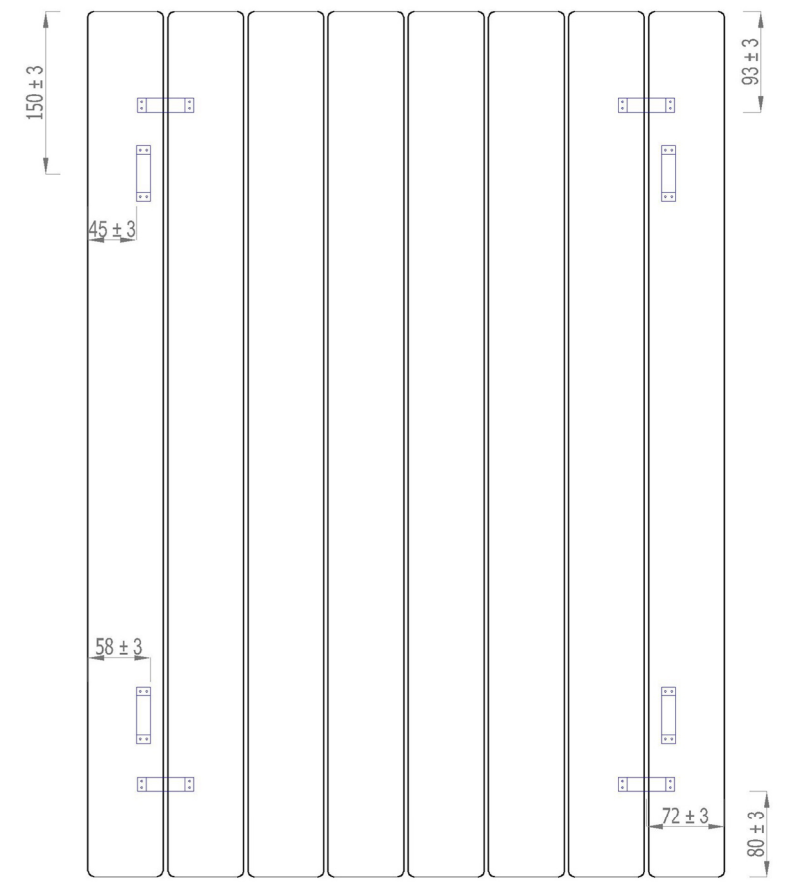

**Addington Type10**  
800 x 588 mm

**Vertical Installation**

G 1/2"

hanger tolerance  $\pm 3$  mm

**Horizontal Installation**

**Vertical Installation :**

Tappings : 588mm.  
Tappings from wall : 40mm.  
Distance from wall : 69mm.

**Horizontal Installation :**

Tappings : 750mm.  
Tappings from wall : 40mm.  
Distance from wall : 69mm.

**Eastbrook** 

Eastbrook Road, Gloucester GL4 3DB  
 Technical Helpline : 01452 317890  
 Mon - Fri / 8am - 5pm  
 Email : [technical@eastbrookco.com](mailto:technical@eastbrookco.com)