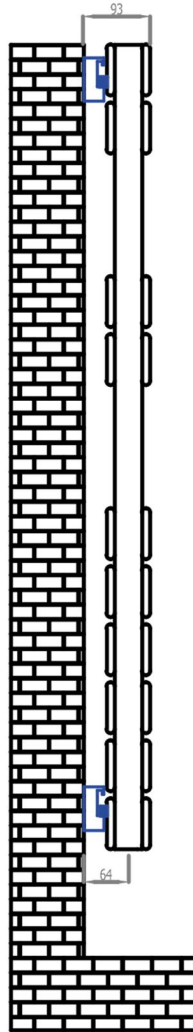

Addington Type20 Towel Rail
1110 x 500 mm

Tappings : 450mm.
Tappings from wall : 64mm.
Distance from wall : 93mm.

Eastbrook 

Eastbrook Road, Gloucester GL4 3DB

Technical Helpline : 01452 317890

Mon - Fri / 8am - 5pm