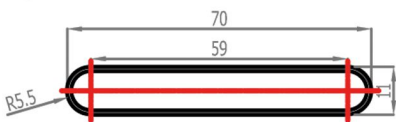

Addington Type20 Towel Rail
1110 x 500 mm

Tappings : 450mm.
Tappings from wall : 64mm.
Distance from wall : 93mm.

Eastbrook 

Eastbrook Road, Gloucester GL4 3DB

Technical Helpline : 01452 317890

Mon - Fri / 8am - 5pm