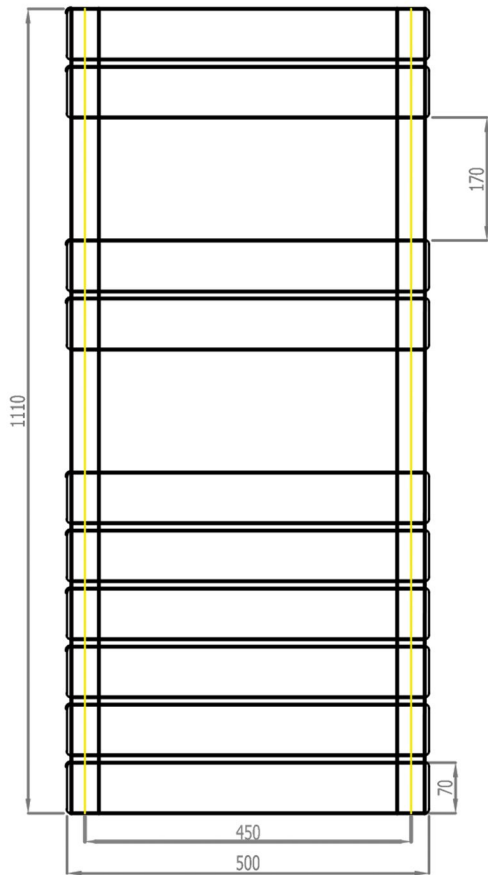

Addington Type20 Towel Rail
1110 x 500 mm

Tappings : 450mm.
Tappings from wall : 64mm.
Distance from wall : 93mm.

Eastbrook 

Eastbrook Road, Gloucester GL4 3DB

Technical Helpline : 01452 317890

Mon - Fri / 8am - 5pm