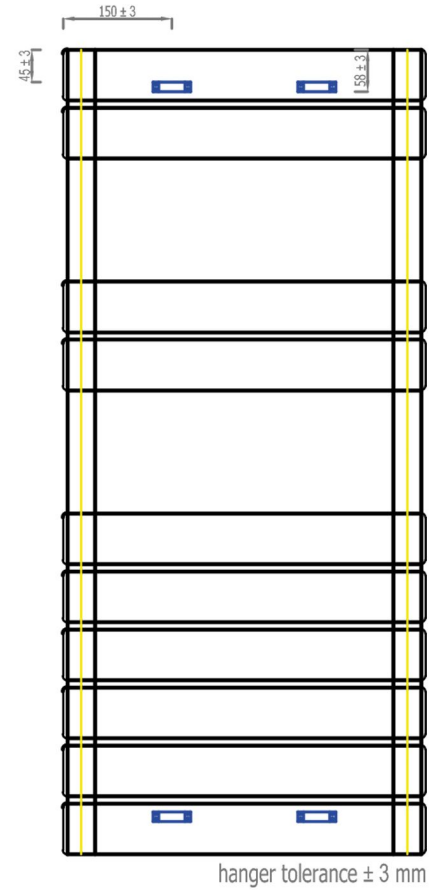

Addington Type20 Towel Rail
1110 x 500 mm

Tappings : 450mm.
Tappings from wall : 64mm.
Distance from wall : 93mm.

Eastbrook 

Eastbrook Road, Gloucester GL4 3DB

Technical Helpline : 01452 317890

Mon - Fri / 8am - 5pm