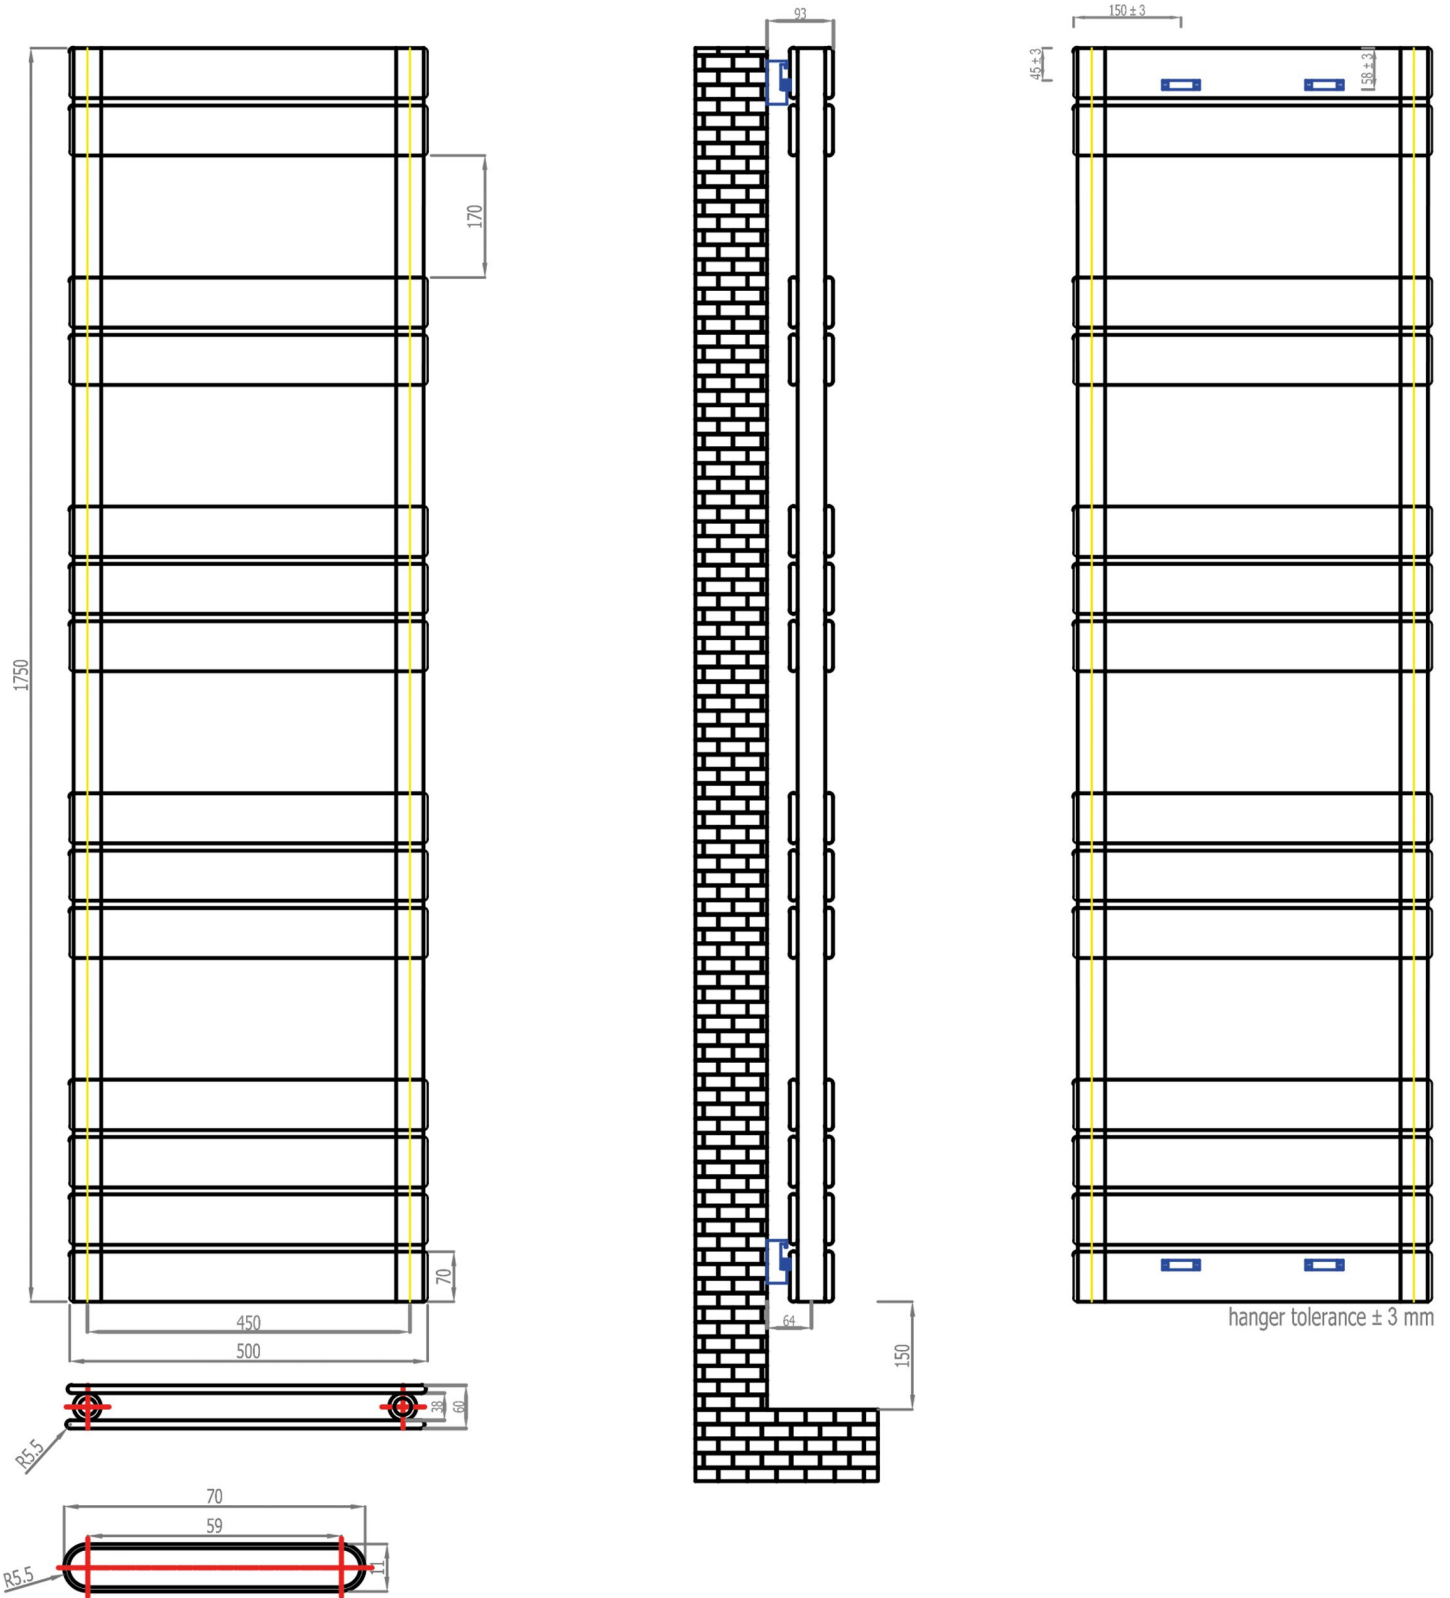

Addington Type20 Towel Rail

1750 x 500 mm

Tappings : 450mm.
 Tappings from wall : 64mm.
 Distance from wall : 93mm.

Eastbrook 

Eastbrook Road, Gloucester GL4 3DB
 Technical Helpline : 01452 317890
 Mon - Fri / 8am - 5pm
 Email : technical@eastbrookco.com