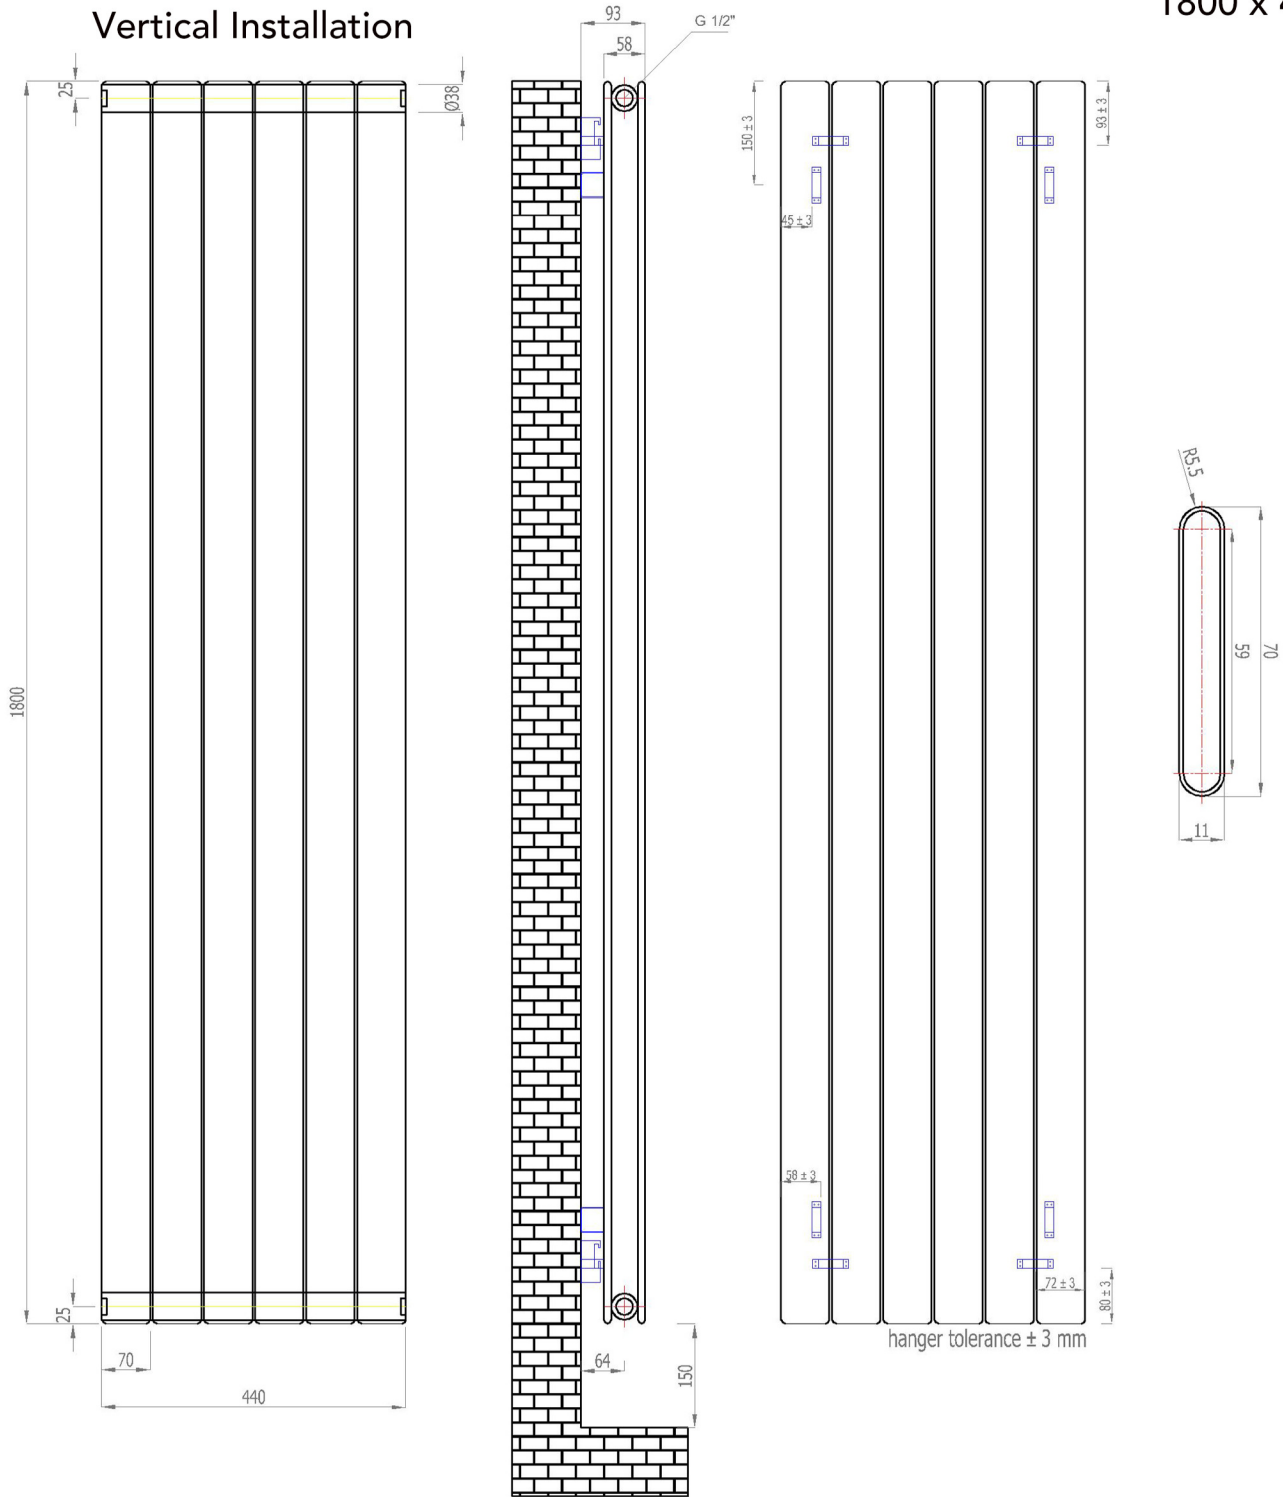

Vertical Installation

Horizontal Installation

Vertical Installation :

Tappings : 440mm.  
Tappings from wall : 64mm.  
Distance from wall : 93mm.

Horizontal Installation :

Tappings : 1750mm.  
Tappings from wall : 64mm.  
Distance from wall : 93mm.