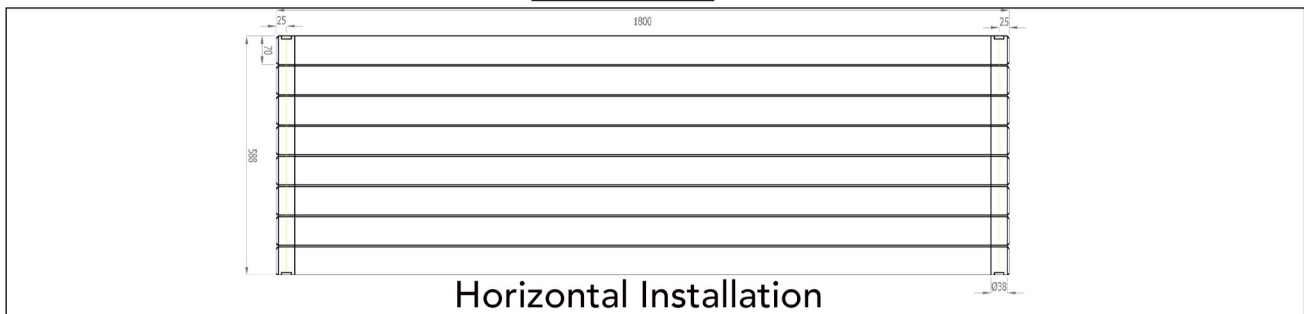

Vertical Installation

Horizontal Installation

Vertical Installation :

Tappings : 588mm.
Tappings from wall : 64mm.
Distance from wall : 93mm.

Horizontal Installation :

Tappings : 1750mm.
Tappings from wall : 64mm.
Distance from wall : 93mm.