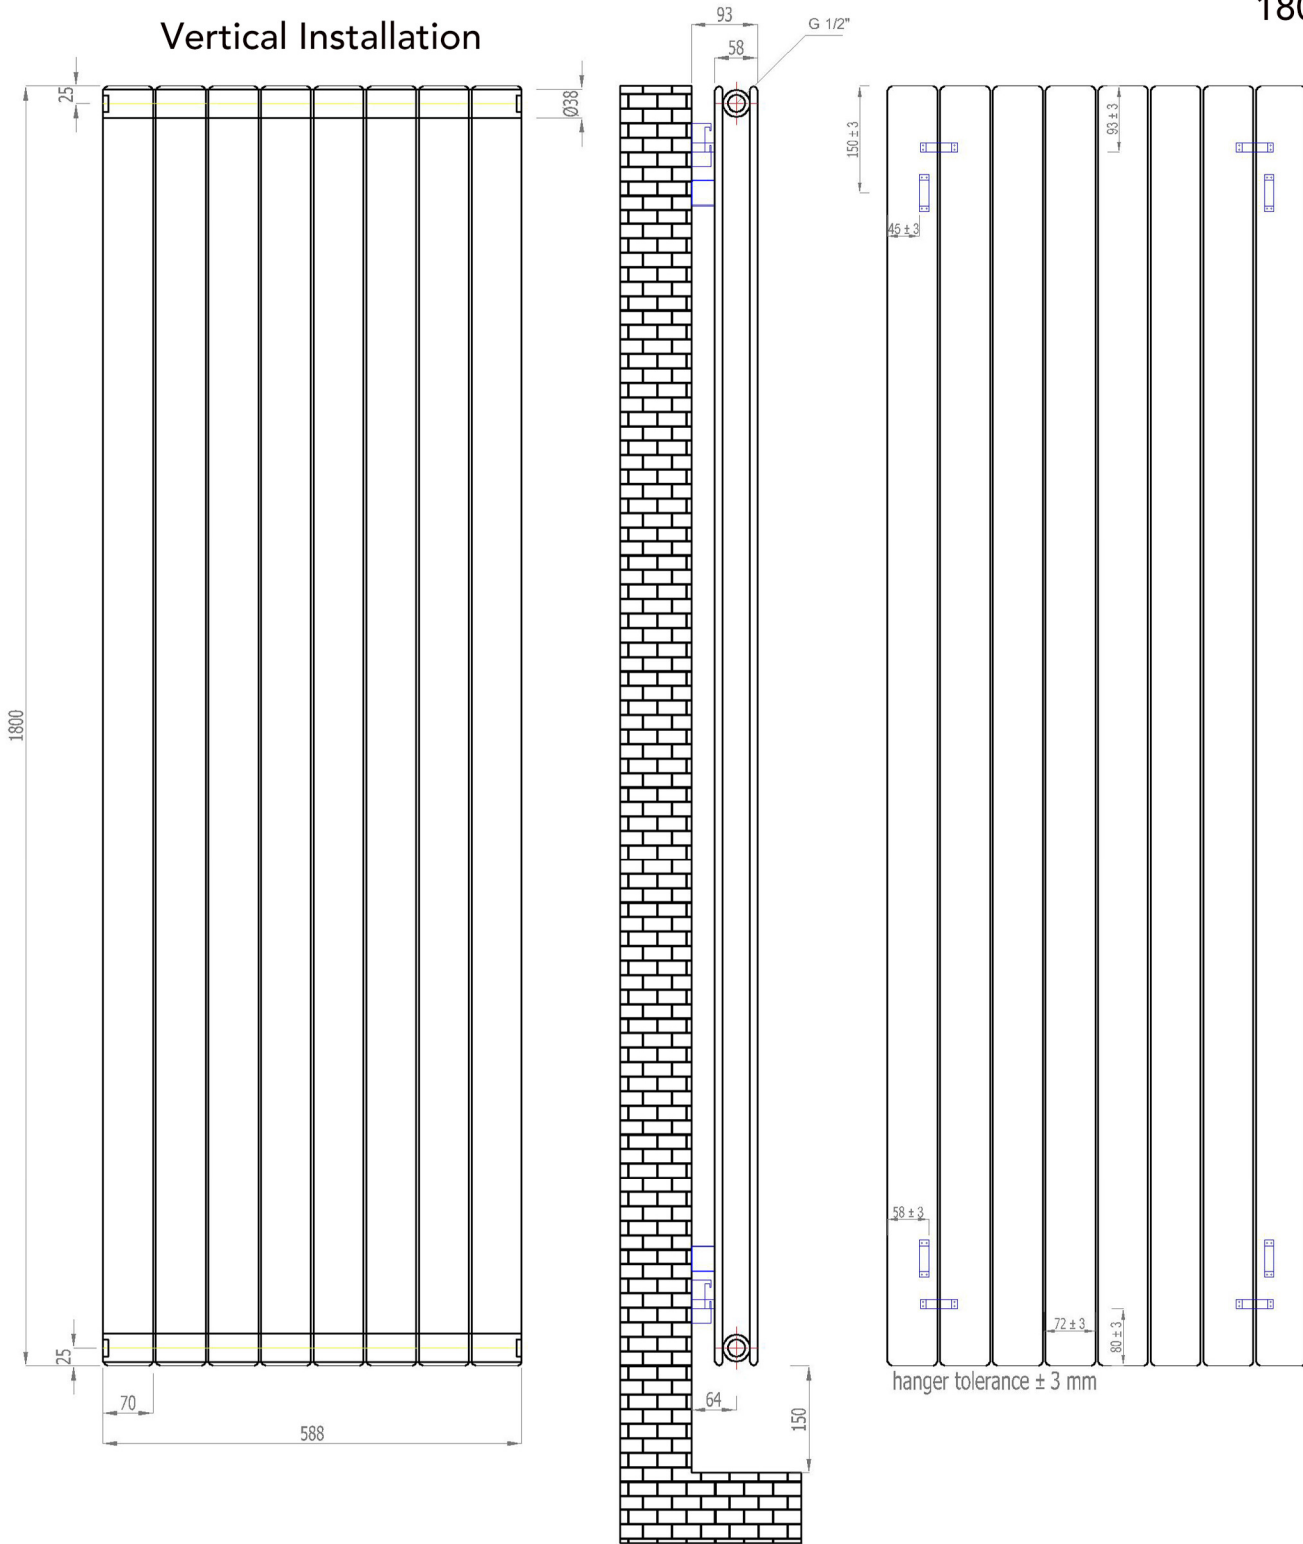

Vertical Installation

Horizontal Installation

Vertical Installation :

Tappings : 588mm.
Tappings from wall : 64mm.
Distance from wall : 93mm.

Horizontal Installation :

Tappings : 1750mm.
Tappings from wall : 64mm.
Distance from wall : 93mm.