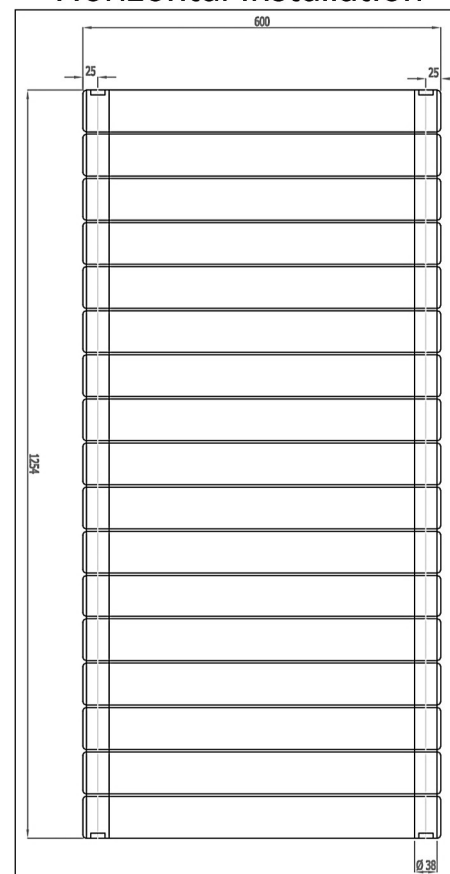

Vertical Installation

Horizontal Installation

Vertical Installation :
Tappings : 1254mm.
Tappings from wall : 63mm.
Distance from wall : 93mm.

Horizontal Installation :
Tappings : 550mm.
Tappings from wall : 63mm.
Distance from wall : 93mm.