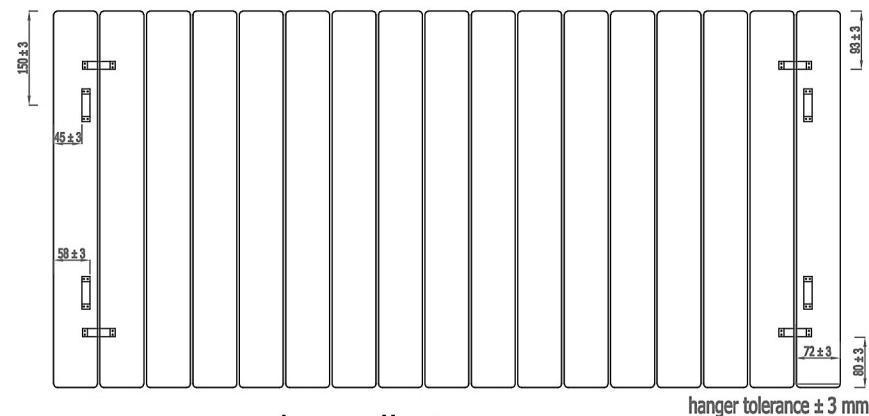

Vertical Installation

Horizontal Installation

Vertical Installation :
Tappings : 1254mm.
Tappings from wall : 63mm.
Distance from wall : 93mm.

Horizontal Installation :
Tappings : 550mm.
Tappings from wall : 63mm.
Distance from wall : 93mm.