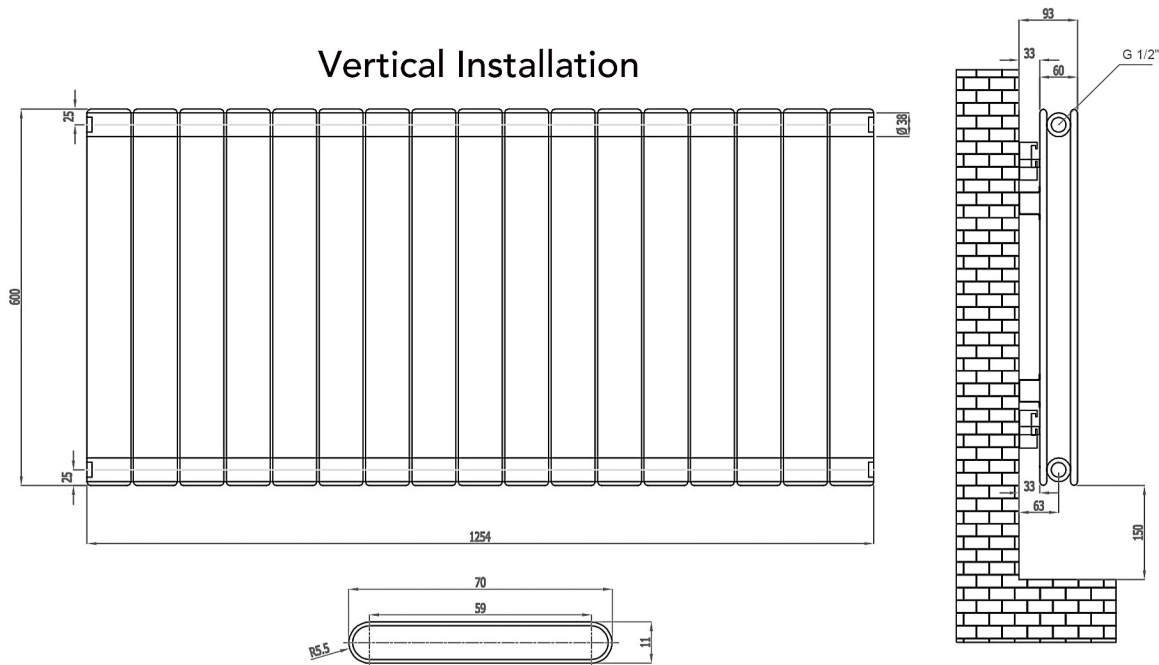

Vertical Installation

Horizontal Installation

Vertical Installation :
Tappings : 1254mm.
Tappings from wall : 63mm.
Distance from wall : 93mm.

Horizontal Installation :
Tappings : 550mm.
Tappings from wall : 63mm.
Distance from wall : 93mm.