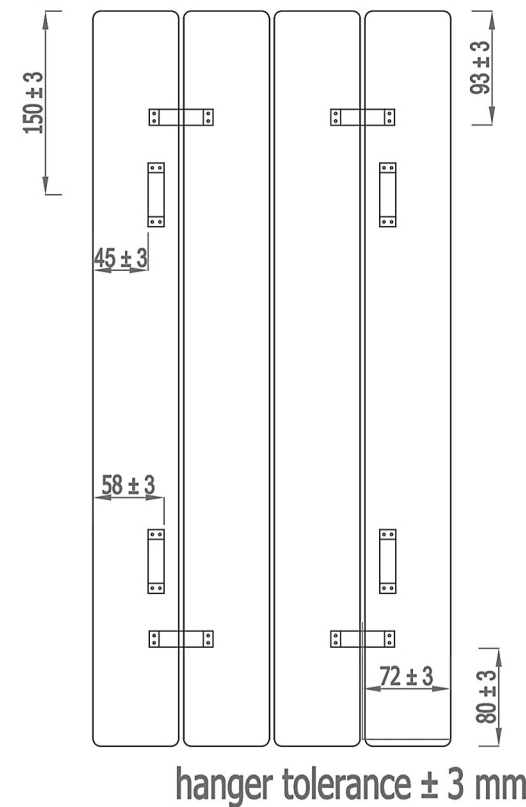

Vertical Installation

Horizontal Installation

Vertical Installation :
Tappings : 292mm.
Tappings from wall : 63mm.
Distance from wall : 93mm.

Horizontal Installation :
Tappings : 550mm.
Tappings from wall : 63mm.
Distance from wall : 93mm.