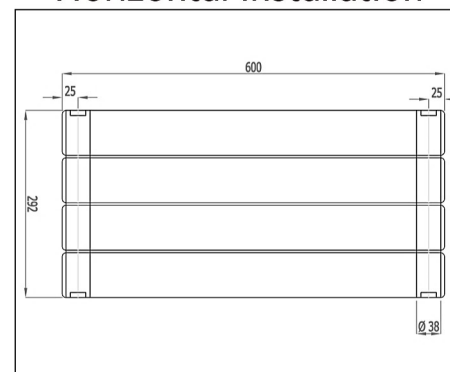

Vertical Installation

Horizontal Installation

Vertical Installation :
Tappings : 292mm.
Tappings from wall : 63mm.
Distance from wall : 93mm.

Horizontal Installation :
Tappings : 550mm.
Tappings from wall : 63mm.
Distance from wall : 93mm.