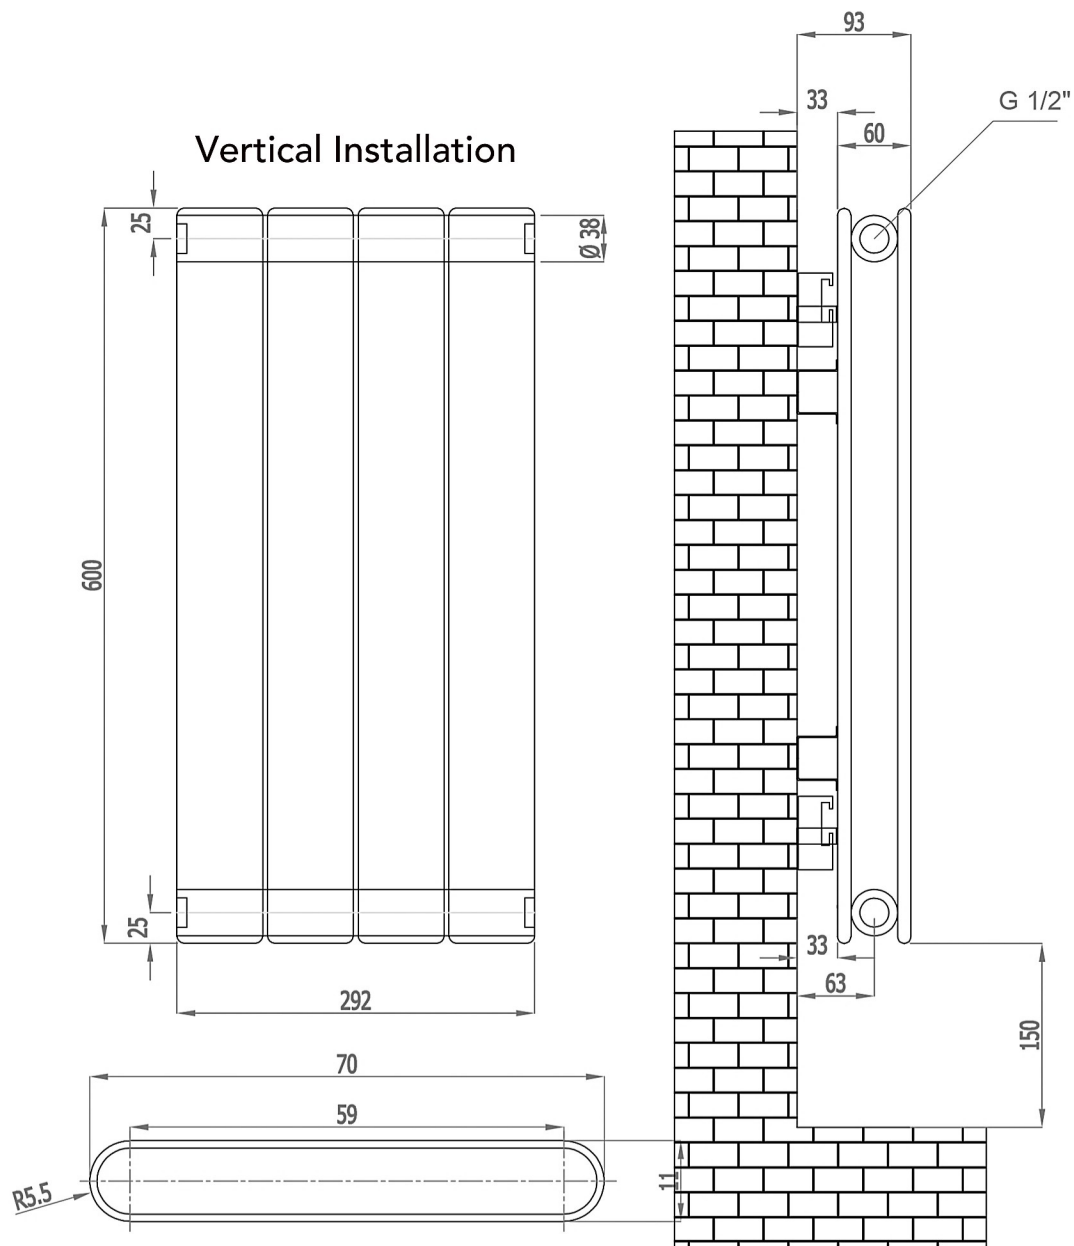

Vertical Installation

Horizontal Installation

Vertical Installation :
Tappings : 292mm.
Tappings from wall : 63mm.
Distance from wall : 93mm.

Horizontal Installation :
Tappings : 550mm.
Tappings from wall : 63mm.
Distance from wall : 93mm.