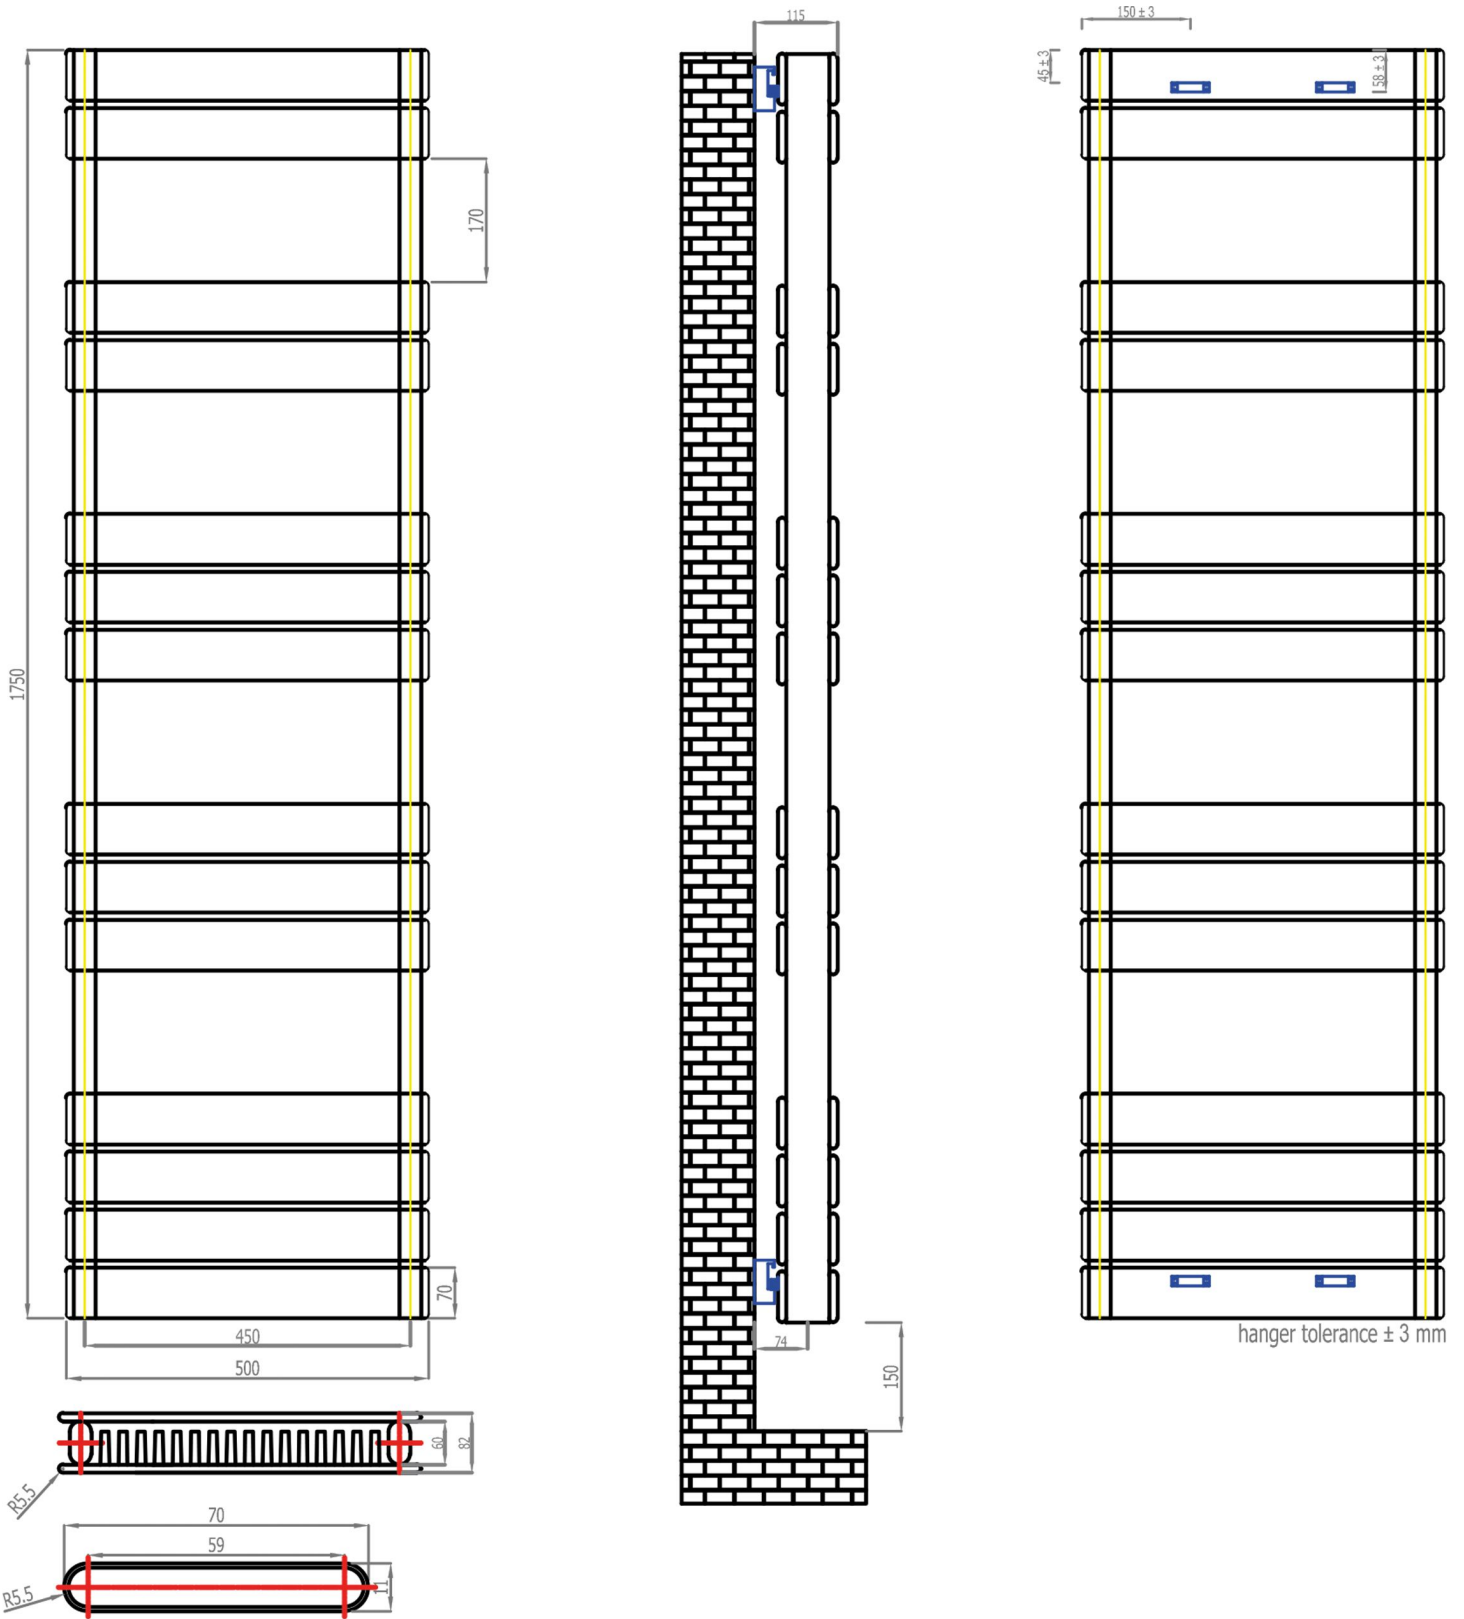

Addington Type21 Towel Rail
1750 x 500 mm

Tappings : 450mm.
Tappings from wall : 74mm.
Distance from wall : 115mm.

Eastbrook 

Eastbrook Road, Gloucester GL4 3DB
 Technical Helpline : 01452 317890
 Mon - Fri / 8am - 5pm
 Email : technical@eastbrookco.com