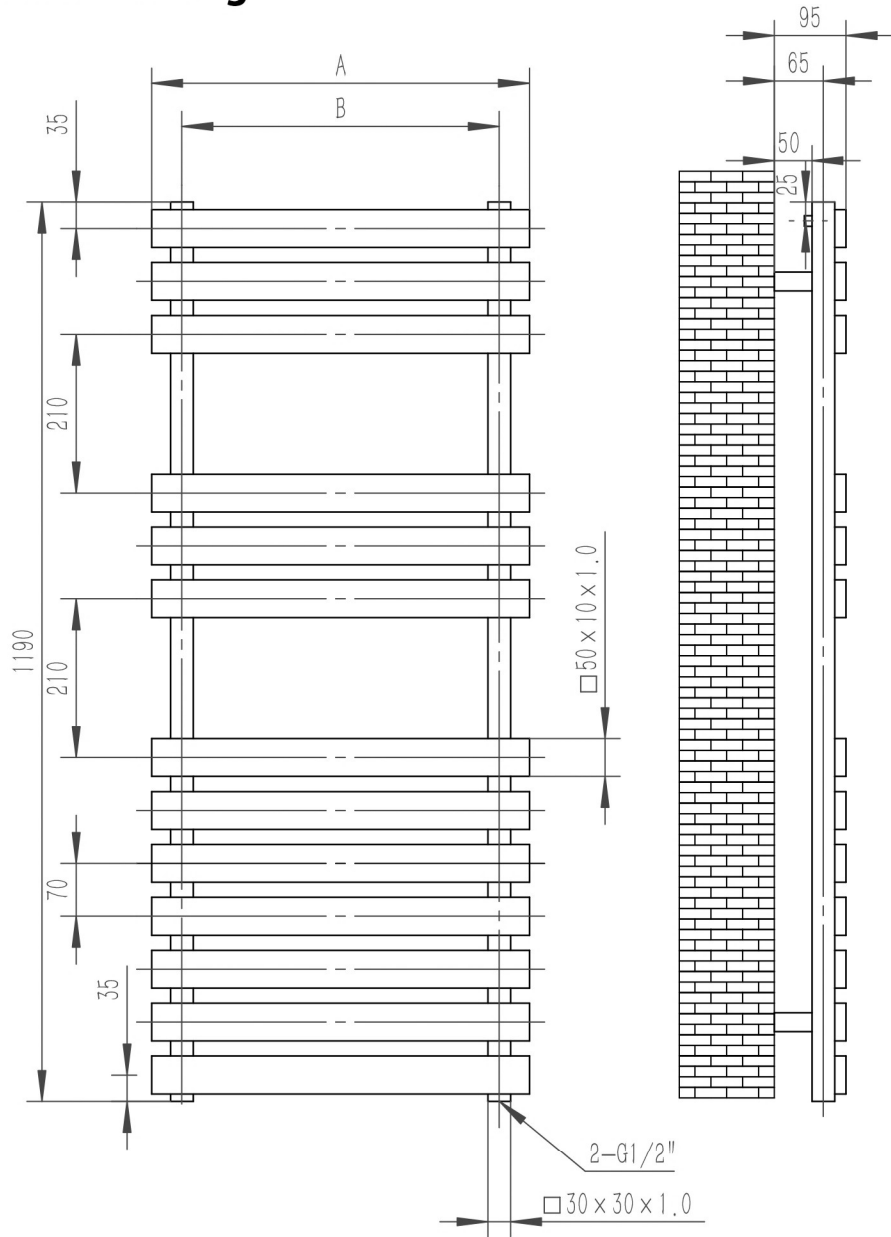

Biava Flat Stainless Steel Towel Rail

Technical Drawing

A	B	C
500	420	420
600	520	520

Eastbrook 

Eastbrook Road, Gloucester GL4 3DB
 Technical Helpline : 01452 317890
 Mon - Fri / 8am - 5pm
 Email : technical@eastbrookco.com