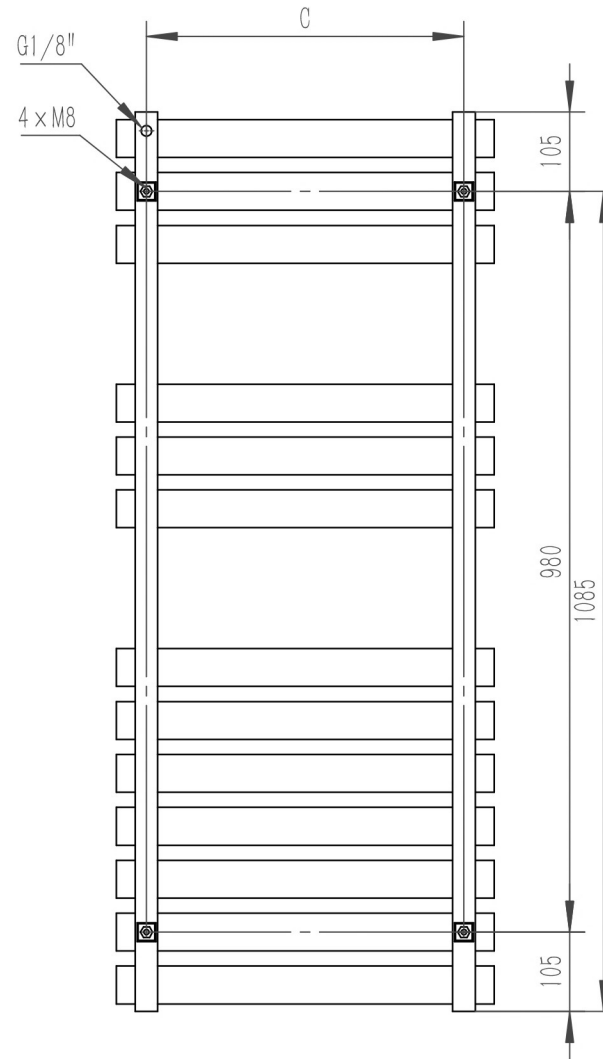

Biava Flat Stainless Steel Towel Rail

Technical Drawing

A	B	C
500	420	420
600	520	520

Eastbrook 

Eastbrook Road, Gloucester GL4 3DB
 Technical Helpline : 01452 317890
 Mon - Fri / 8am - 5pm
 Email : technical@eastbrookco.com