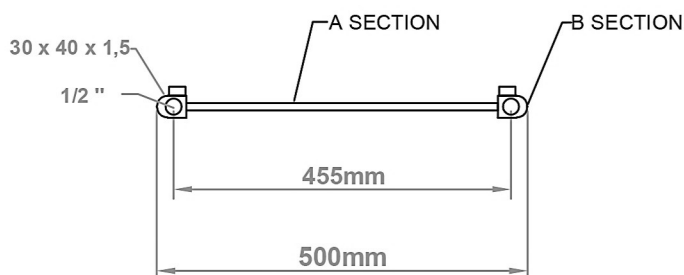

Defford 1800 x 500mm. Technical Drawing

A SECTION

B SECTION

scale: 1/5

Eastbrook

Eastbrook Road, Gloucester GL4 3DB

Technical Helpline : 01452 317890

Mon - Fri / 8am - 5pm