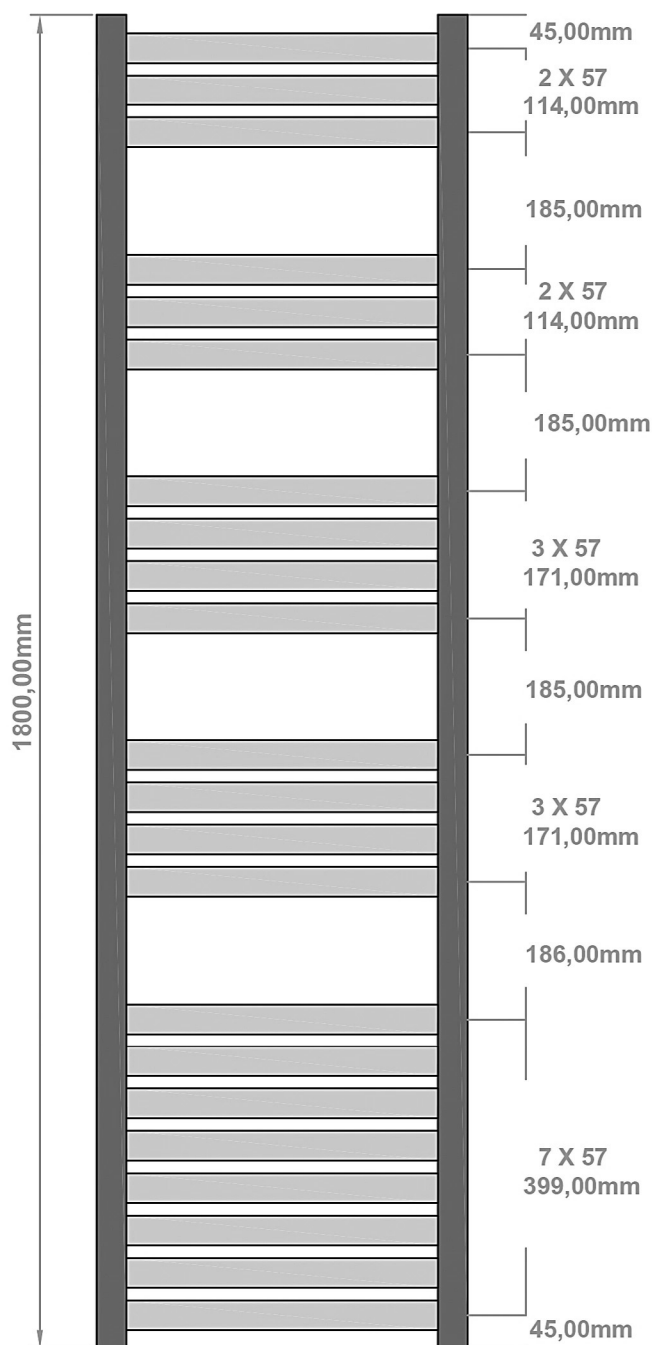

Defford 1800 x 500mm. Technical Drawing

A SECTION

B SECTION

scale: 1/5

Eastbrook

Eastbrook Road, Gloucester GL4 3DB

Technical Helpline : 01452 317890

Mon - Fri / 8am - 5pm