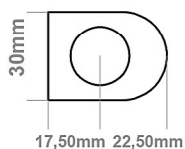

Defford 1800 x 500mm. Technical Drawing

A SECTION

B SECTION

scale: 1/5

Eastbrook

Eastbrook Road, Gloucester GL4 3DB

Technical Helpline : 01452 317890

Mon - Fri / 8am - 5pm