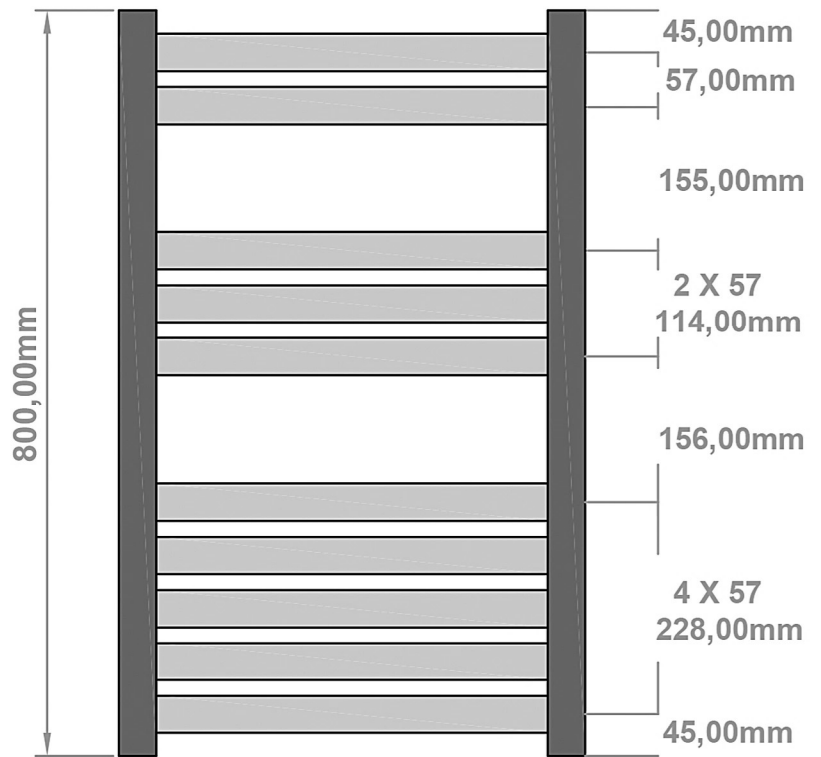

Defford 800 x 500mm. Technical Drawing

A SECTION

B SECTION

scale: 1/5