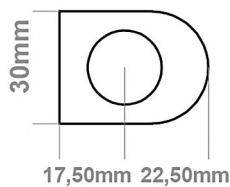

Defford 800 x 500mm. Technical Drawing

A SECTION

B SECTION

scale: 1/5