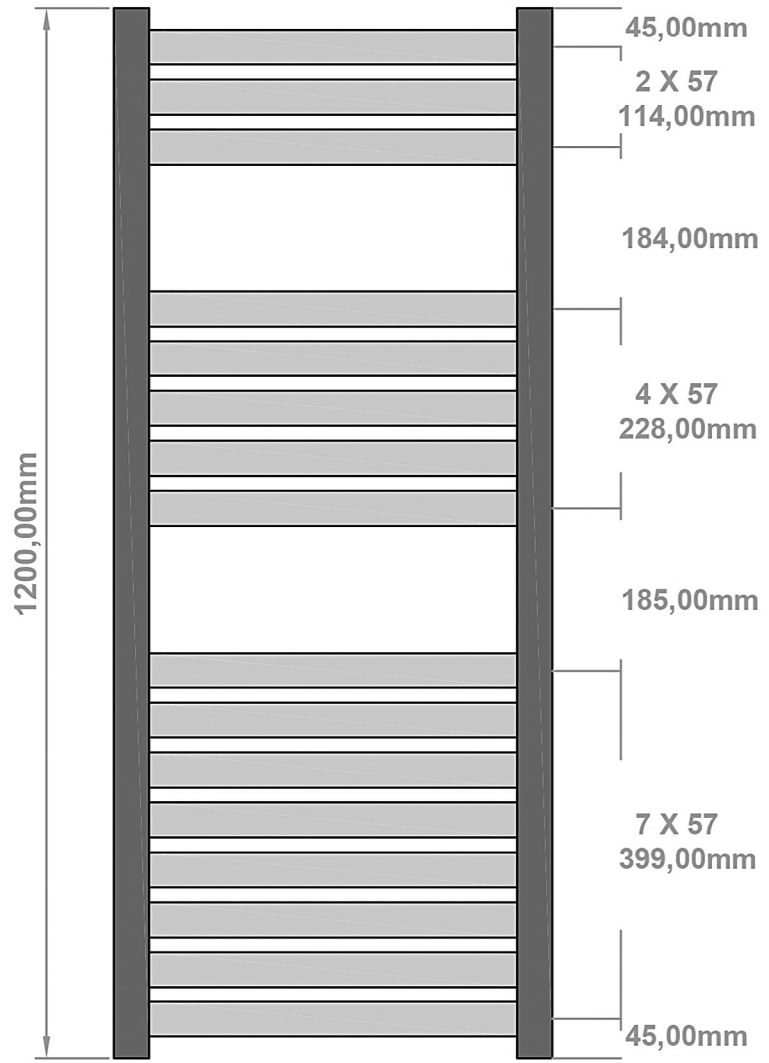

Defford 1200 x 500mm. Technical Drawing

A SECTION

B SECTION

scale: 1/5