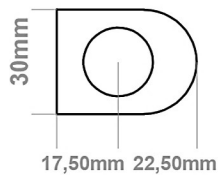

Defford 1200 x 500mm. Technical Drawing

A SECTION

B SECTION

scale: 1/5