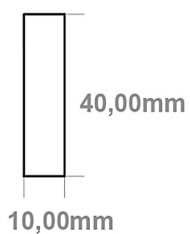

Defford 800 x 600mm. Technical Drawing

A SECTION

B SECTION

scale: 1/5