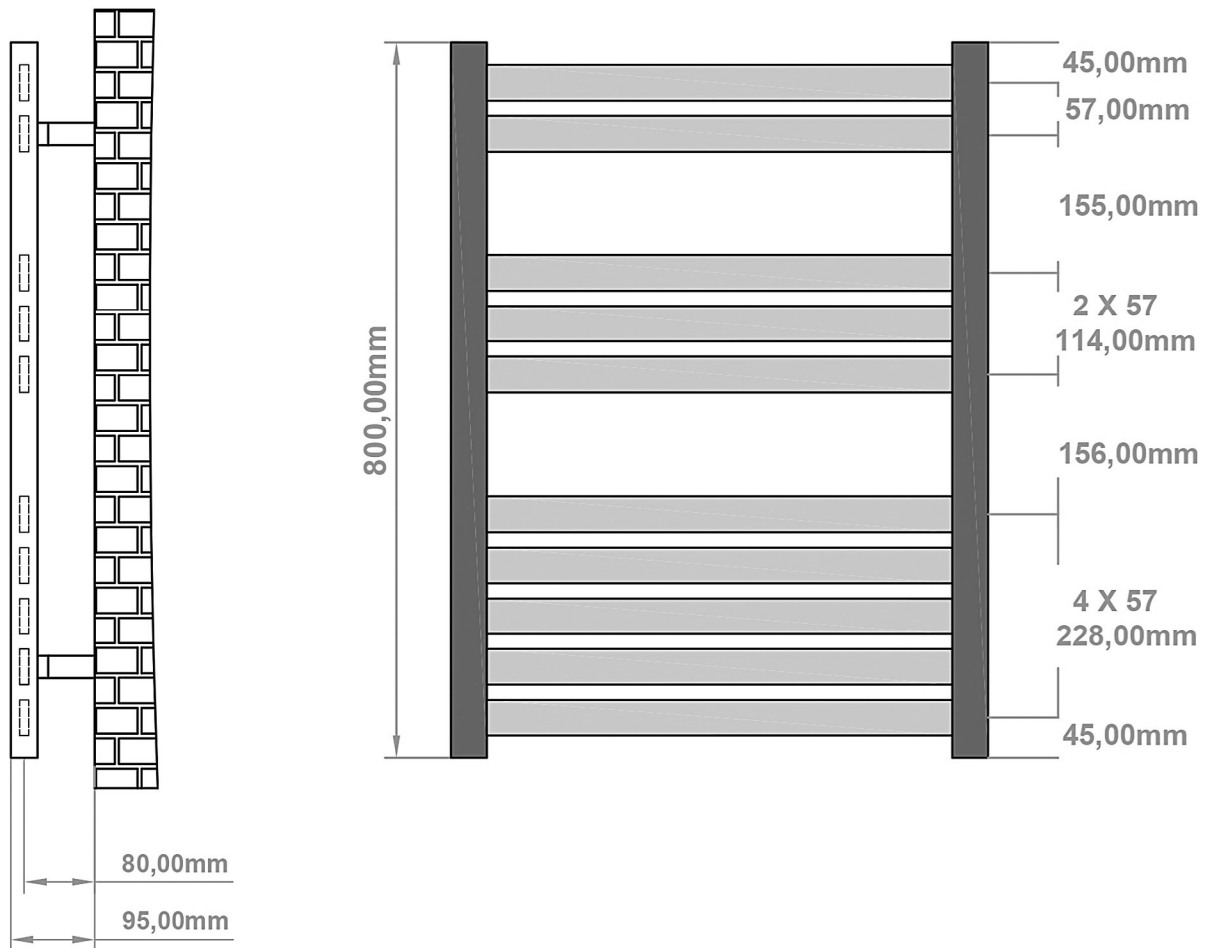

Defford 800 x 600mm. Technical Drawing

A SECTION

B SECTION

scale: 1/5