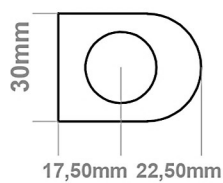

Defford 800 x 600mm. Technical Drawing

A SECTION

B SECTION

scale: 1/5