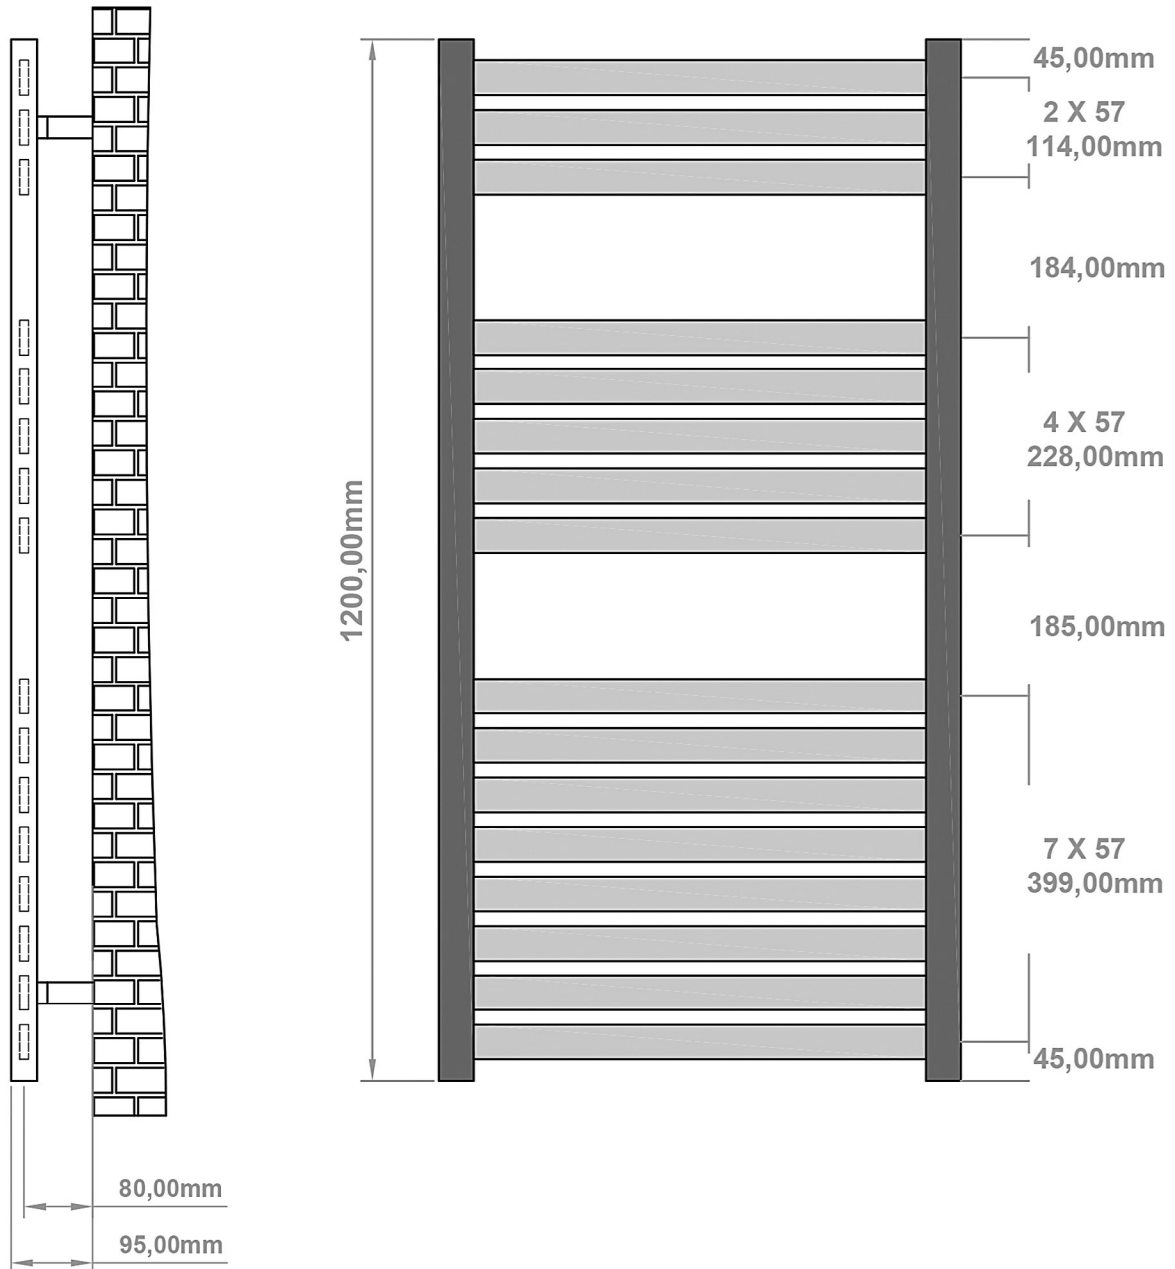

Defford 1200 x 600mm. Technical Drawing

A SECTION

B SECTION

scale: 1/5