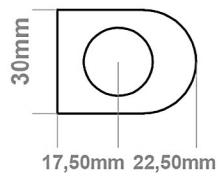

Defford 1200 x 600mm. Technical Drawing

A SECTION

B SECTION

scale: 1/5