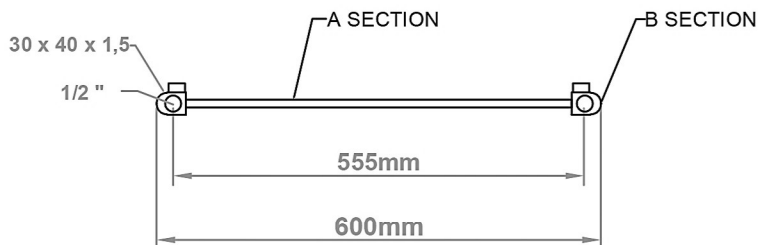

Defford 1800 x 600mm. Technical Drawing

A SECTION

B SECTION

scale: 1/5

Eastbrook 

Eastbrook Road, Gloucester GL4 3DB

Technical Helpline : 01452 317890

Mon - Fri / 8am - 5pm