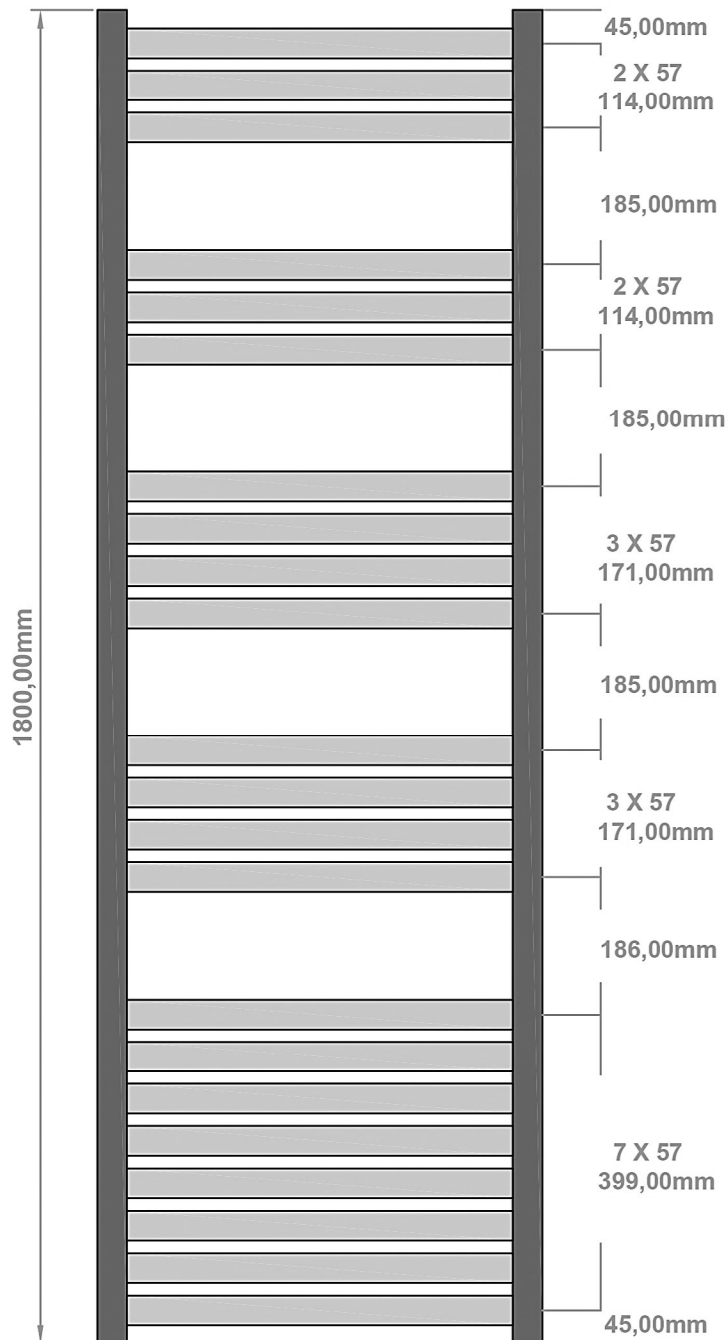

Defford 1800 x 600mm. Technical Drawing

A SECTION

B SECTION

scale: 1/5

Eastbrook 

Eastbrook Road, Gloucester GL4 3DB

Technical Helpline : 01452 317890

Mon - Fri / 8am - 5pm