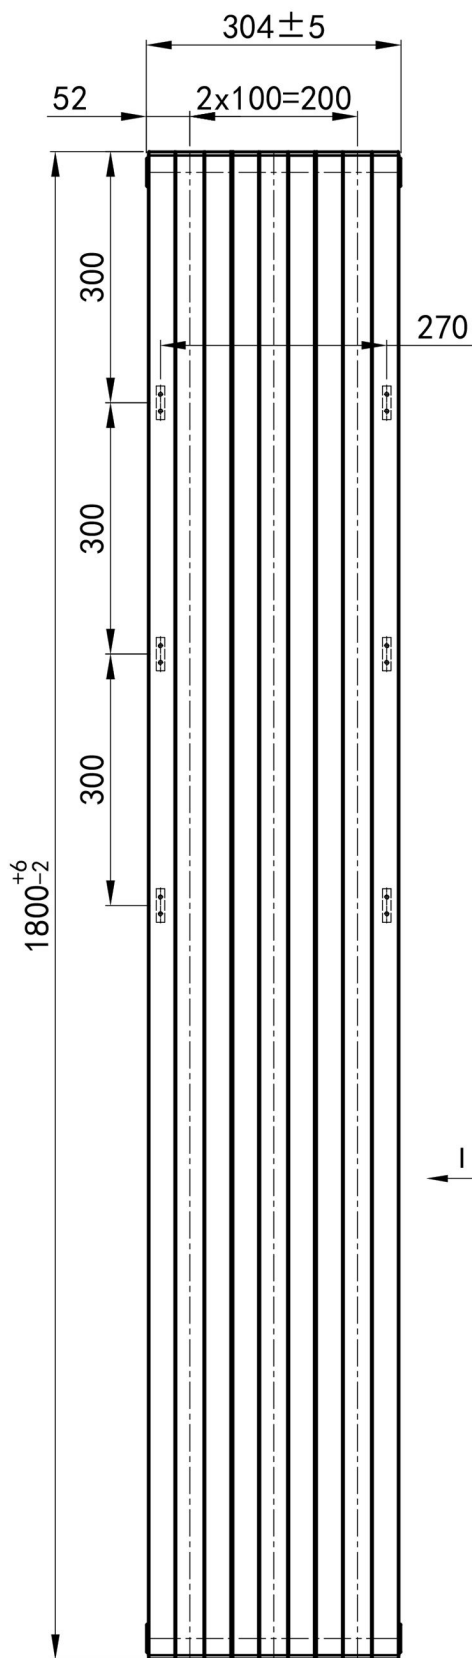

Derwent Dry Element Aluminium Radiator 1800x304mm. Technical Drawing

Unit: mm

Eastbrook

Eastbrook Road, Gloucester GL4 3DB

Technical Helpline : 01452 317890

Mon - Fri / 8am - 5pm

Email : technical@eastbrookco.com