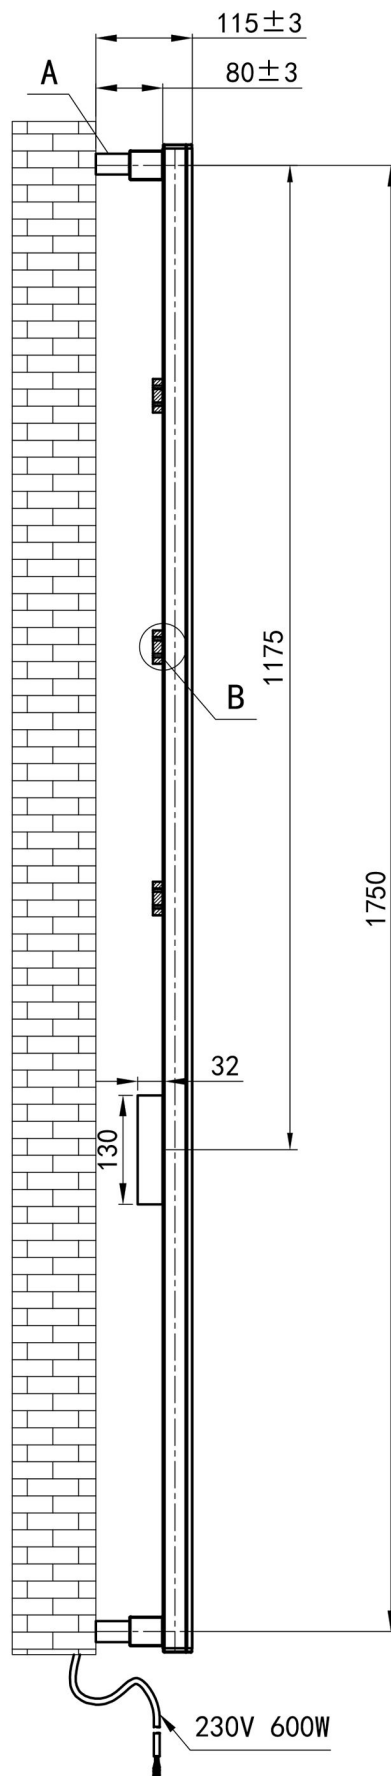

Derwent Dry Element Aluminium Radiator 1800x304mm. Technical Drawing

Unit: mm

Eastbrook

Eastbrook Road, Gloucester GL4 3DB

Technical Helpline : 01452 317890

Mon - Fri / 8am - 5pm

Email : technical@eastbrookco.com