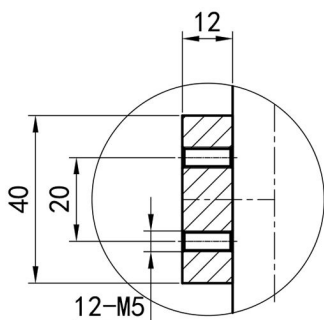

Derwent Dry Element Aluminium Radiator 1800x304mm. Technical Drawing

Unit: mm

Eastbrook

Eastbrook Road, Gloucester GL4 3DB

Technical Helpline : 01452 317890

Mon - Fri / 8am - 5pm

Email : technical@eastbrookco.com