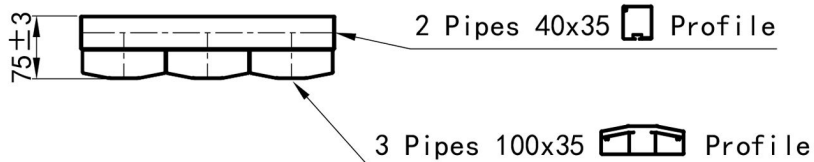

Derwent Dry Element Aluminium Radiator 1800x304mm. Technical Drawing

Unit: mm

Eastbrook

Eastbrook Road, Gloucester GL4 3DB

Technical Helpline : 01452 317890

Mon - Fri / 8am - 5pm

Email : technical@eastbrookco.com