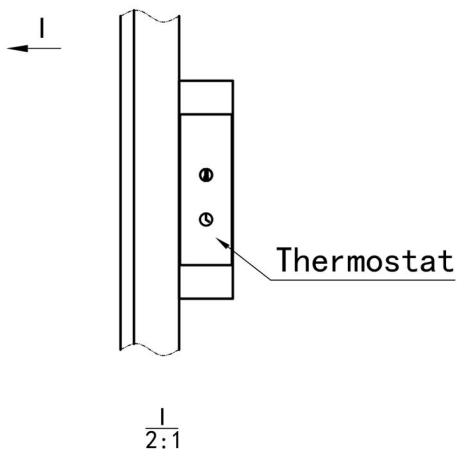

Derwent Dry Element Aluminium Radiator 1800x304mm. Technical Drawing

Unit: mm

Eastbrook

Eastbrook Road, Gloucester GL4 3DB

Technical Helpline : 01452 317890

Mon - Fri / 8am - 5pm

Email : technical@eastbrookco.com