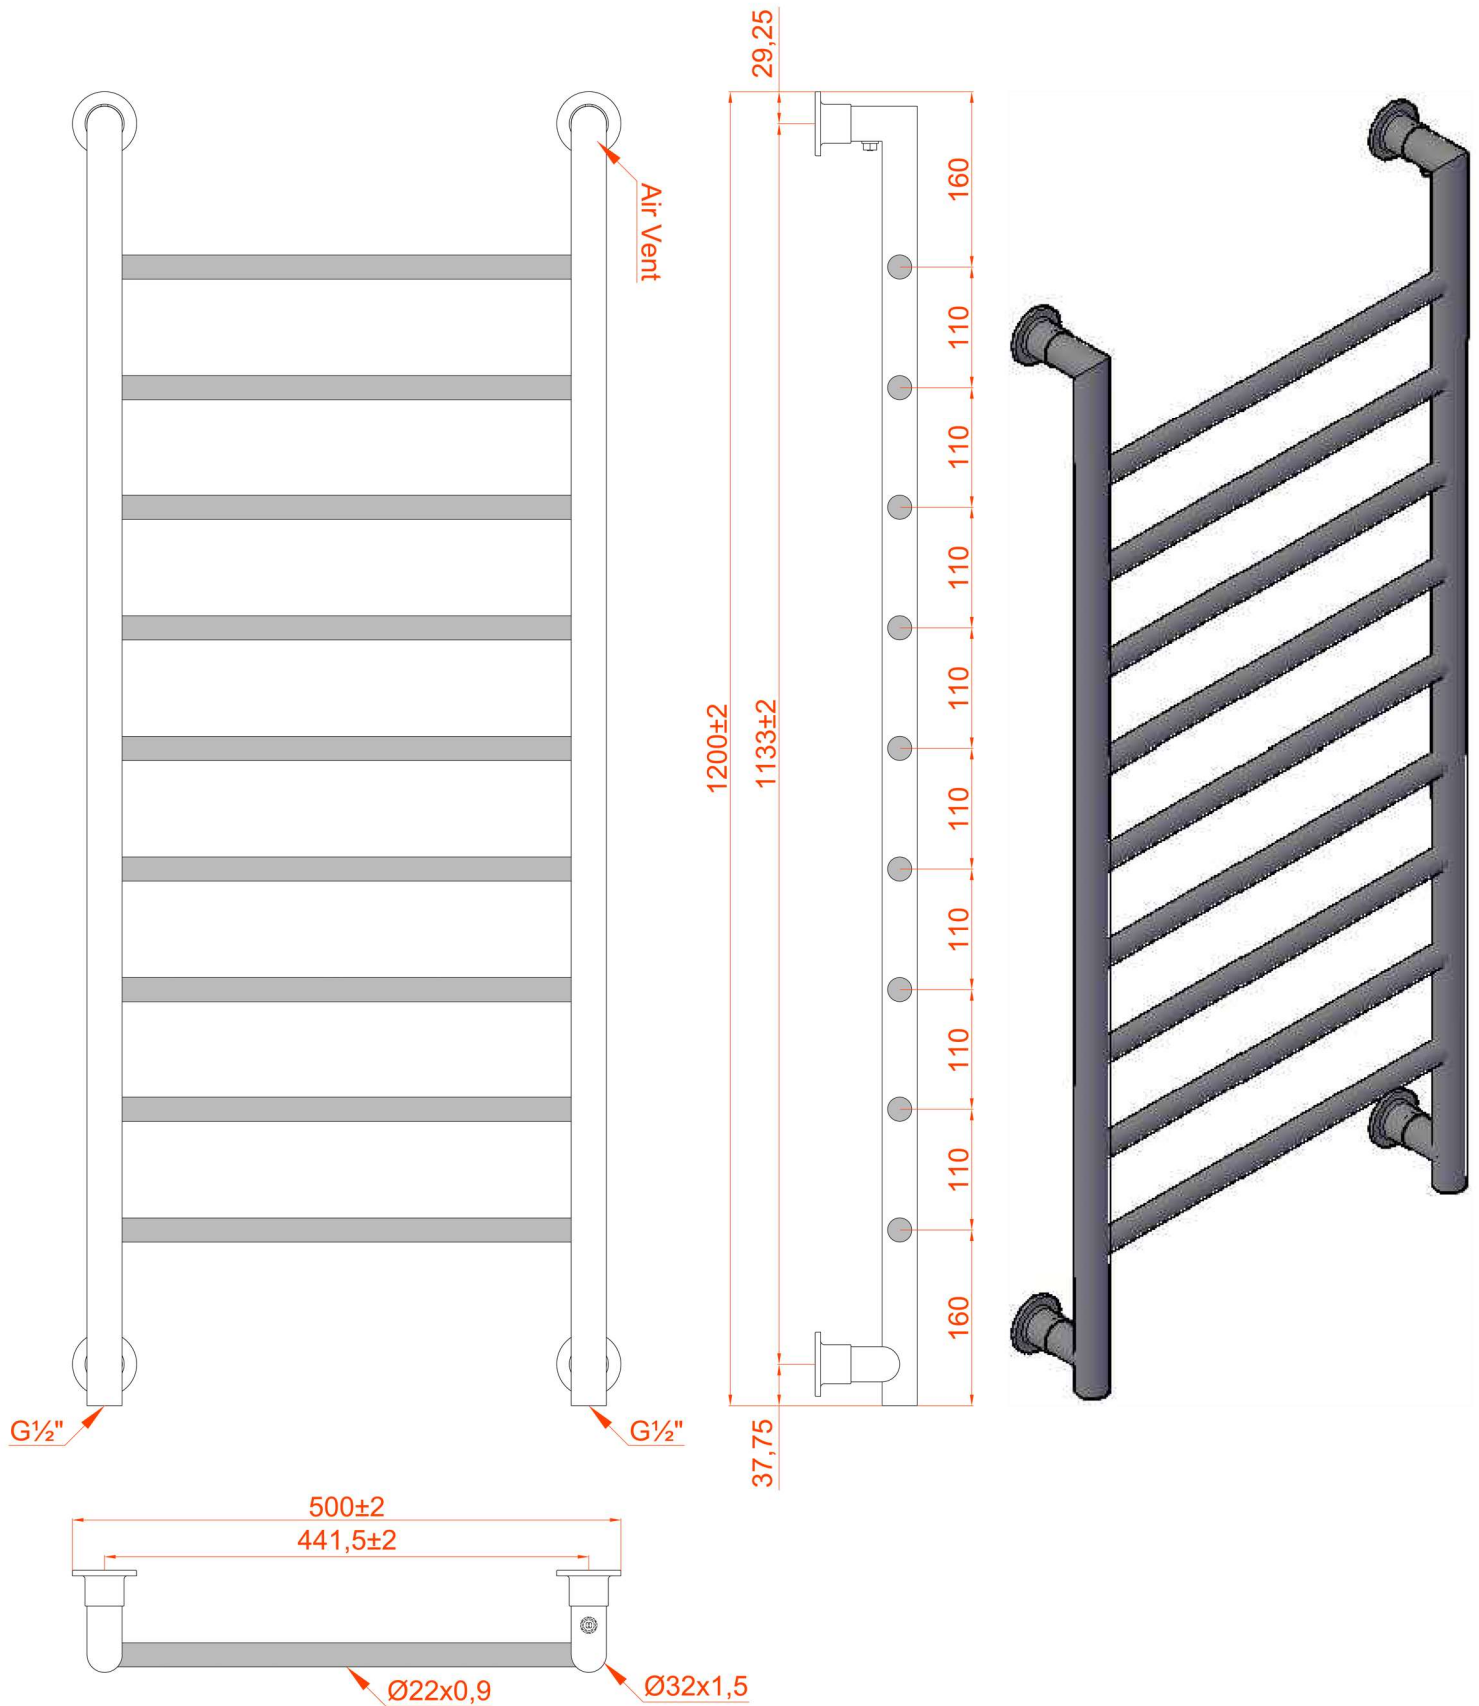

Eshton 1200 x 500mm. Technical Drawing

* Element can only be fitted on the right hand side.