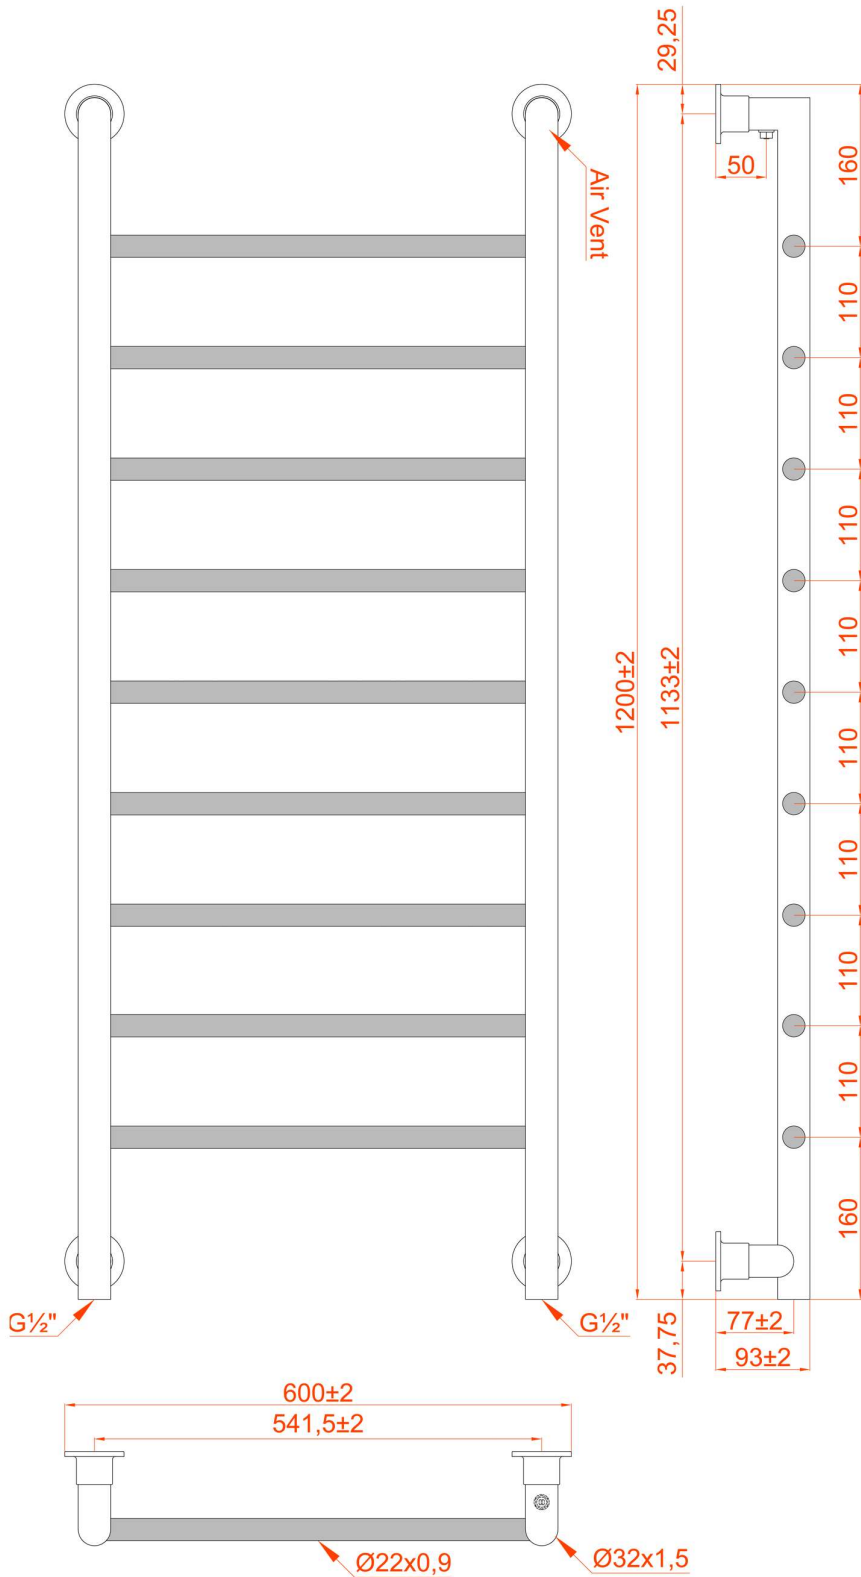

Eshton 1200 x 600mm.

Technical Drawing

* Element can only be fitted on the right hand side.

Eastbrook 

Eastbrook Road, Gloucester GL4 3DB
 Technical Helpline : 01452 317890
 Mon - Fri / 8am - 5pm
 Email : technical@eastbrookco.com