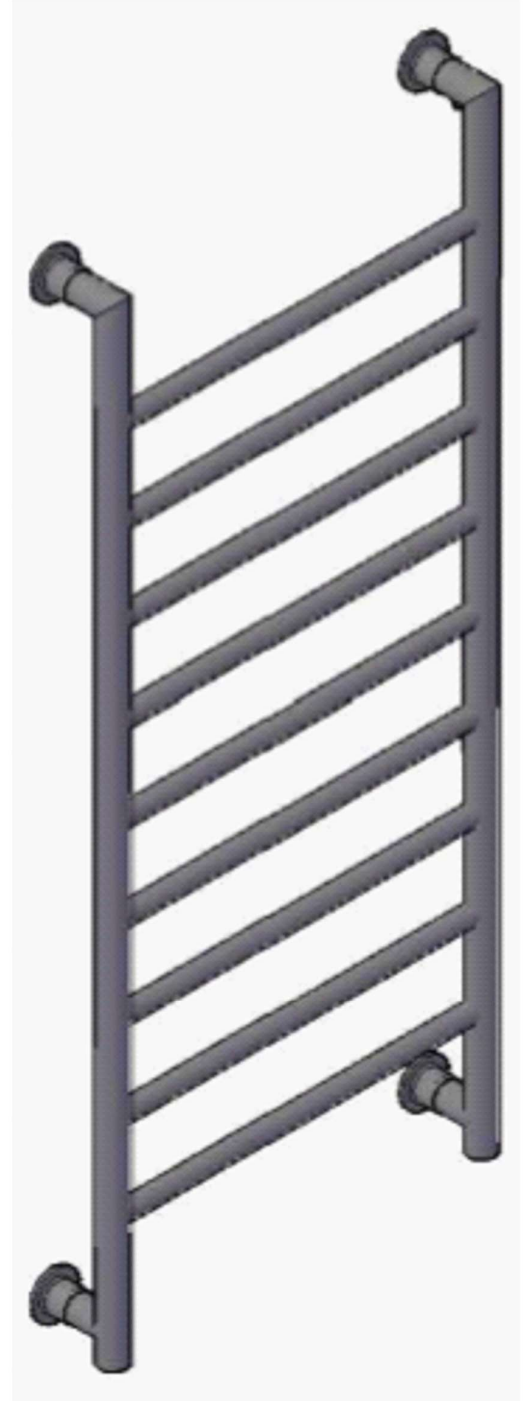

Eshton 1200 x 600mm.

Technical Drawing

* Element can only be fitted on the right hand side.

Eastbrook 

Eastbrook Road, Gloucester GL4 3DB
 Technical Helpline : 01452 317890
 Mon - Fri / 8am - 5pm
 Email : technical@eastbrookco.com