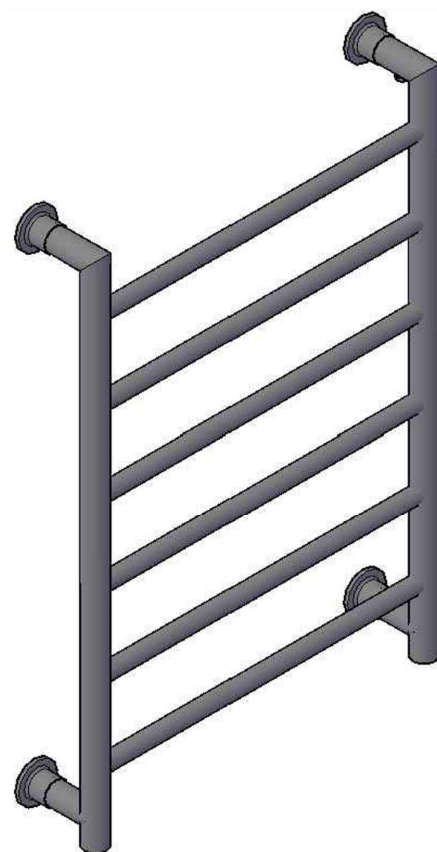

Eshton 800 x 500mm. Technical Drawing

* Element can only be fitted on the right hand side.