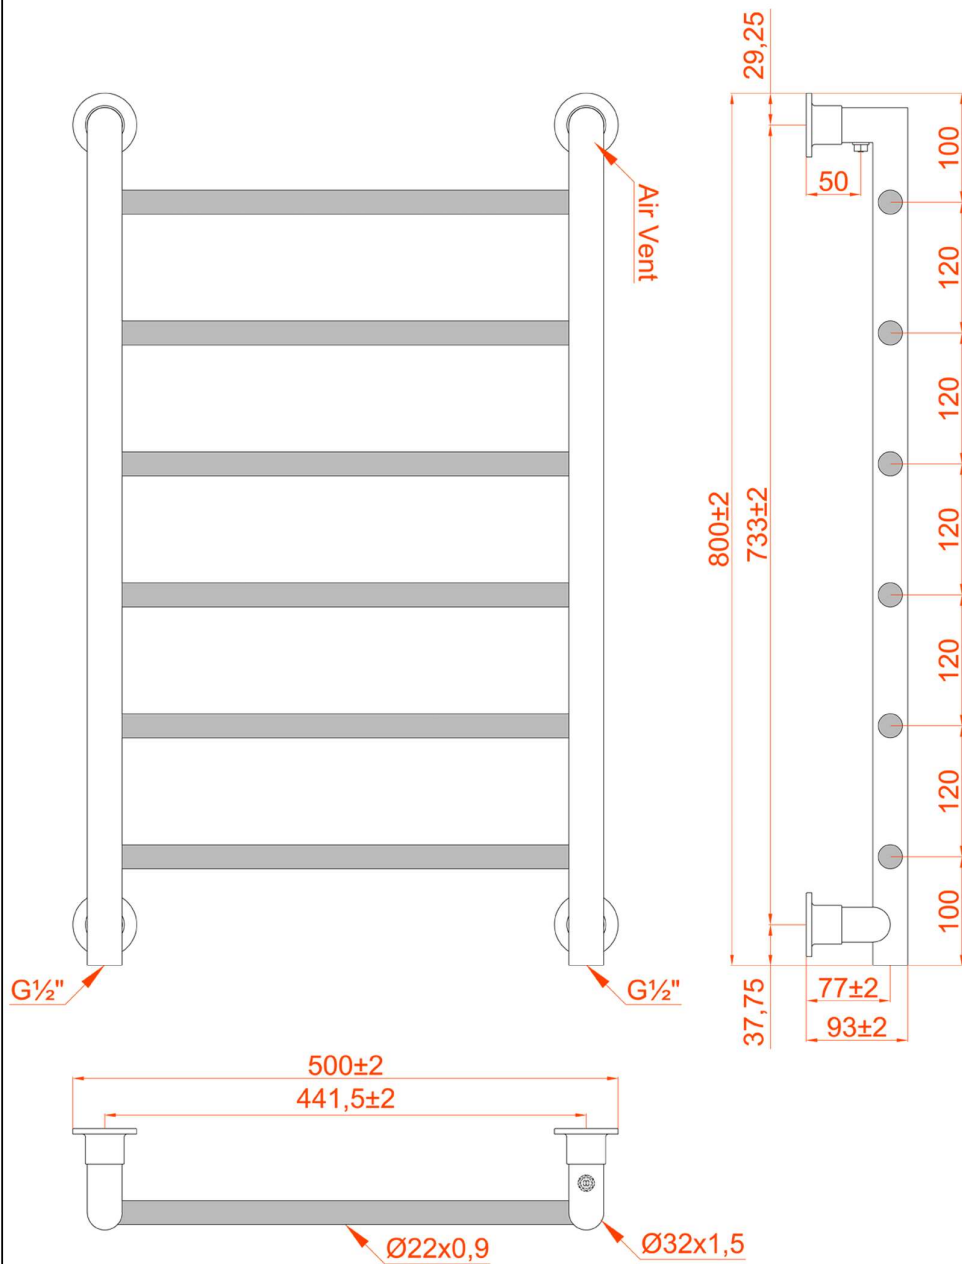

Eshton 800 x 500mm. Technical Drawing

* Element can only be fitted on the right hand side.