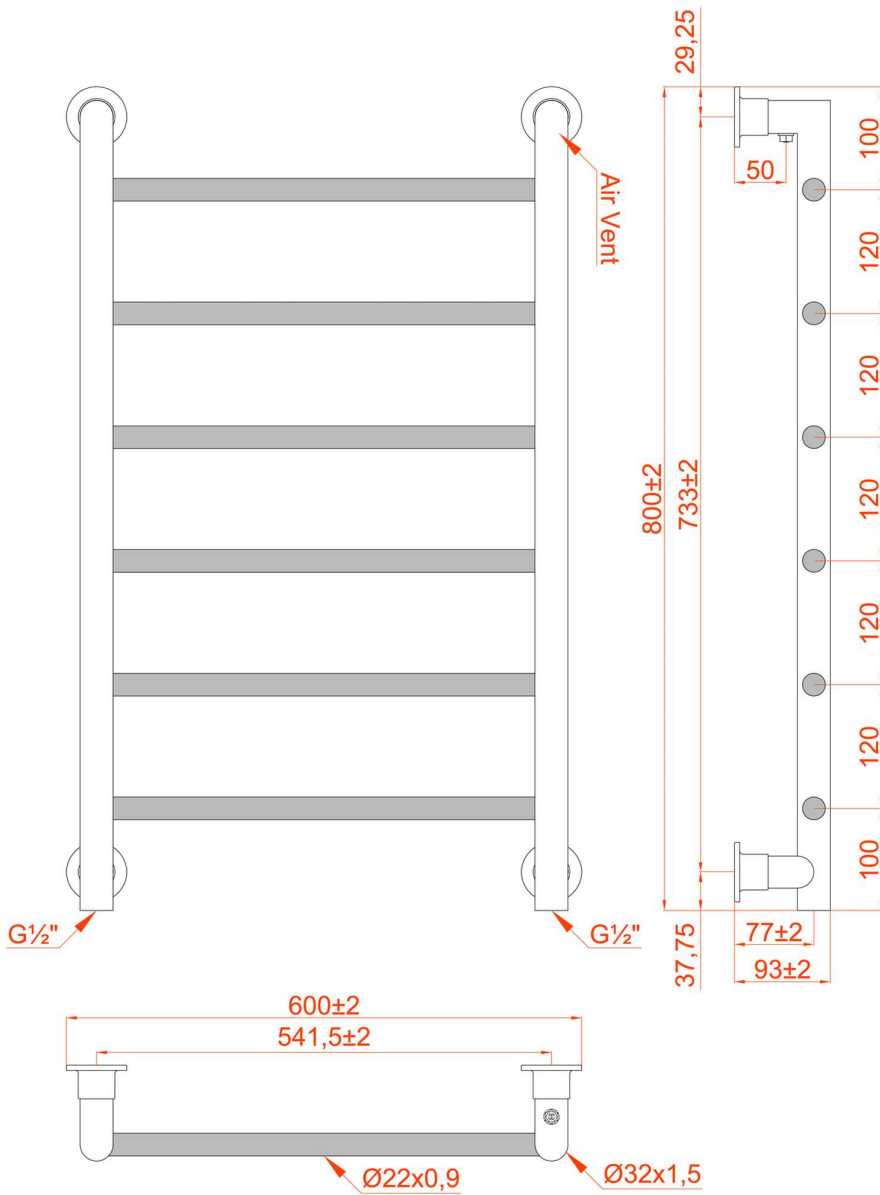

Eshton 800 x 600mm.

Technical Drawing

* Element can only be fitted on the right hand side.