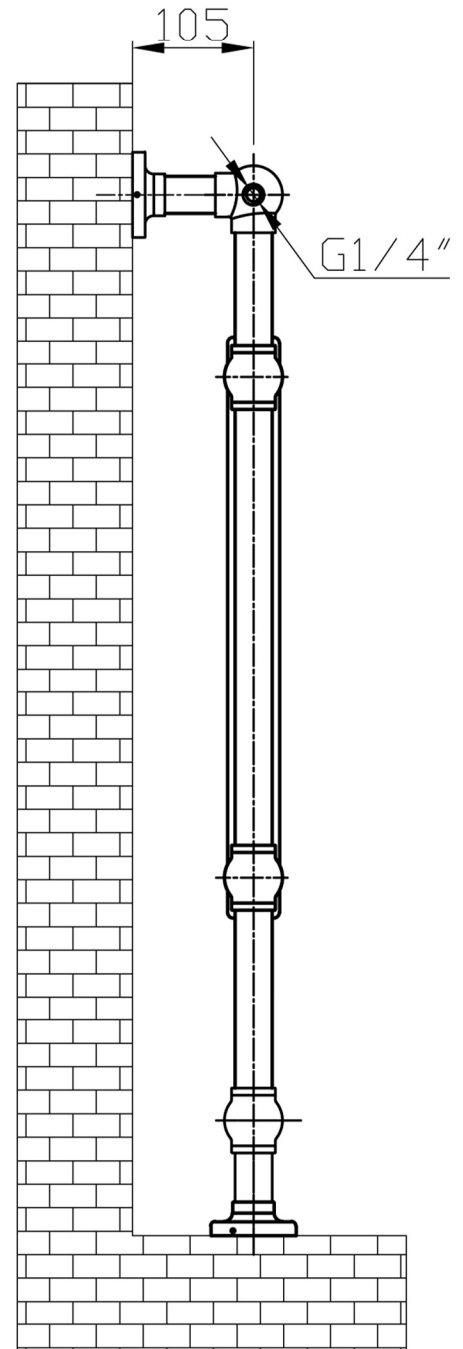

# 41.1013 Frome technical drawing

Unit: mm

Tappings : 344mm.  
 Tappings from wall : 105mm.  
 Distance from wall : 142mm.

**This product should be fitted by a fully qualified installer.**

Eastbrook Road, Gloucester GL4 3DB  
 Technical Helpline : 01452 317890  
 Mon - Fri / 8am - 5pm  
 Email : [technical@eastbrookco.com](mailto:technical@eastbrookco.com)