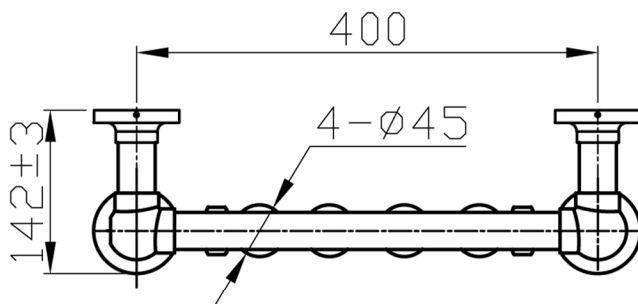

# 41.1013 Frome technical drawing

Unit: mm

Tappings : 344mm.  
 Tappings from wall : 105mm.  
 Distance from wall : 142mm.

**This product should be fitted by a fully qualified installer.**

Eastbrook Road, Gloucester GL4 3DB  
 Technical Helpline : 01452 317890  
 Mon - Fri / 8am - 5pm  
 Email : [technical@eastbrookco.com](mailto:technical@eastbrookco.com)