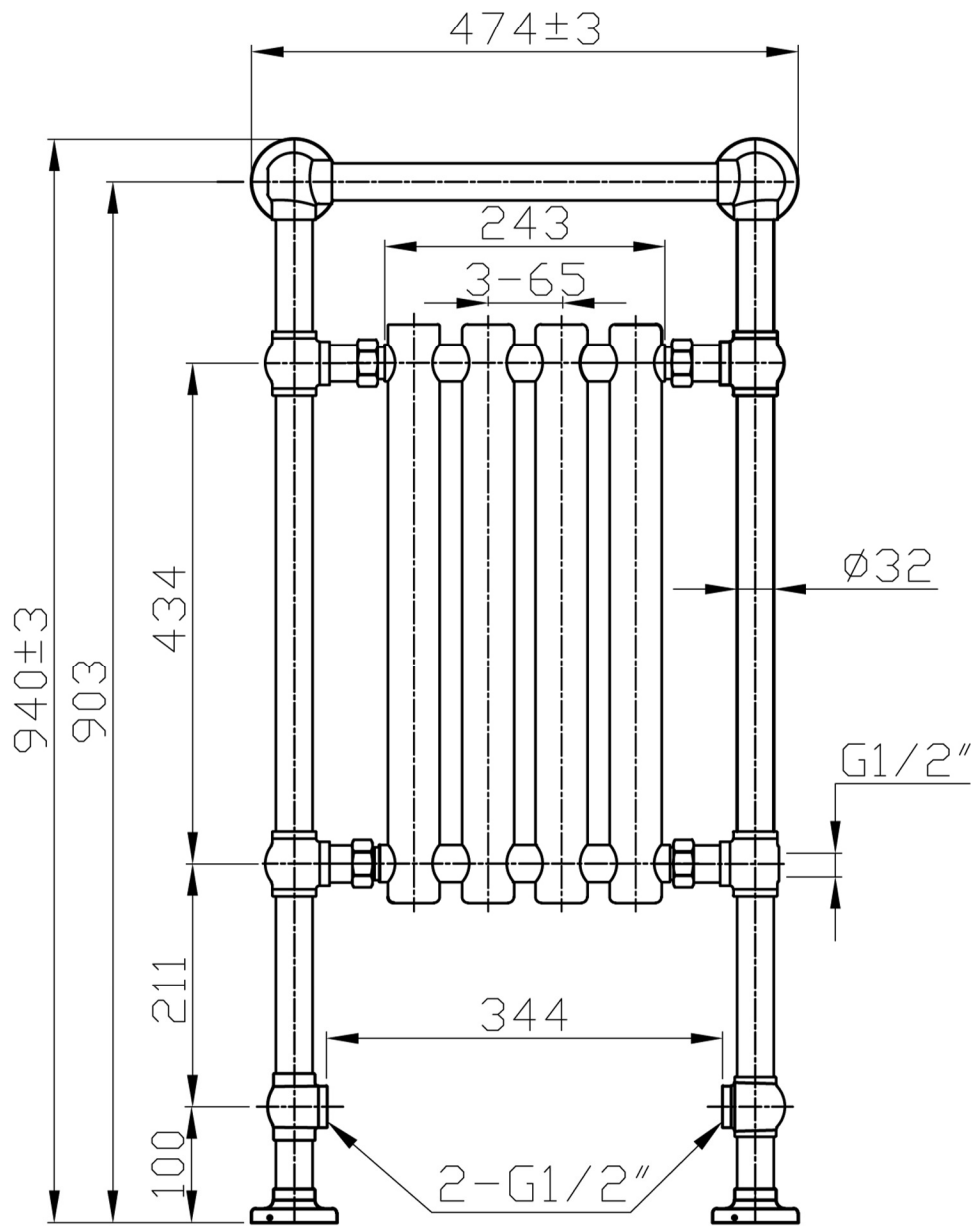

# 41.1013 Frome technical drawing

Unit: mm

Tappings : 344mm.  
 Tappings from wall : 105mm.  
 Distance from wall : 142mm.

**This product should be fitted by a fully qualified installer.**

Eastbrook Road, Gloucester GL4 3DB  
 Technical Helpline : 01452 317890  
 Mon - Fri / 8am - 5pm  
 Email : [technical@eastbrookco.com](mailto:technical@eastbrookco.com)