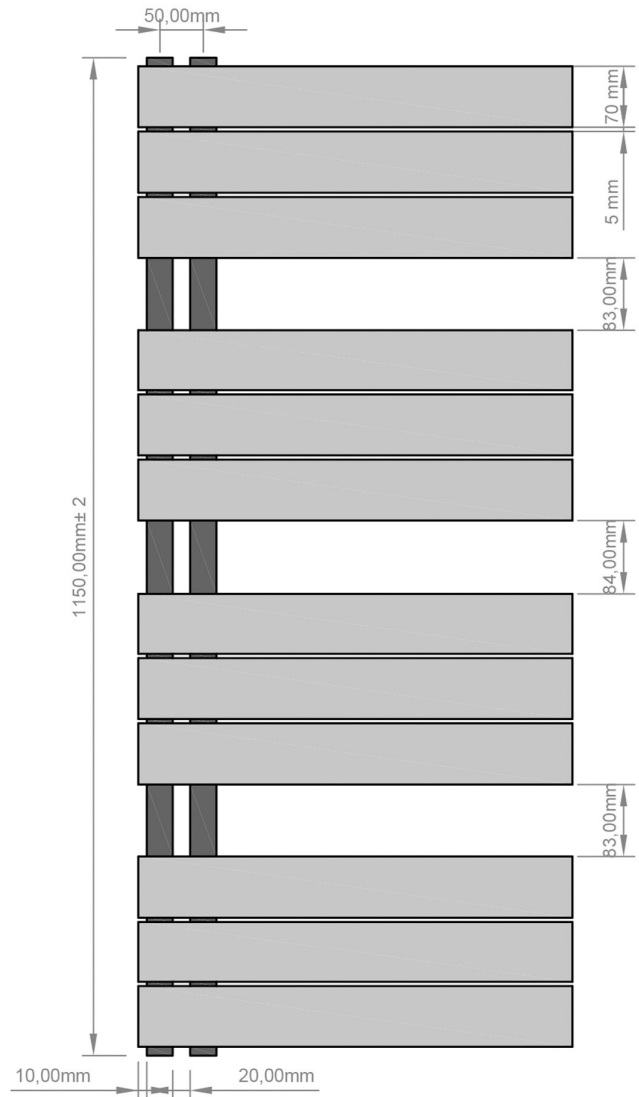

# Helmsley 1150 x 500/600mm. Technical Drawing

A SECTION

B SECTION

scale: 1/2