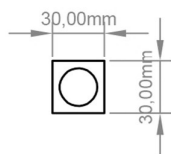

# Helmsley 1150 x 500/600mm. Technical Drawing

A SECTION

B SECTION

scale: 1/2