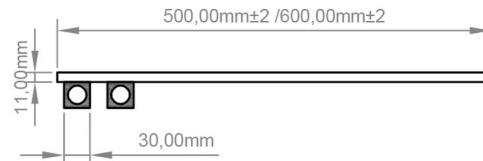

# Helmsley 1150 x 500/600mm. Technical Drawing

A SECTION

B SECTION

scale: 1/2