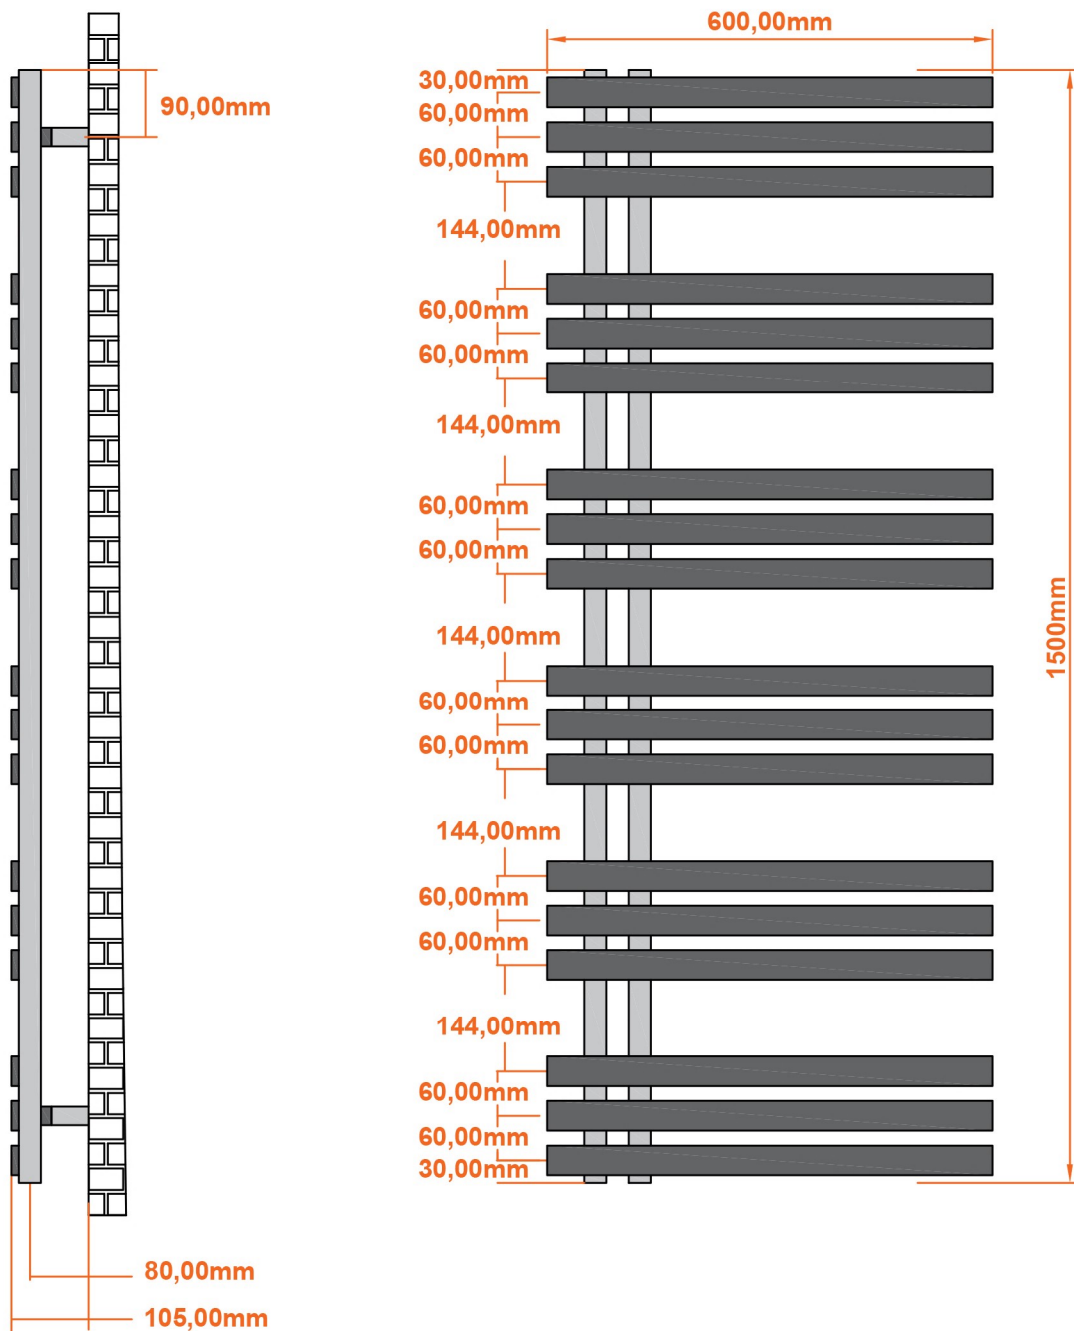

Hurley 1500 x 600mm. Technical Drawing

A SECTION

B SECTION

Eastbrook 

Eastbrook Road, Gloucester GL4 3DB

Technical Helpline : 01452 317890

Mon - Fri / 8am - 5pm

Email : technical@eastbrookco.com