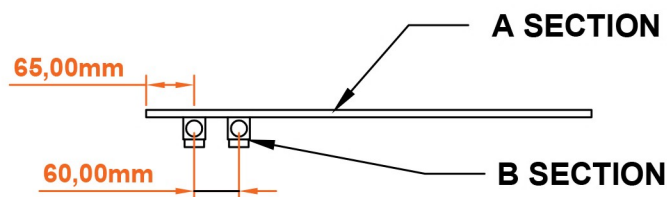

Hurley 1500 x 600mm. Technical Drawing

A SECTION

B SECTION

Eastbrook 

Eastbrook Road, Gloucester GL4 3DB

Technical Helpline : 01452 317890

Mon - Fri / 8am - 5pm

Email : technical@eastbrookco.com