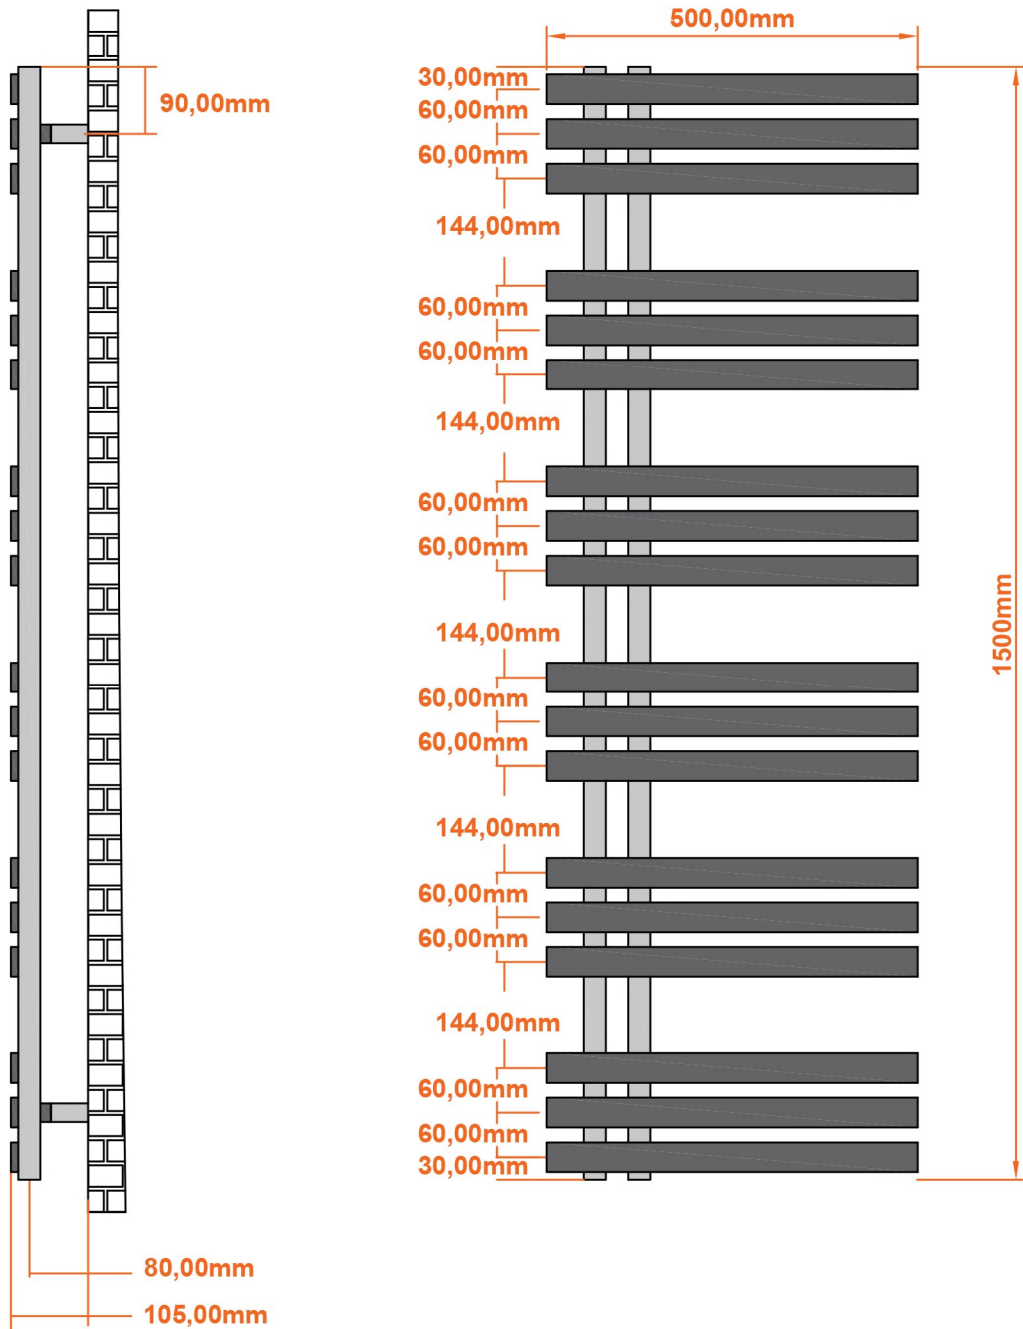

Hurley 1500 x 500mm. Technical Drawing

Eastbrook 

Eastbrook Road, Gloucester GL4 3DB
 Technical Helpline : 01452 317890
 Mon - Fri / 8am - 5pm
 Email : technical@eastbrookco.com