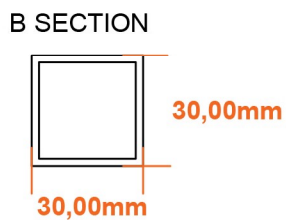

Hurley 1500 x 500mm. Technical Drawing

Eastbrook 

Eastbrook Road, Gloucester GL4 3DB
 Technical Helpline : 01452 317890
 Mon - Fri / 8am - 5pm
 Email : technical@eastbrookco.com