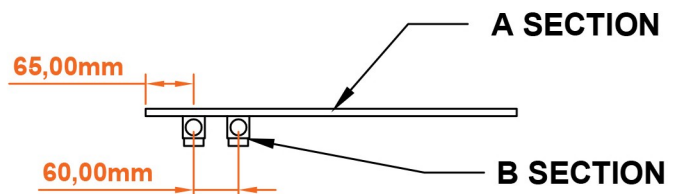

Hurley 1500 x 500mm. Technical Drawing

Eastbrook 

Eastbrook Road, Gloucester GL4 3DB
 Technical Helpline : 01452 317890
 Mon - Fri / 8am - 5pm
 Email : technical@eastbrookco.com