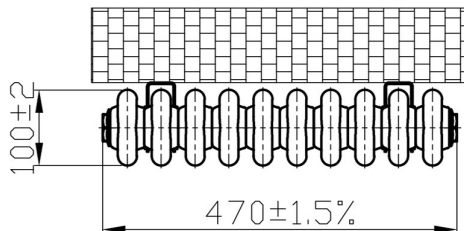

Imperia 3 Column Vertical 1800 x 470mm.

Technical Drawing

Unit: mm

10 Pieces $\phi 25 \times 1.5$ Profile

Eastbrook 
Eastbrook Road, Gloucester GL4 3DB
Technical Helpline : 01452 317890
Mon - Fri / 8am - 5pm
Email : technical@eastbrookco.com