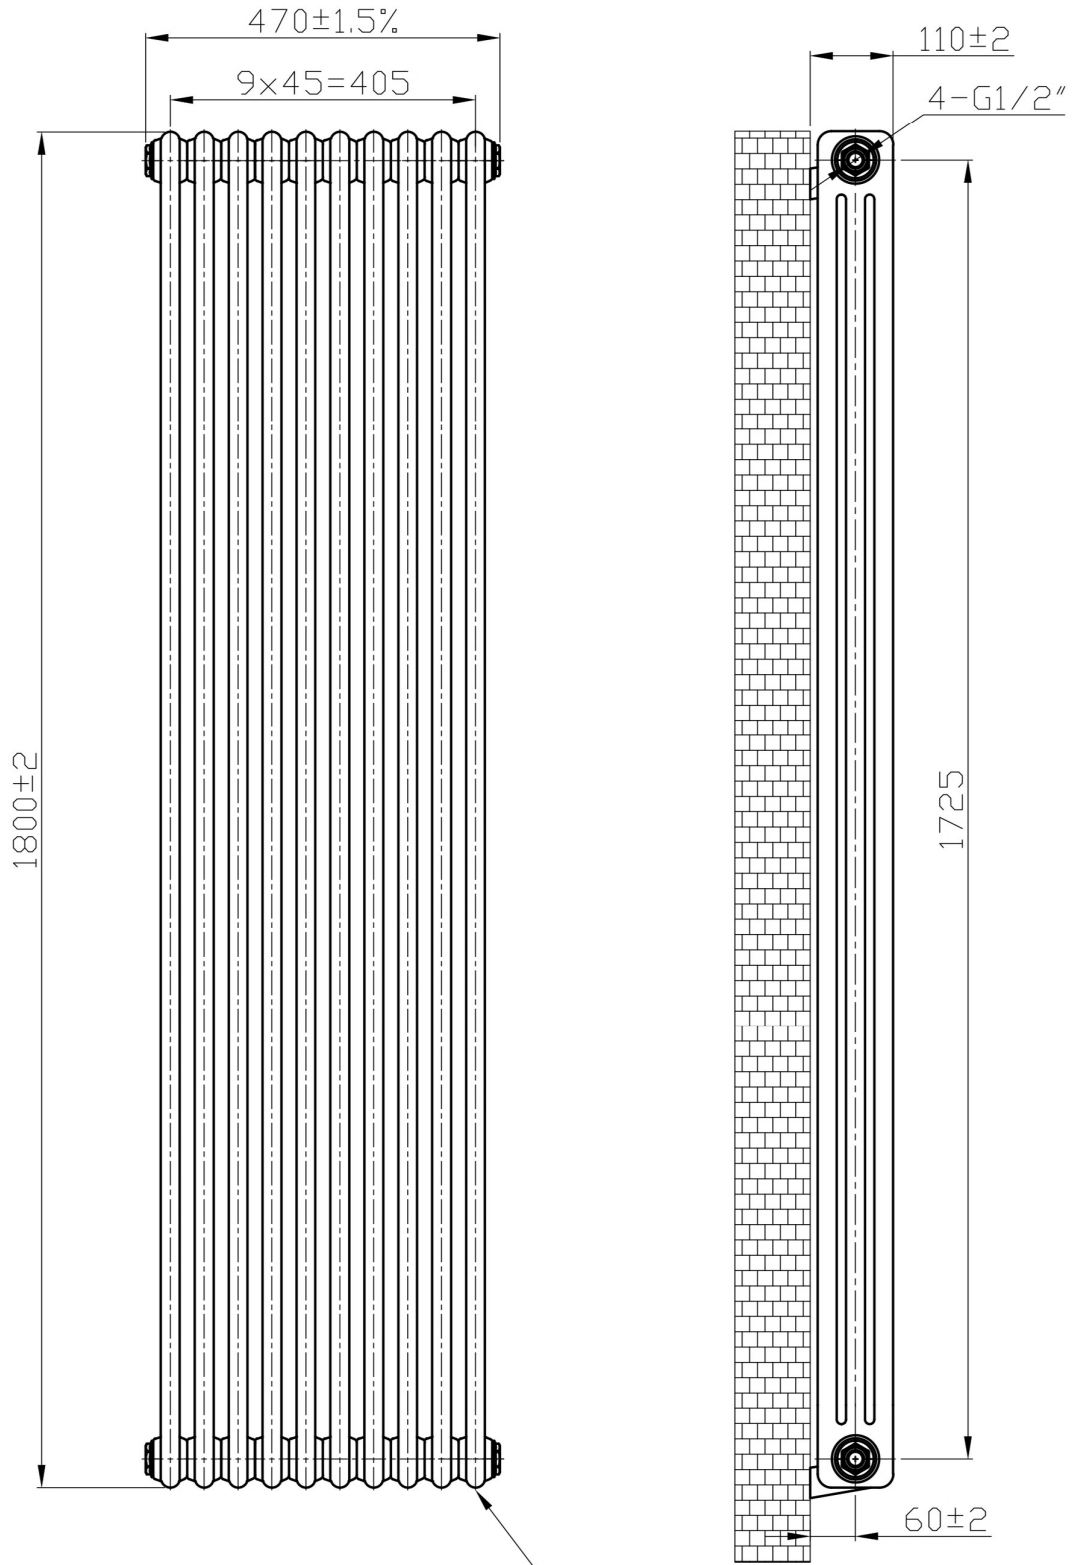

Imperia 3 Column Vertical 1800 x 470mm.

Technical Drawing

Unit: mm

10 Pieces $\phi 25 \times 1.5$ Profile

Eastbrook 
Eastbrook Road, Gloucester GL4 3DB
Technical Helpline : 01452 317890
Mon - Fri / 8am - 5pm
Email : technical@eastbrookco.com