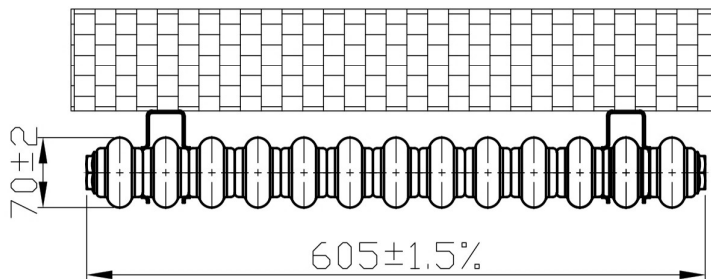

# Imperia 2 Column Horizontal 600 x 605mm.

## Technical Drawing

Unit: mm

13 Pieces  $\phi 25 \times 1.5$  Profile

**Eastbrook** 

Eastbrook Road, Gloucester GL4 3DB

Technical Helpline : 01452 317890

Mon - Fri / 8am - 5pm

Email : [technical@eastbrookco.com](mailto:technical@eastbrookco.com)