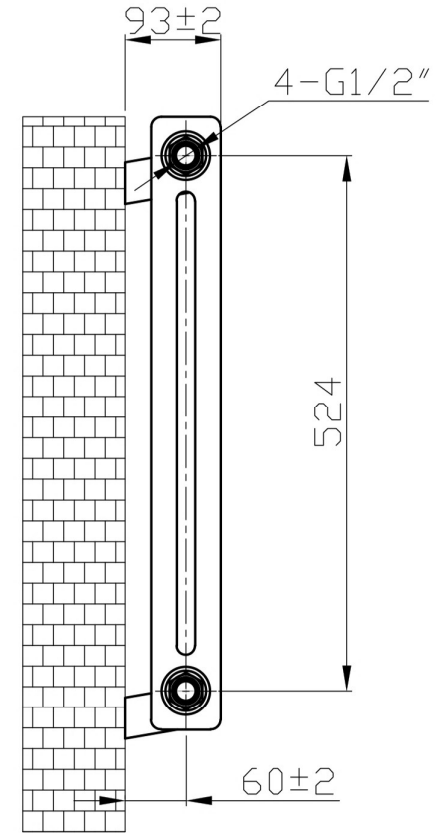

# Imperia 2 Column Horizontal 600 x 605mm.

## Technical Drawing

Unit: mm

13 Pieces  $\phi 25 \times 1.5$  Profile

**Eastbrook** 

Eastbrook Road, Gloucester GL4 3DB

Technical Helpline : 01452 317890

Mon - Fri / 8am - 5pm

Email : [technical@eastbrookco.com](mailto:technical@eastbrookco.com)