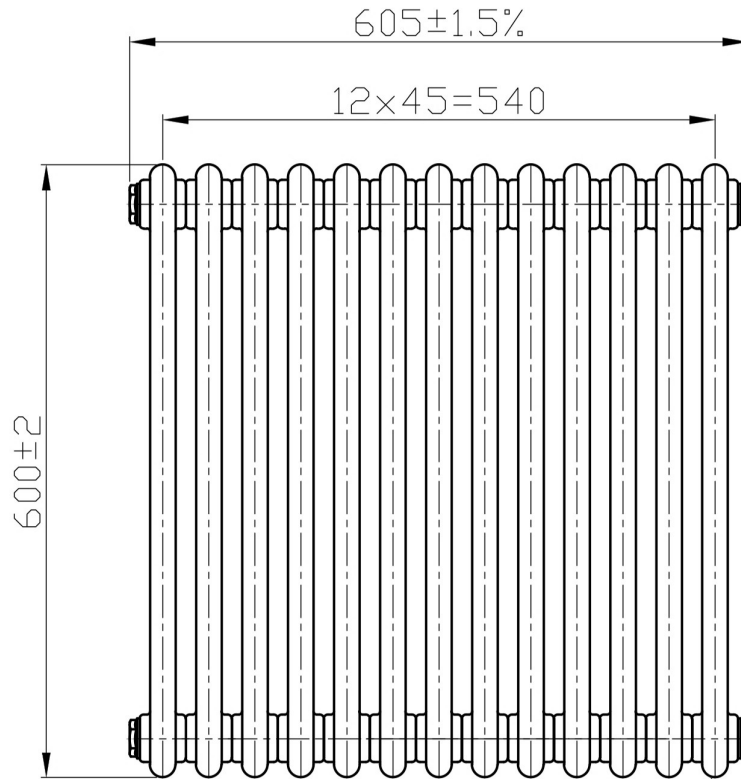

# Imperia 2 Column Horizontal 600 x 605mm.

## Technical Drawing

Unit: mm

13 Pieces  $\phi 25 \times 1.5$  Profile

**Eastbrook** 

Eastbrook Road, Gloucester GL4 3DB

Technical Helpline : 01452 317890

Mon - Fri / 8am - 5pm

Email : [technical@eastbrookco.com](mailto:technical@eastbrookco.com)