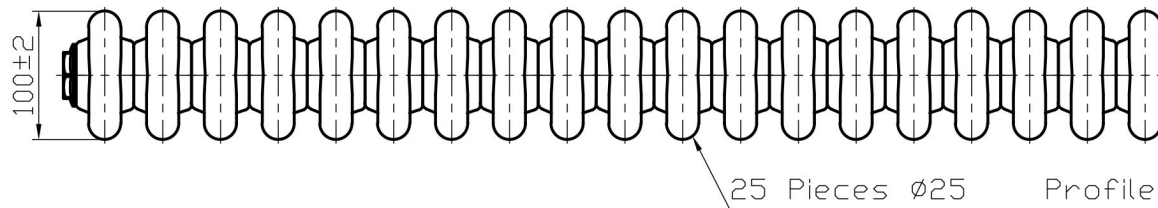

Imperia 3 Column Horizontal 300 x 1145mm.

Technical Drawing

Unit: mm

Eastbrook 

Eastbrook Road, Gloucester GL4 3DB

Technical Helpline : 01452 317890

Mon - Fri / 8am - 5pm

Email : technical@eastbrookco.com