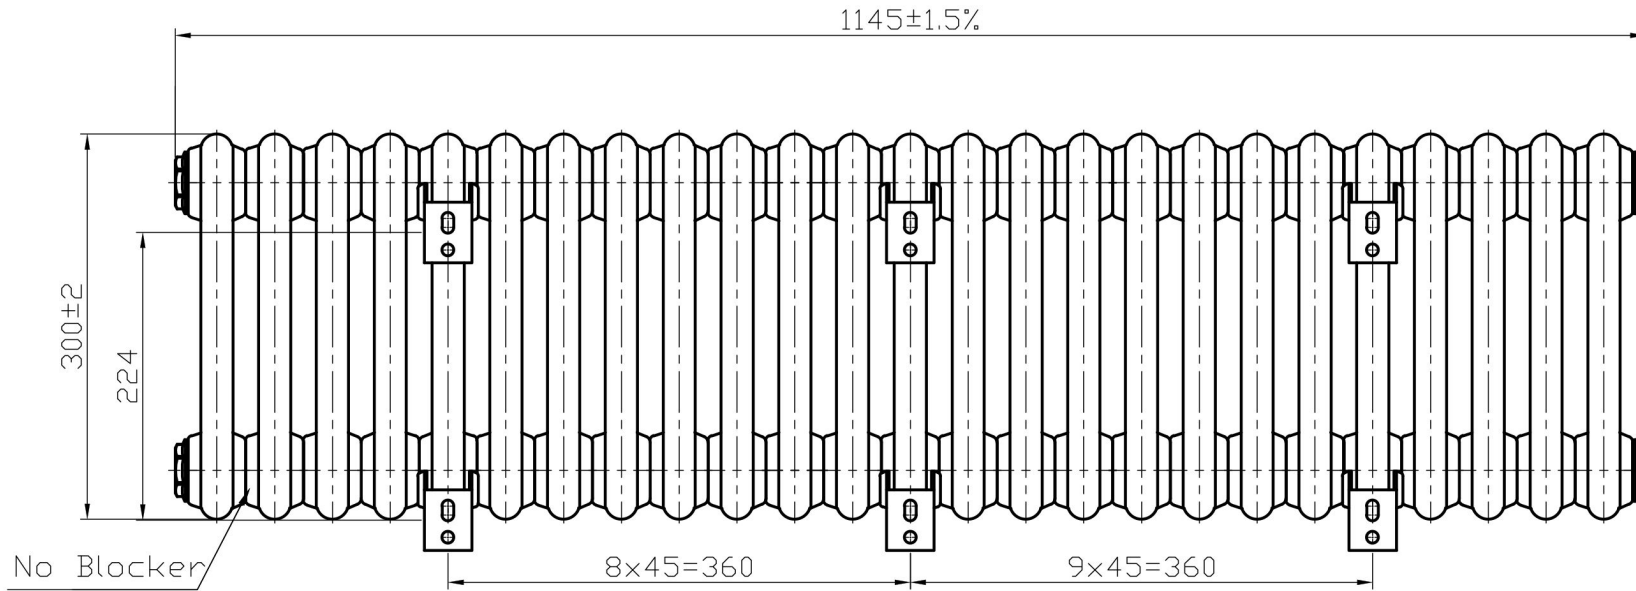

Imperia 3 Column Horizontal 300 x 1145mm.

Technical Drawing

Unit: mm

Eastbrook 

Eastbrook Road, Gloucester GL4 3DB

Technical Helpline : 01452 317890

Mon - Fri / 8am - 5pm

Email : technical@eastbrookco.com