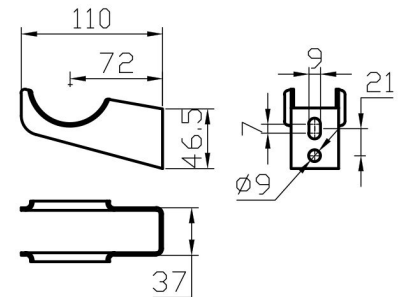

Imperia 3 Column Horizontal 300 x 1145mm.

Technical Drawing

Unit: mm

Eastbrook 

Eastbrook Road, Gloucester GL4 3DB

Technical Helpline : 01452 317890

Mon - Fri / 8am - 5pm

Email : technical@eastbrookco.com