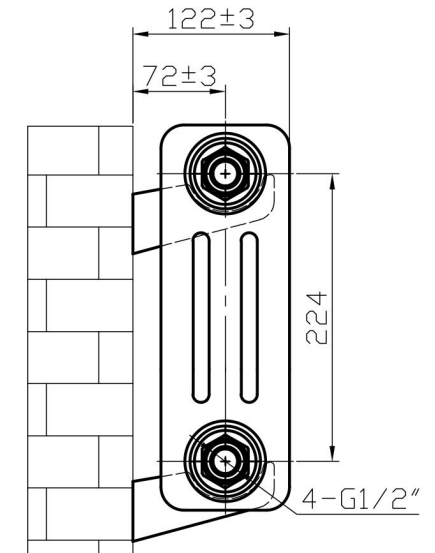

Imperia 3 Column Horizontal 300 x 1145mm.

Technical Drawing

Unit: mm

Eastbrook 

Eastbrook Road, Gloucester GL4 3DB

Technical Helpline : 01452 317890

Mon - Fri / 8am - 5pm

Email : technical@eastbrookco.com