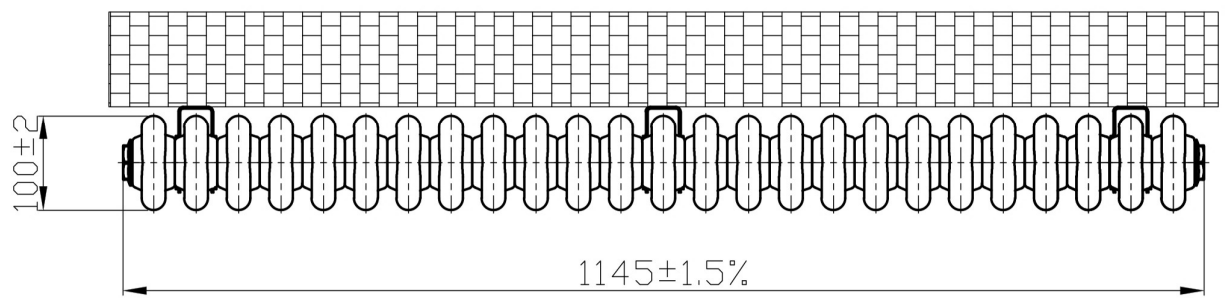

Imperia 3 Column Horizontal 600 x 1145mm.

Technical Drawing

Unit: mm

25 Pieces Ø25x1.5 Profile

Eastbrook 

Eastbrook Road, Gloucester GL4 3DB
Technical Helpline : 01452 317890
Mon - Fri / 8am - 5pm
Email : technical@eastbrookco.com