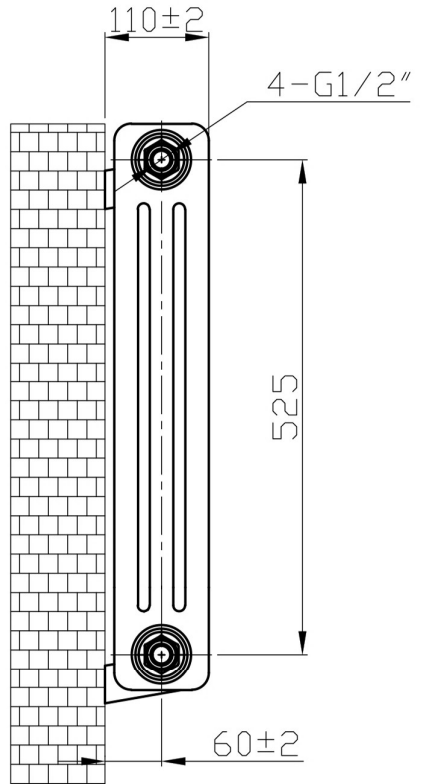

Imperia 3 Column Horizontal 600 x 1145mm.

Technical Drawing

Unit: mm

25 Pieces Ø25x1.5 Profile

Eastbrook 

Eastbrook Road, Gloucester GL4 3DB
Technical Helpline : 01452 317890
Mon - Fri / 8am - 5pm
Email : technical@eastbrookco.com