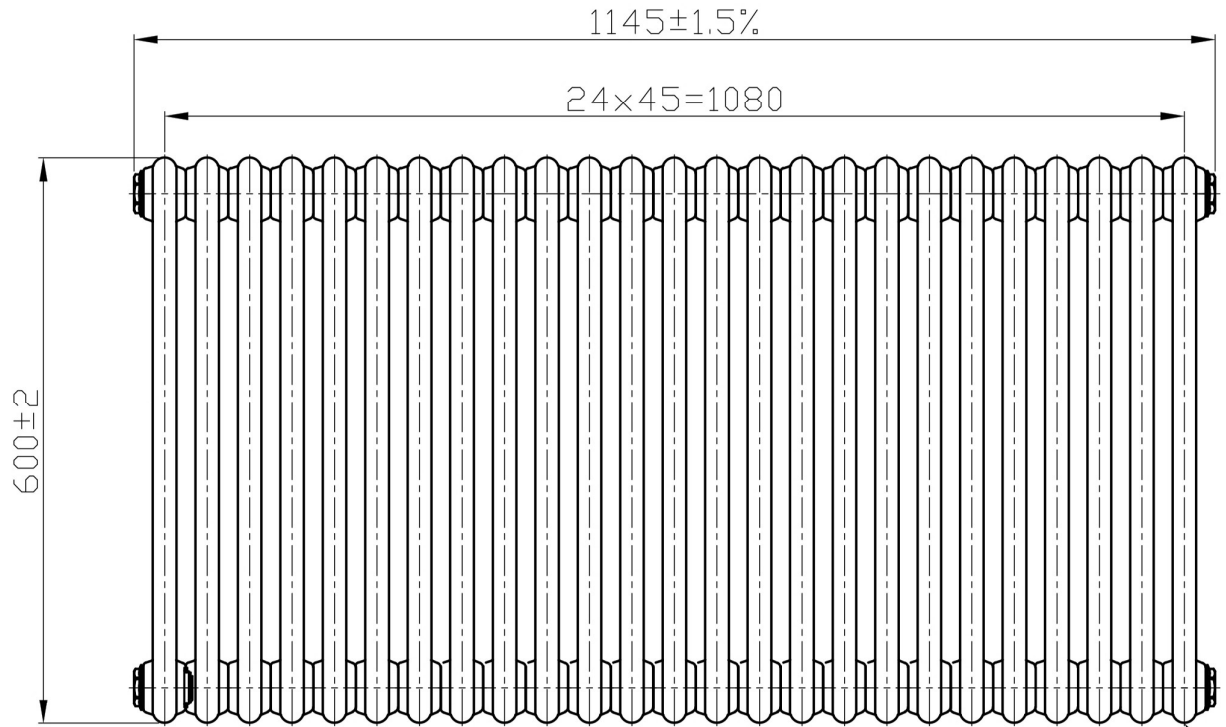

Imperia 3 Column Horizontal 600 x 1145mm.

Technical Drawing

Unit: mm

25 Pieces Ø25x1.5 Profile

Eastbrook 

Eastbrook Road, Gloucester GL4 3DB
Technical Helpline : 01452 317890
Mon - Fri / 8am - 5pm
Email : technical@eastbrookco.com