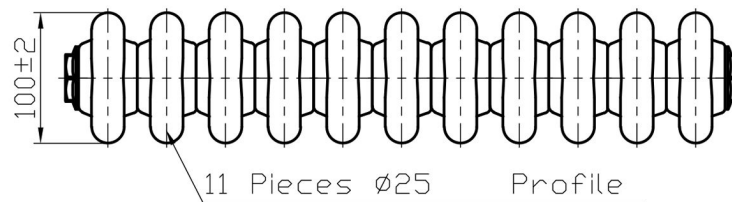

Imperia 3 Column Horizontal 600 x 515mm.

Technical Drawing

Unit: mm

No Blocker

Eastbrook 

Eastbrook Road, Gloucester GL4 3DB

Technical Helpline : 01452 317890

Mon - Fri / 8am - 5pm