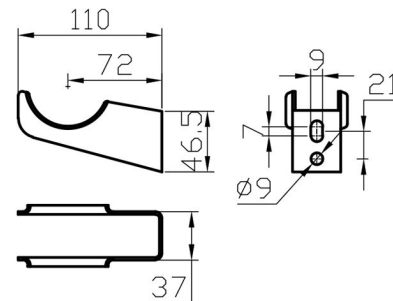

Imperia 3 Column Horizontal 600 x 515mm.

Technical Drawing

Unit: mm

No Blocker

Eastbrook 

Eastbrook Road, Gloucester GL4 3DB

Technical Helpline : 01452 317890

Mon - Fri / 8am - 5pm