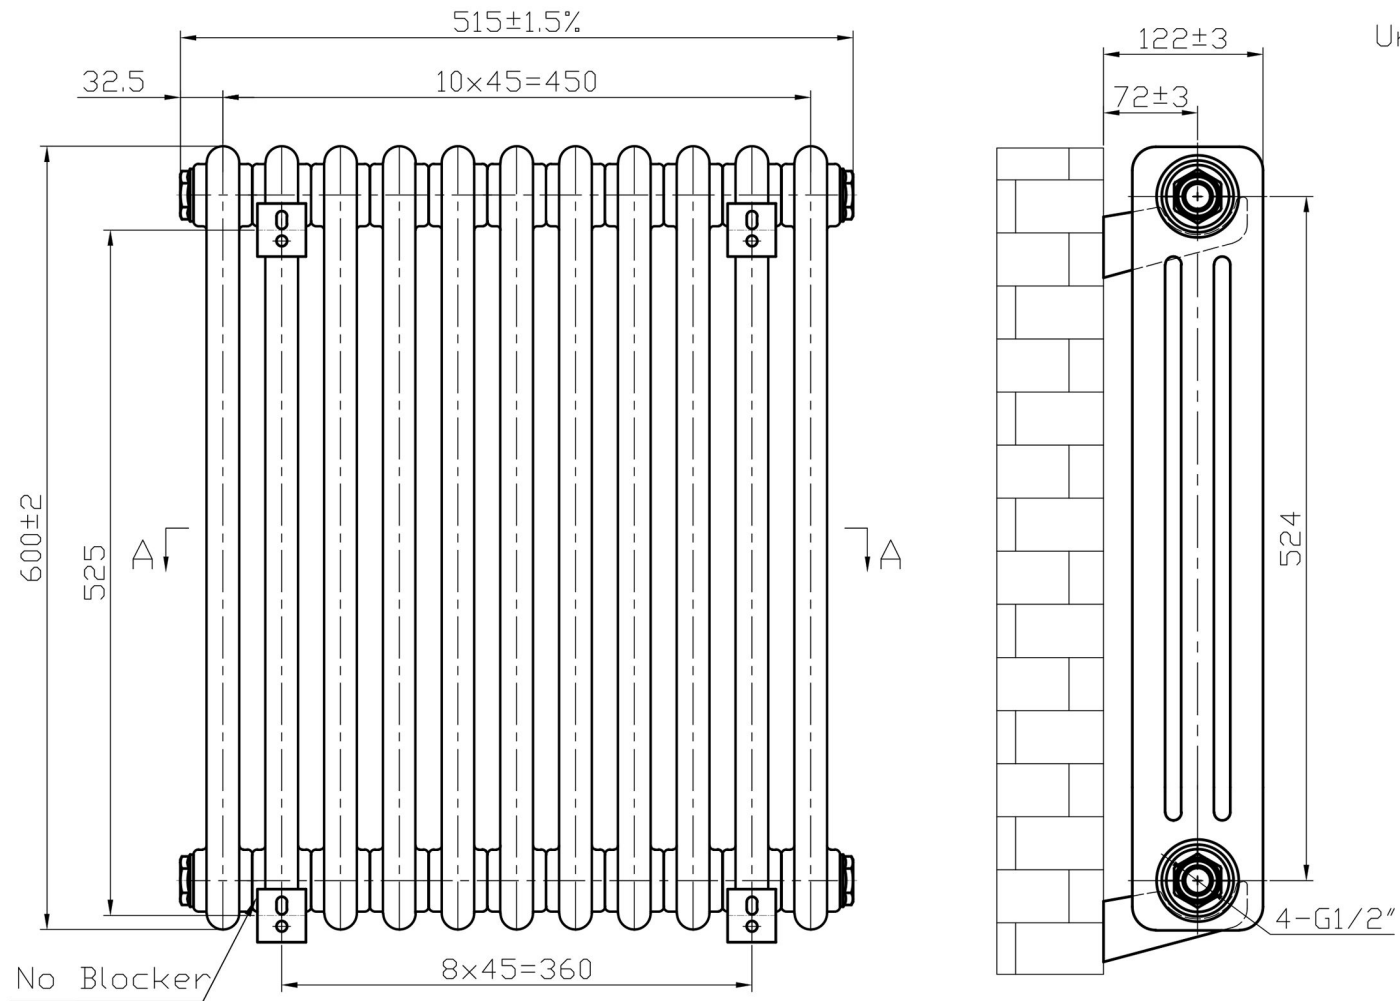

Imperia 3 Column Horizontal 600 x 515mm.

Technical Drawing

Unit: mm

No Blocker

Eastbrook 

Eastbrook Road, Gloucester GL4 3DB

Technical Helpline : 01452 317890

Mon - Fri / 8am - 5pm