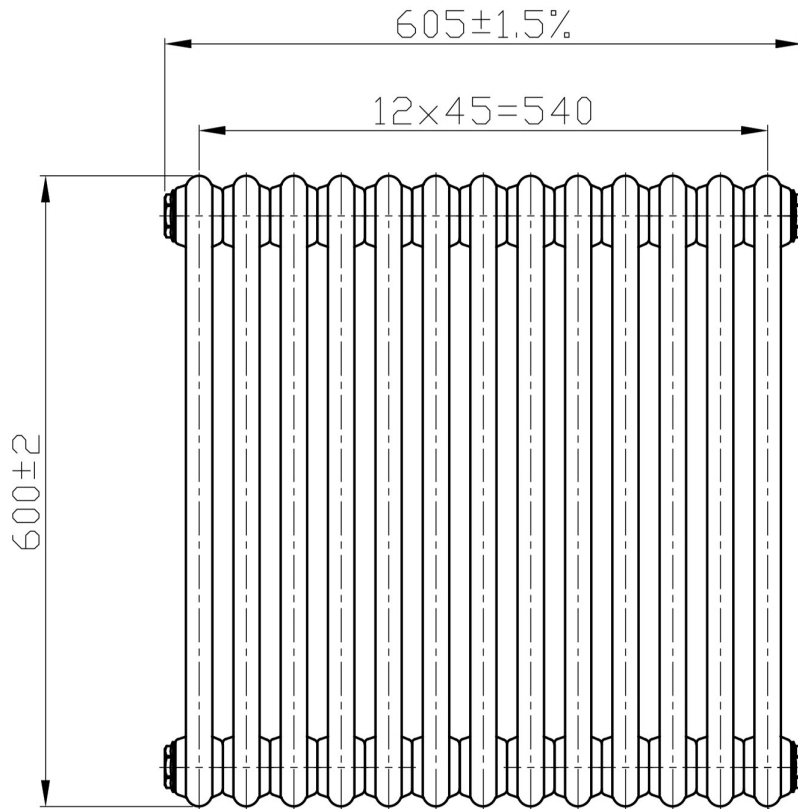

Imperia 3 Column Horizontal 600 x 605mm. Technical Drawing

Unit: mm

13 Pieces $\varnothing 25 \times 1.5$ Profile

Eastbrook 

Eastbrook Road, Gloucester GL4 3DB

Technical Helpline : 01452 317890

Mon - Fri / 8am - 5pm