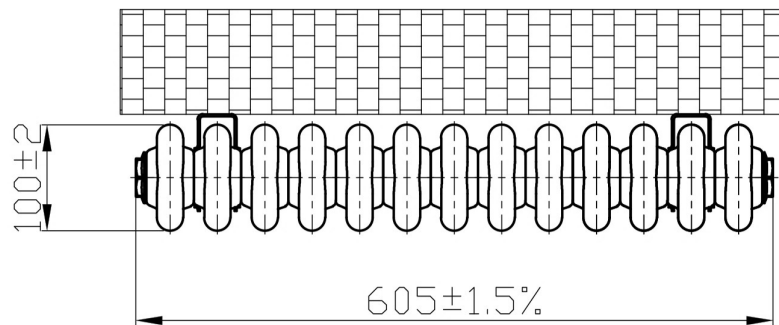

Imperia 3 Column Horizontal 600 x 605mm. Technical Drawing

Unit: mm

13 Pieces $\varnothing 25 \times 1.5$ Profile

Eastbrook 

Eastbrook Road, Gloucester GL4 3DB

Technical Helpline : 01452 317890

Mon - Fri / 8am - 5pm