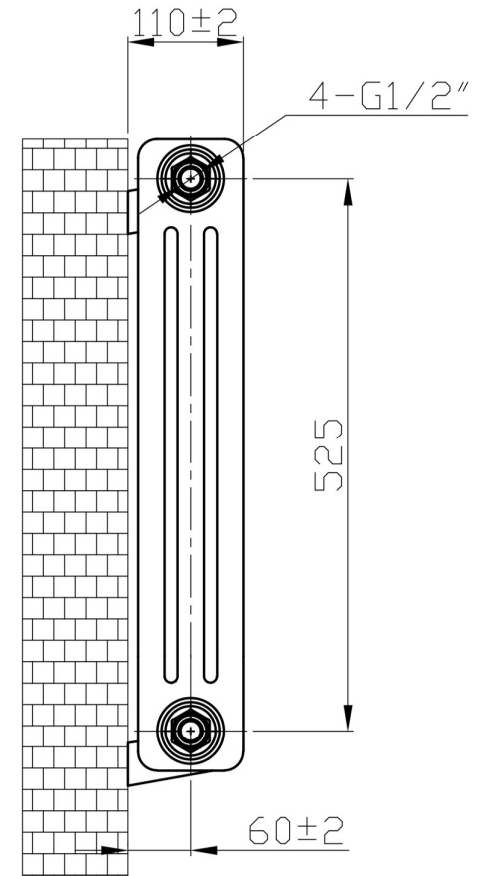

Imperia 3 Column Horizontal 600 x 605mm. Technical Drawing

Unit: mm

13 Pieces $\varnothing 25 \times 1.5$ Profile

Eastbrook 

Eastbrook Road, Gloucester GL4 3DB

Technical Helpline : 01452 317890

Mon - Fri / 8am - 5pm