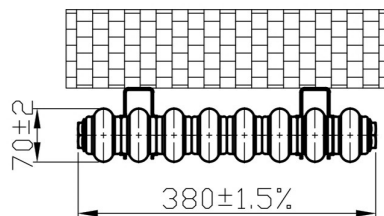

Imperia 2 Column Vertical 1800 x 380mm.

Technical Drawing

Unit: mm

Eastbrook
Eastbrook Road, Gloucester GL4 3DB
Technical Helpline : 01452 317890
Mon - Fri / 8am - 5pm
Email : technical@eastbrookco.com