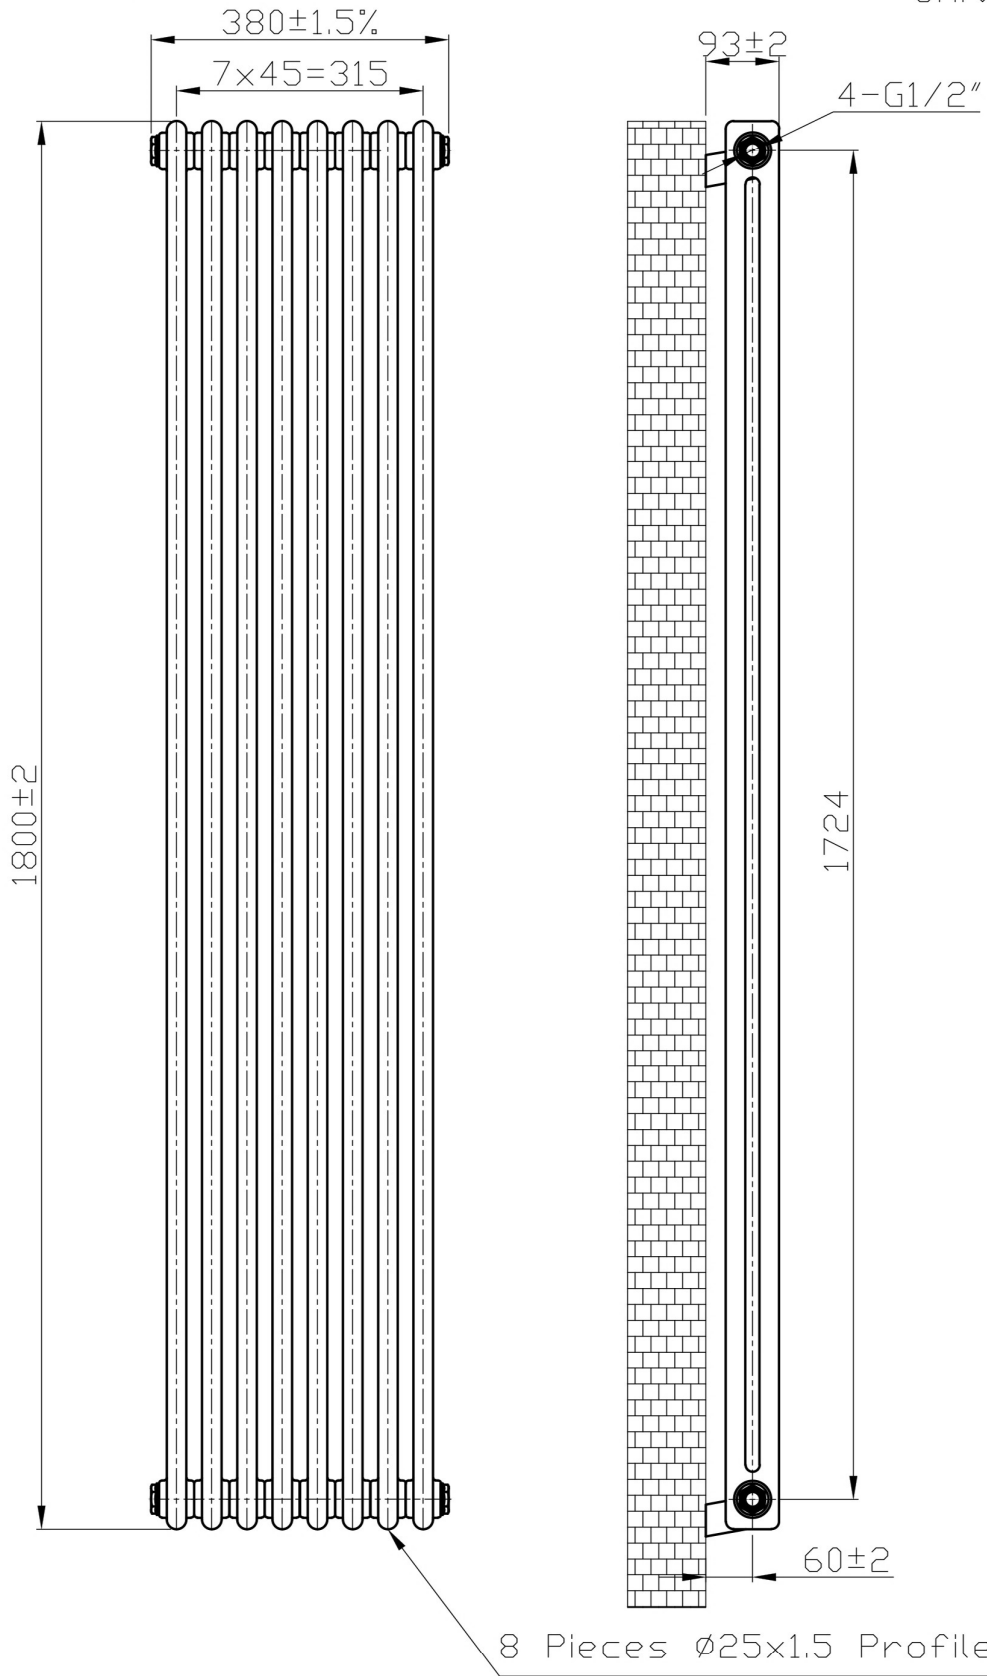

# Imperia 2 Column Vertical 1800 x 380mm.

## Technical Drawing

Unit: mm

**Eastbrook**   
Eastbrook Road, Gloucester GL4 3DB  
Technical Helpline : 01452 317890  
Mon - Fri / 8am - 5pm  
Email : [technical@eastbrookco.com](mailto:technical@eastbrookco.com)