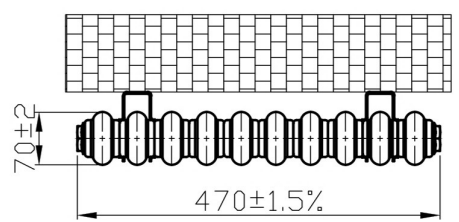

Imperia 2 Column Vertical 1800 x 470mm.

Technical Drawing

Unit: mm

10 Pieces $\phi 25 \times 1.5$ Profile

Eastbrook 

Eastbrook Road, Gloucester GL4 3DB
Technical Helpline : 01452 317890
Mon - Fri / 8am - 5pm
Email : technical@eastbrookco.com