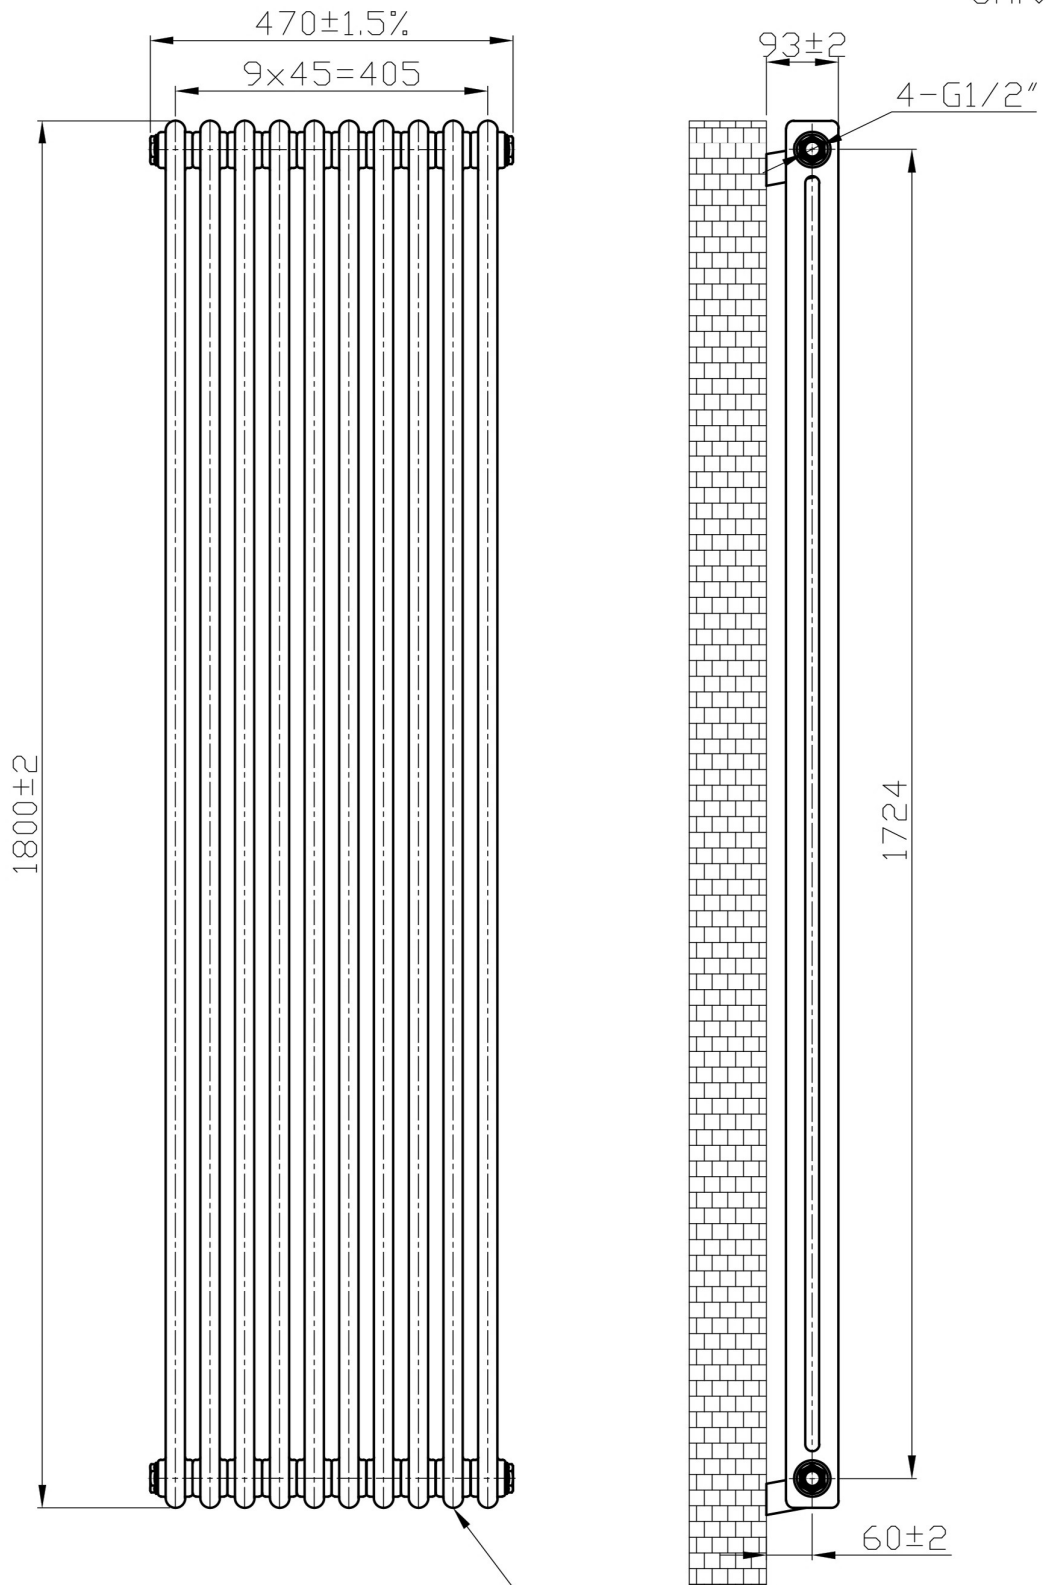

Imperia 2 Column Vertical 1800 x 470mm.

Technical Drawing

Unit: mm

10 Pieces $\phi 25 \times 1.5$ Profile

Eastbrook 

Eastbrook Road, Gloucester GL4 3DB
Technical Helpline : 01452 317890
Mon - Fri / 8am - 5pm
Email : technical@eastbrookco.com