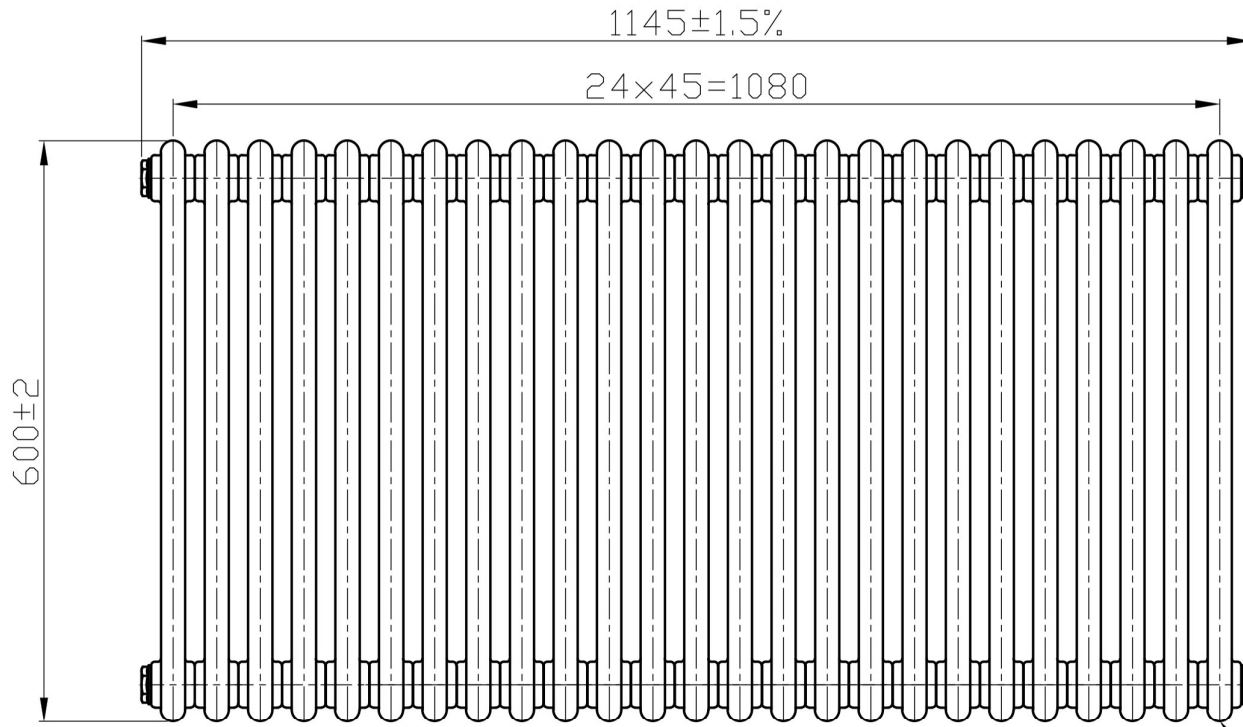

Imperia 2 Column Horizontal 600 x 1145mm.

Technical Drawing

Unit: mm

25 Pieces $\varnothing 25 \times 1.5$ Profile

Eastbrook 

Eastbrook Road, Gloucester GL4 3DB

Technical Helpline : 01452 317890

Mon - Fri / 8am - 5pm