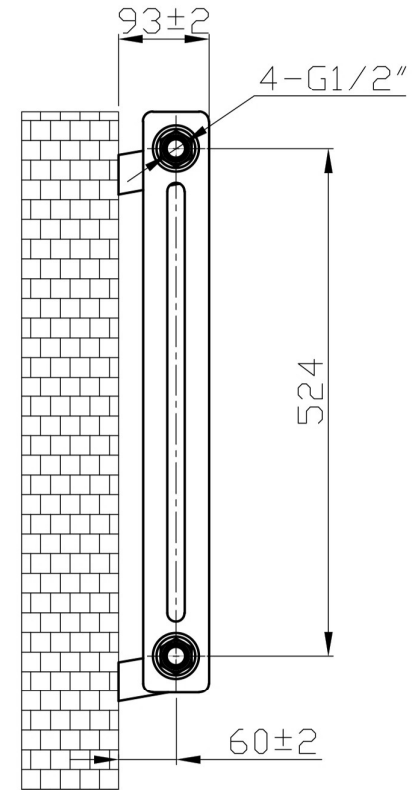

Imperia 2 Column Horizontal 600 x 1145mm.

Technical Drawing

Unit: mm

25 Pieces $\varnothing 25 \times 1.5$ Profile

Eastbrook 

Eastbrook Road, Gloucester GL4 3DB

Technical Helpline : 01452 317890

Mon - Fri / 8am - 5pm