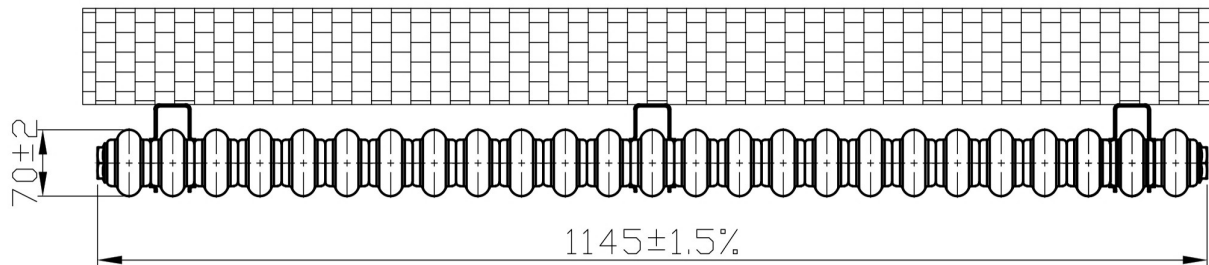

Imperia 2 Column Horizontal 600 x 1145mm.

Technical Drawing

Unit: mm

25 Pieces $\varnothing 25 \times 1.5$ Profile

Eastbrook 

Eastbrook Road, Gloucester GL4 3DB

Technical Helpline : 01452 317890

Mon - Fri / 8am - 5pm